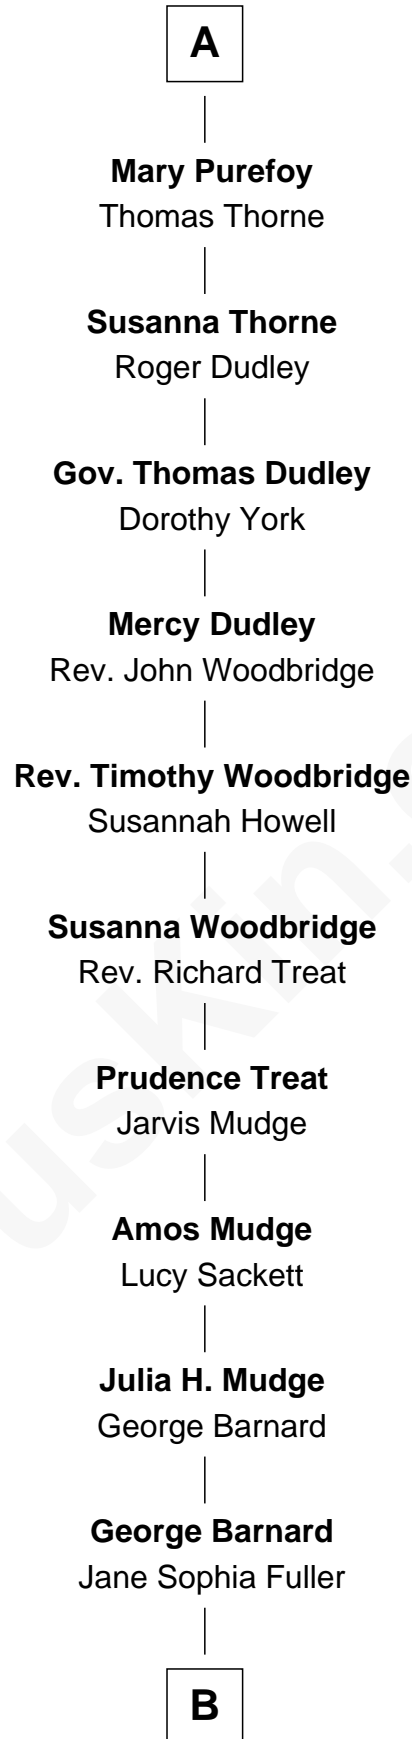

FamousKin.com

Relationship Chart of

Alice de Audley

18th Great-grandmother of

Dick Clark

Radio and TV Host

Alice de Audley
Sir Hugh de Meynell

Isabel de Meynell
Sir Thomas de Shirley

Sir Hugh Shirley
Beatrice Brewes

Sir Ralph Shirley
Joan Basset

Beatrice Shirley
John Brome

Isabel Brome
John Denton

Alice Denton
Nicholas Purefoy

Edward Purefoy
Anne Fettiplace

A

B

—
Charles Fuller Barnard

Anna May Aldridge

—
Julia Fuller Barnard

Richard Augustus Clark

—
Dick Clark

Radio and TV Host

FamousKin.com