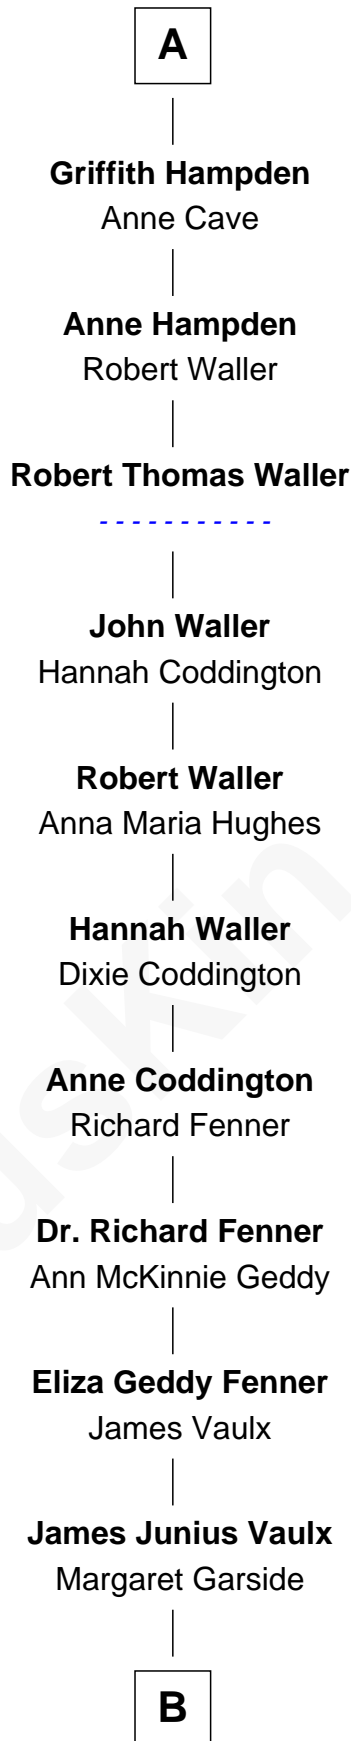

# FamousKin.com Relationship Chart of Alice de Audley

18th Great-grandmother of

**John McCain**  
*U.S. Senator from Arizona*

**Alice de Audley**  
Sir Hugh de Meynell

**Isabel de Meynell**  
Sir Thomas de Shirley

**Sir Hugh Shirley**  
Beatrice Brewes

**Sir Ralph Shirley**  
Joan Basset

**Beatrice Shirley**  
John Brome

**Nicholas Brome**  
Elizabeth Arundell

**Constance Brome**  
Sir Edward Ferrers

**Elizabeth Ferrers**  
John Hampden

**A**

**B**

—  
**Katherine Davey Vault**  
Adm. John Sidney McCain

—  
**Adm. John Sidney McCain**  
Roberta Wright

—  
**John McCain**  
*U.S. Senator from Arizona*

FamousKin.com