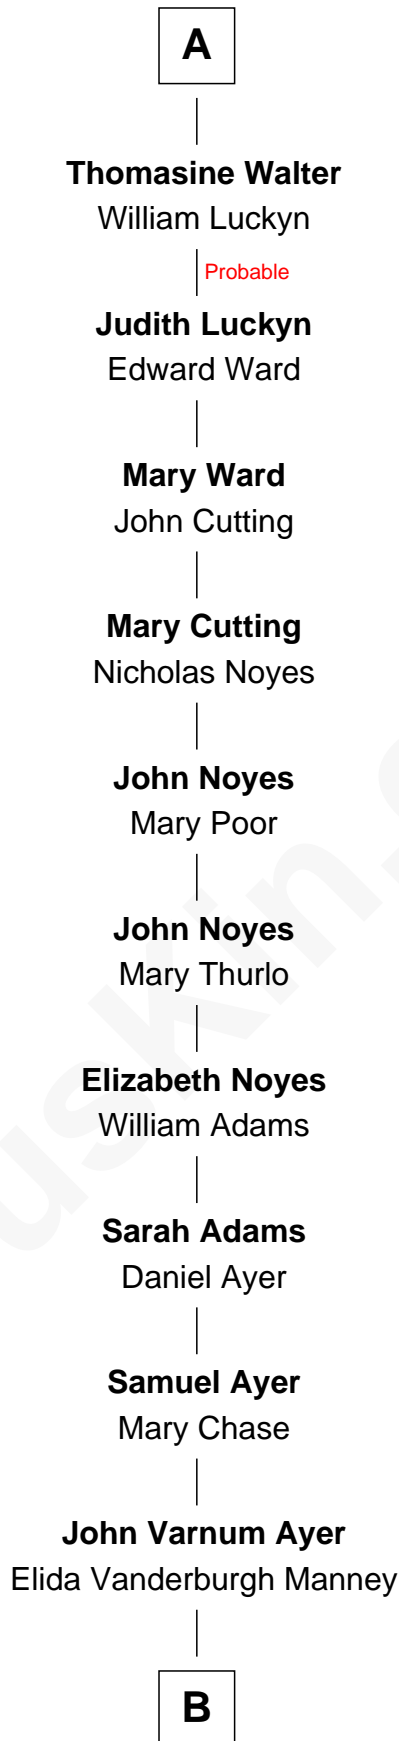

## Relationship Chart of

### Alice de Audley

19th Great-grandmother of

**Gerald Ford**  
*38th U.S. President*

**Alice de Audley**  
Sir Hugh de Meynell

**Isabel de Meynell**  
Sir Thomas de Shirley

**Sir Hugh Shirley**  
Beatrice Brewes

**Sir Ralph Shirley**  
Joan Basset

**Beatrice Shirley**  
John Brome

**Isabel Brome**  
John Denton

**Thomas Denton**  
Jane Webbe

**Isabel Denton**  
William ap Walter

**A**

**B**

—  
**George Manney Ayer**

Amy Gridley Butler

—  
**Adele Augusta Ayer**

Levi Addison Gardner

—  
**Dorothy Ayer Gardner**

Leslie Lynch King

—  
**Gerald Ford**

*38th U.S. President*

FamousKin.com