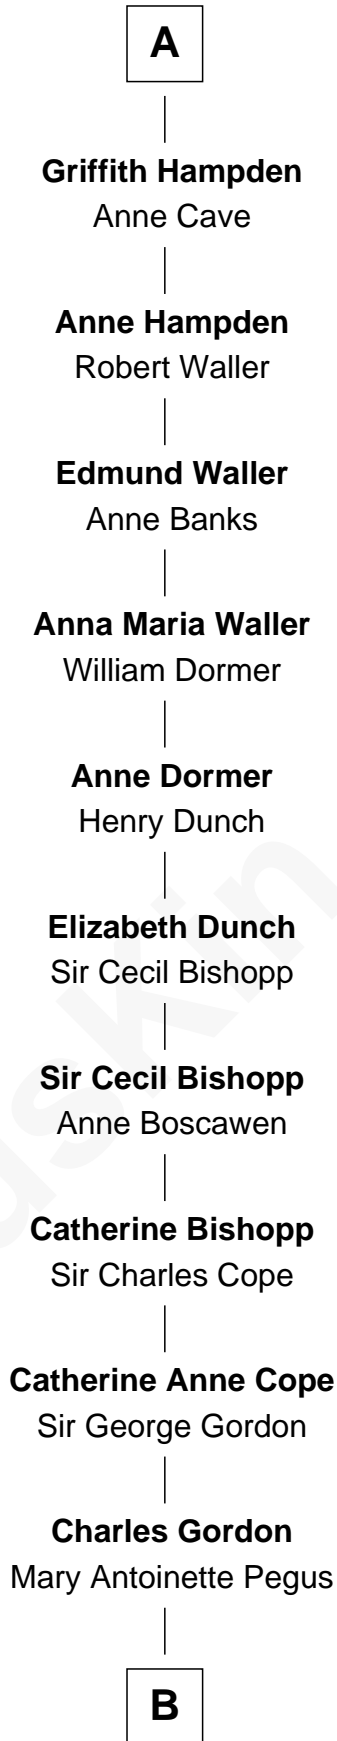

## Relationship Chart of

### Alice de Audley

21st Great-grandmother of

**Cara Delevingne**  
*Fashion Model and Movie Actress*

**Alice de Audley**  
Sir Hugh de Meynell

**Isabel de Meynell**  
Sir Thomas de Shirley

**Sir Hugh Shirley**  
Beatrice Brewes

**Sir Ralph Shirley**  
Joan Basset

**Beatrice Shirley**  
John Brome

**Nicholas Brome**  
Elizabeth Arundell

**Constance Brome**  
Sir Edward Ferrers

**Elizabeth Ferrers**  
John Hampden

A

**B**

Granville Armyne Gordon

Charles Hamar Delevingne

**Cara Delevingne**

*Model and Actress*