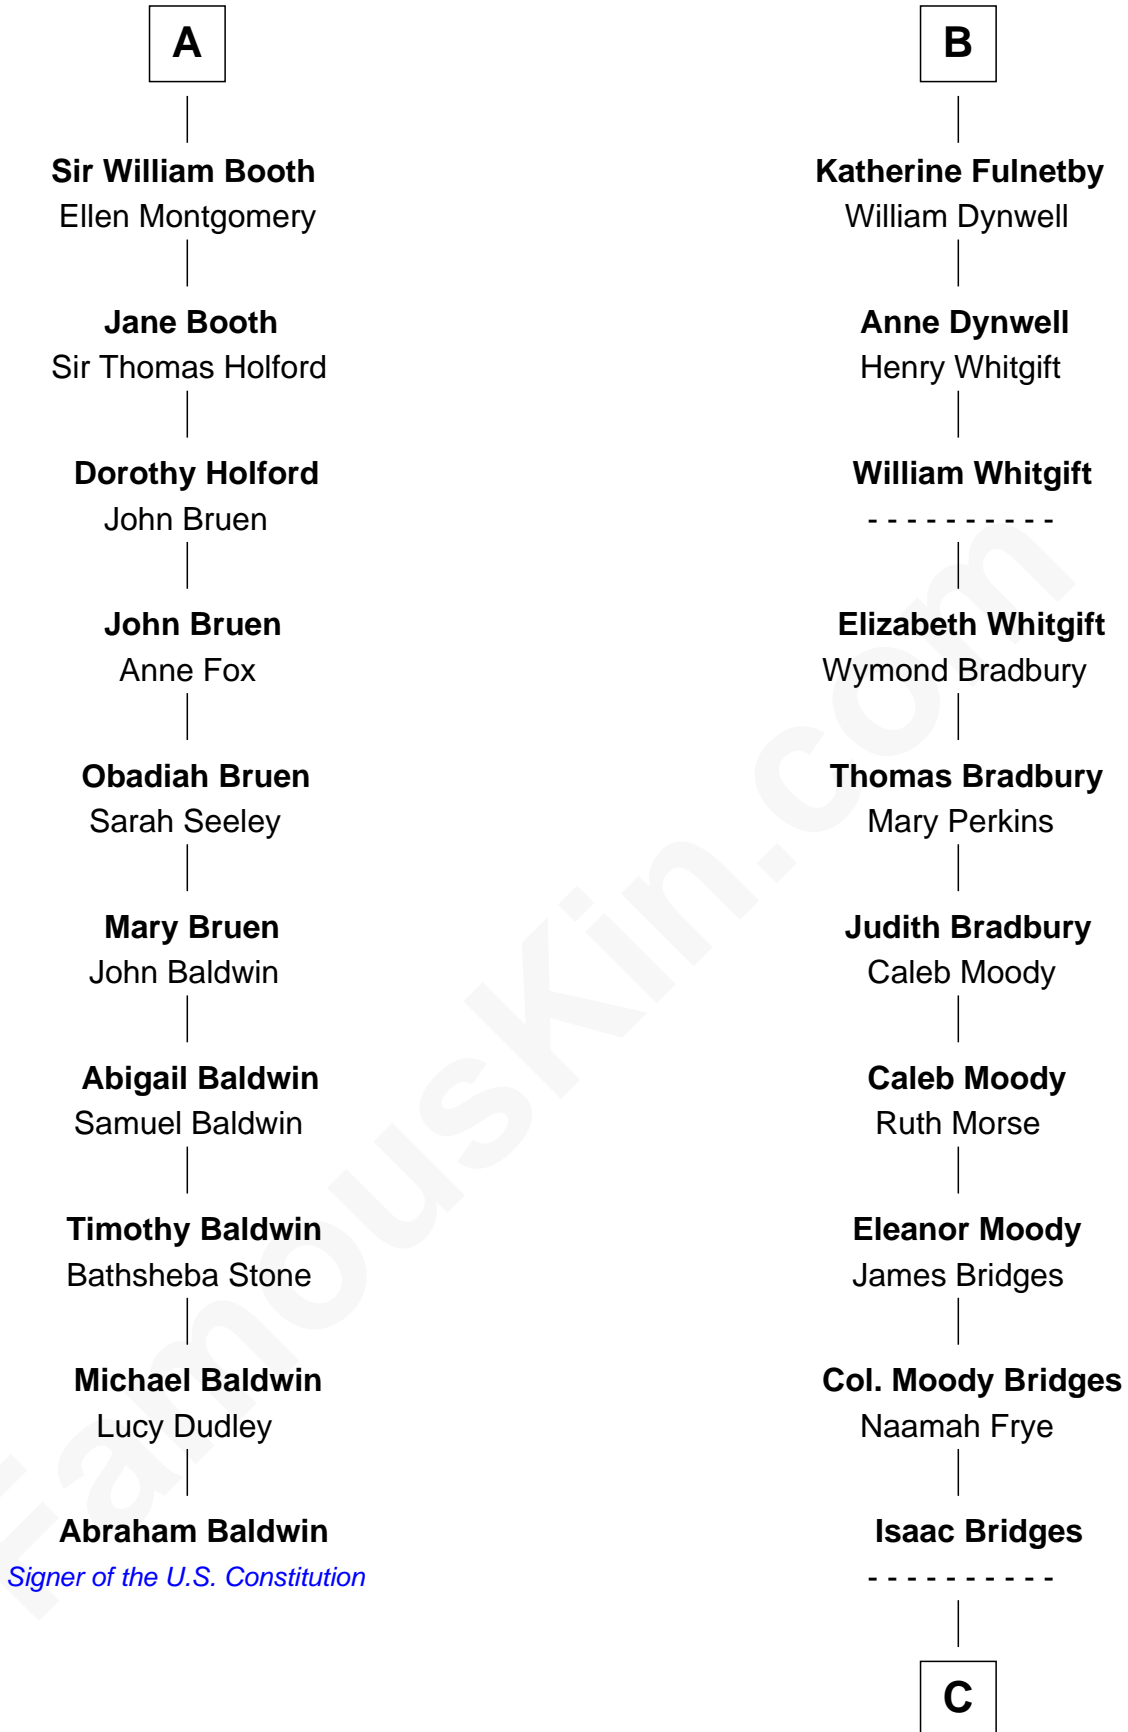

FamousKin.com Relationship Chart of

Abraham Baldwin

Signer of the U.S. Constitution

16th cousin 5 times removed of

Owen Brewster

54th Governor of Maine

Guy de Beauchamp

Alice de Toeni

William Edmund Brewster

Owen Brewster

54th Governor of Maine

FamousKin.com