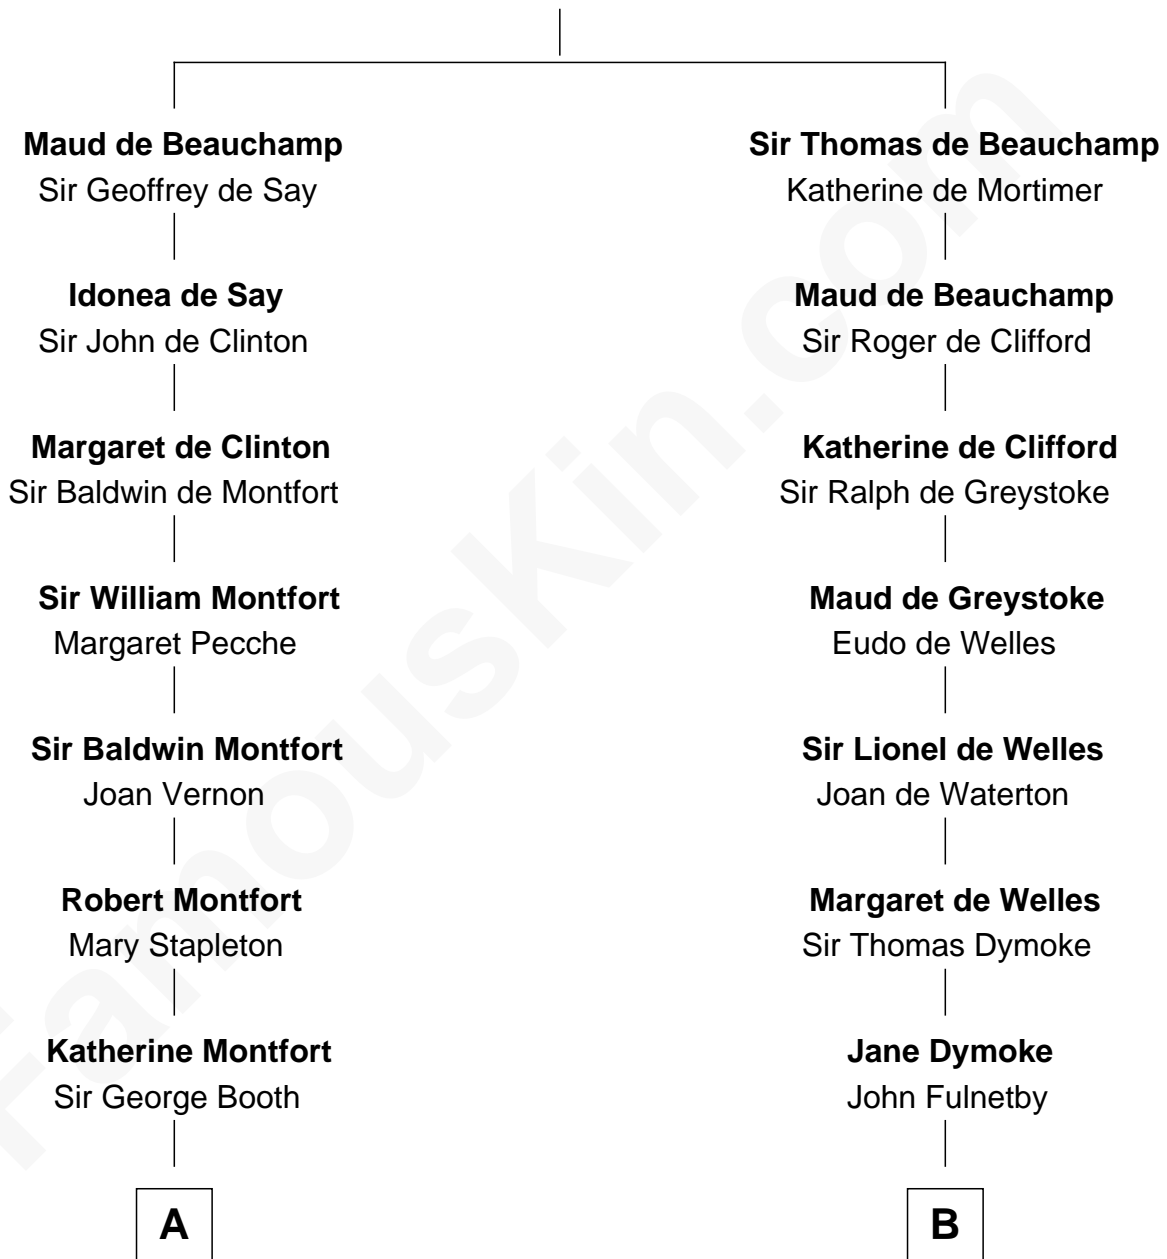

FamousKin.com Relationship Chart of

Abraham Baldwin

Signer of the U.S. Constitution

16th cousin 5 times removed of

Owen Brewster

54th Governor of Maine

Guy de Beauchamp

Alice de Toeni

William Edmund Brewster

Owen Brewster

54th Governor of Maine

FamousKin.com