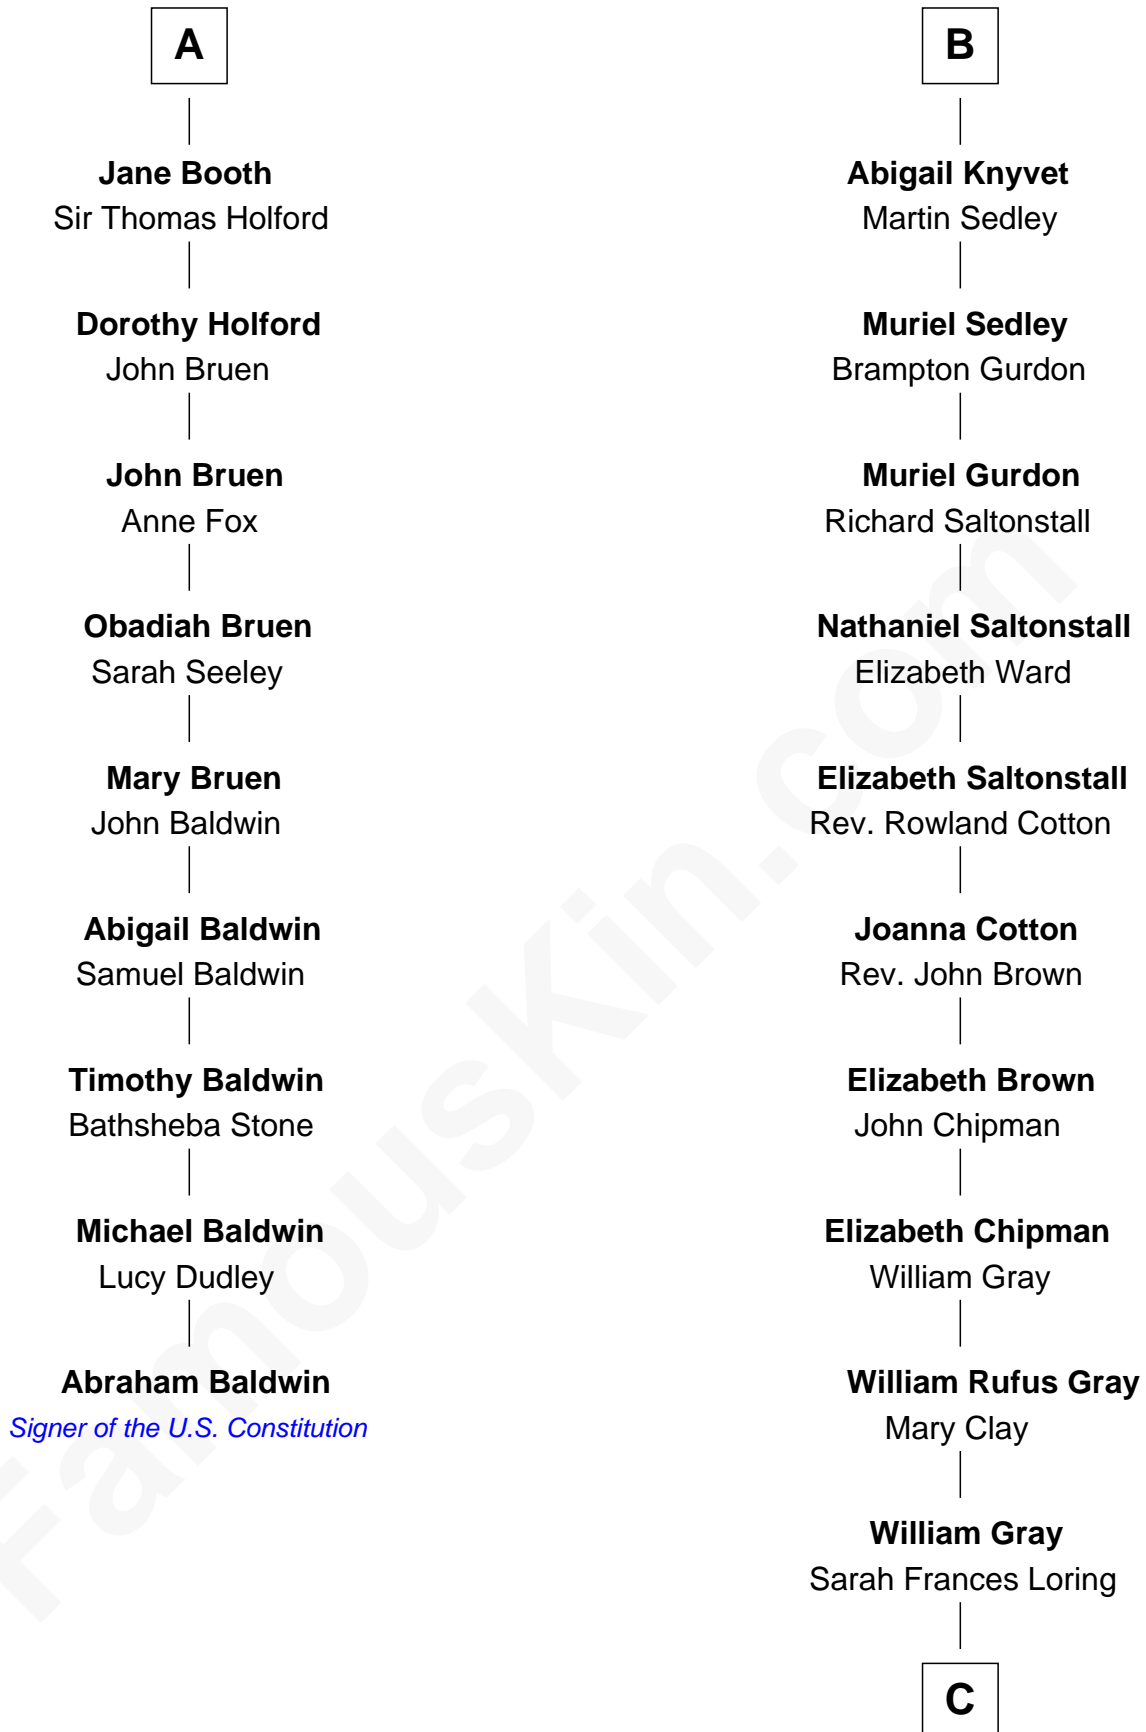

FamousKin.com Relationship Chart of

Abraham Baldwin

Signer of the U.S. Constitution

15th cousin 5 times removed of

Story Musgrave

NASA Astronaut

C

Edward Gray
Elizabeth Gray Story

Marguerite Gray
John Butler Swann

Marguerite Swann
Percy Musgrave

Story Musgrave
NASA Astronaut

FamousKin.com