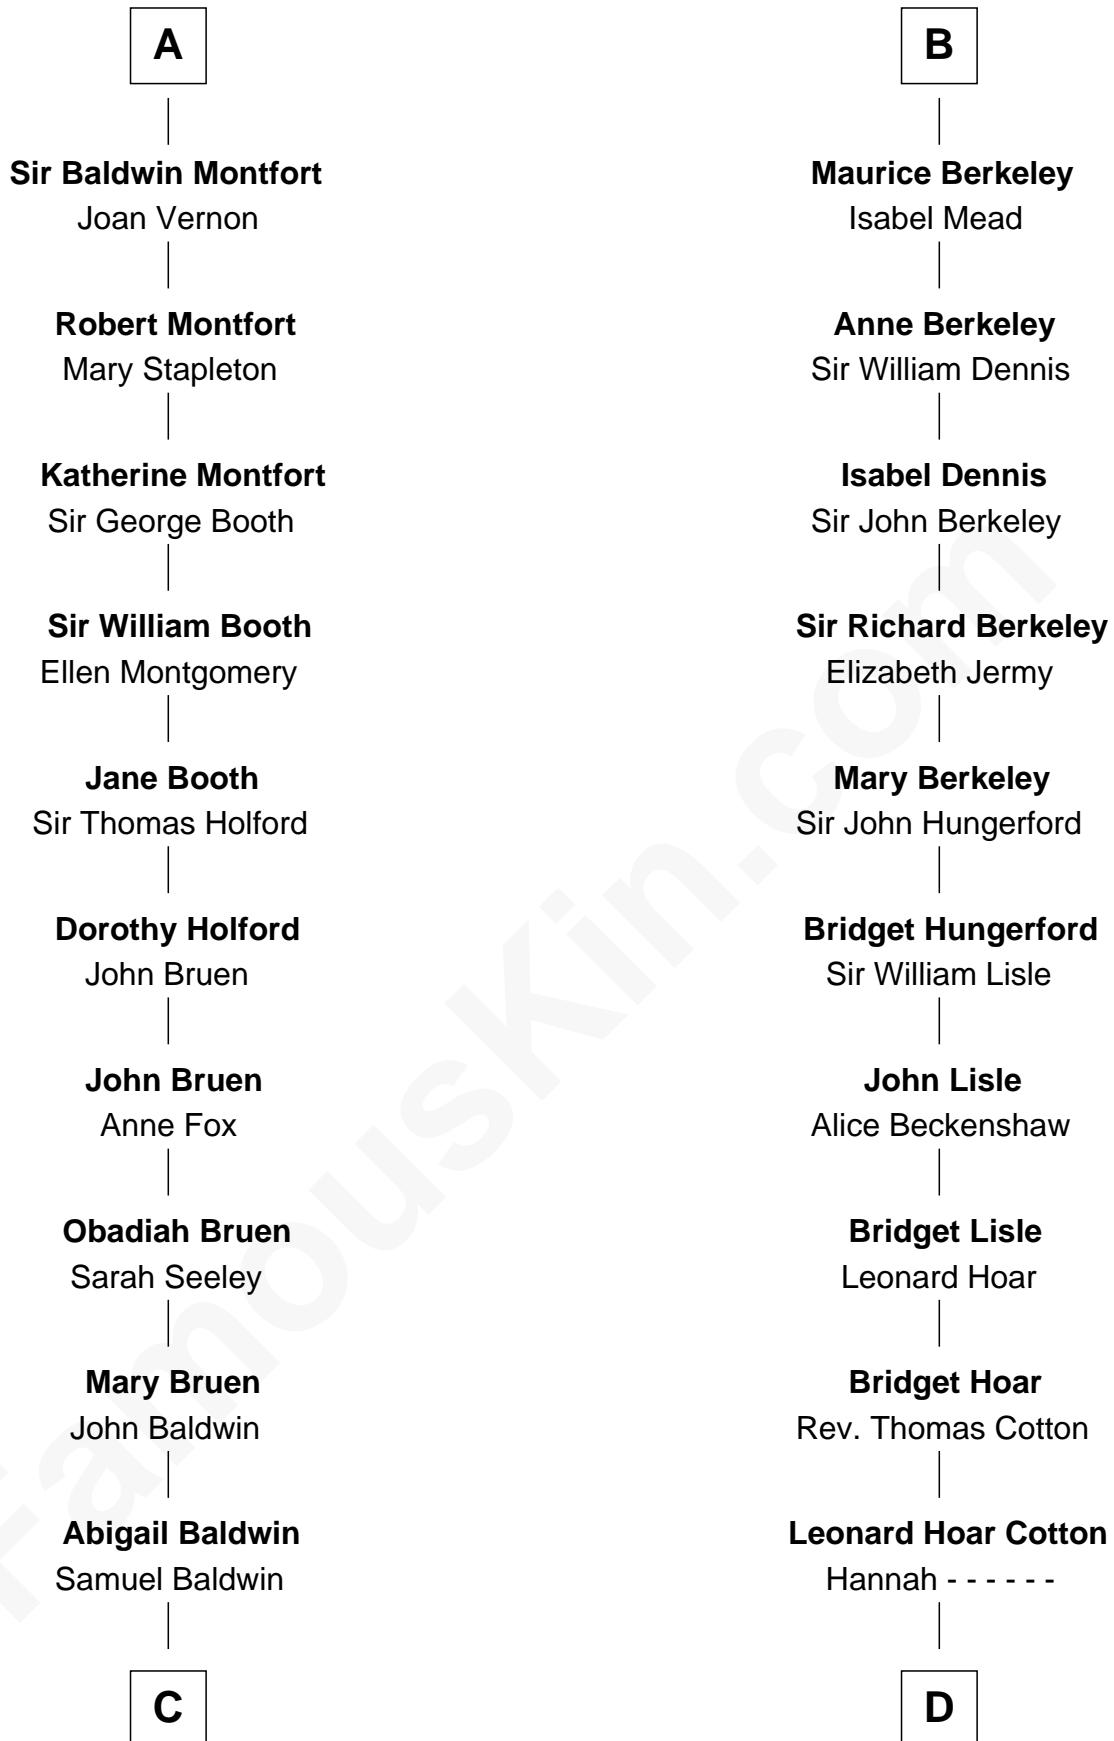

FamousKin.com Relationship Chart of

Abraham Baldwin

Signer of the U.S. Constitution

19th cousin 2 times removed of

Emma Eames

Opera Singer

Sir Humphrey de Bohun

Maud of Eu

C

Timothy Baldwin
Bathsheba Stone

Michael Baldwin
Lucy Dudley

Abraham Baldwin
Signer of the U.S. Constitution

D

Thomas Cotton
Agnes Smith

Martha Cotton
Joel Thompson

Martha Cotton Thompson
Nathaniel Eames