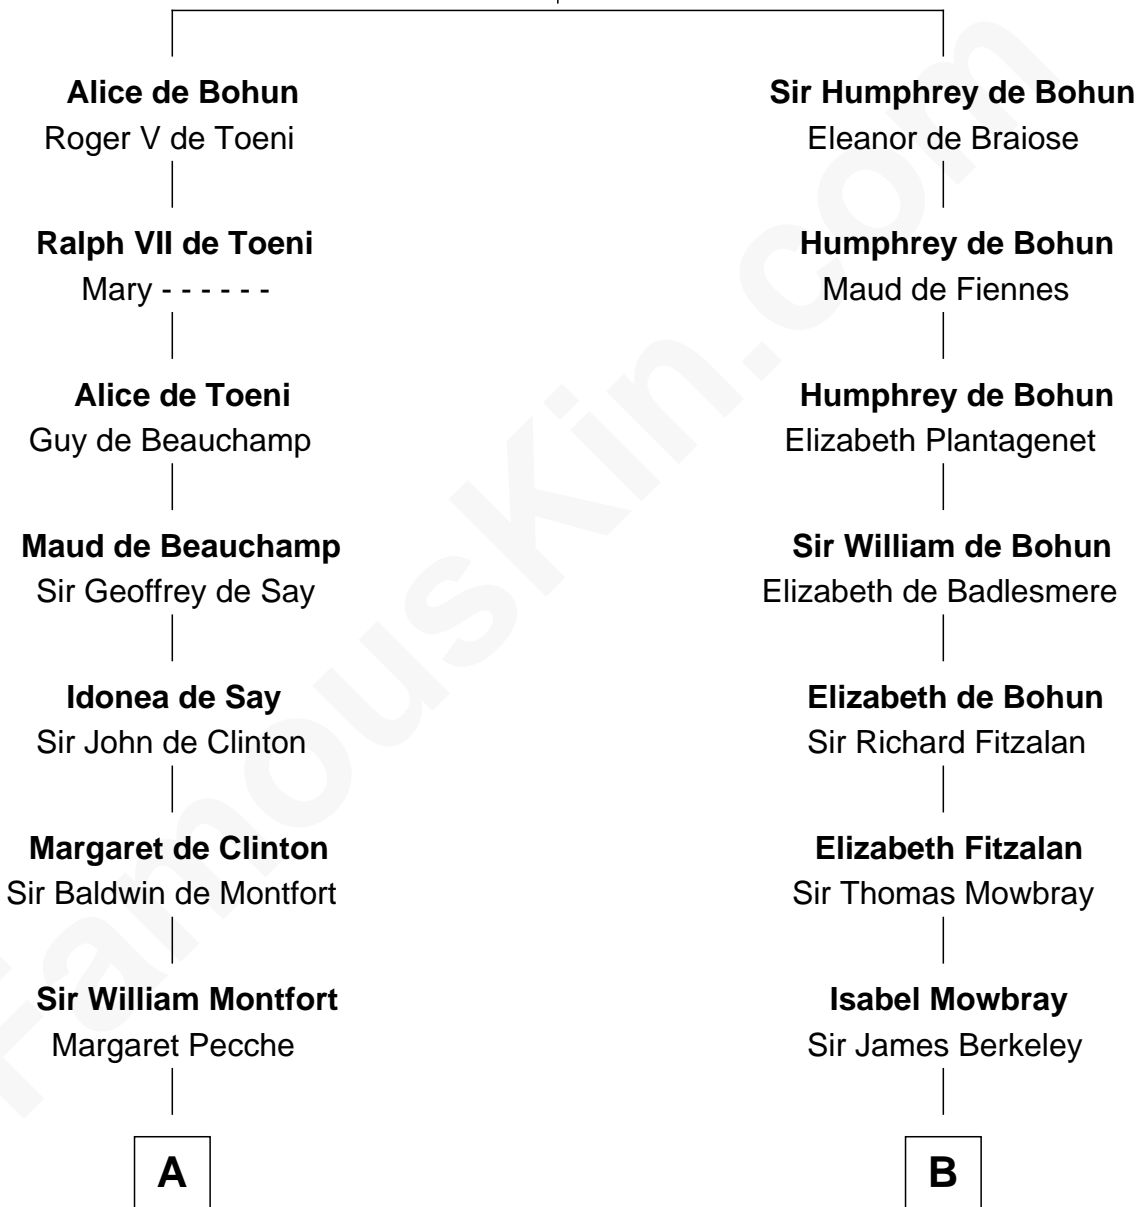

FamousKin.com Relationship Chart of

Abraham Baldwin

Signer of the U.S. Constitution

19th cousin 2 times removed of

Emma Eames

Opera Singer

Sir Humphrey de Bohun

Maud of Eu

C

Timothy Baldwin
Bathsheba Stone

Michael Baldwin
Lucy Dudley

Abraham Baldwin
Signer of the U.S. Constitution

D

Thomas Cotton
Agnes Smith

Martha Cotton
Joel Thompson

Martha Cotton Thompson
Nathaniel Eames