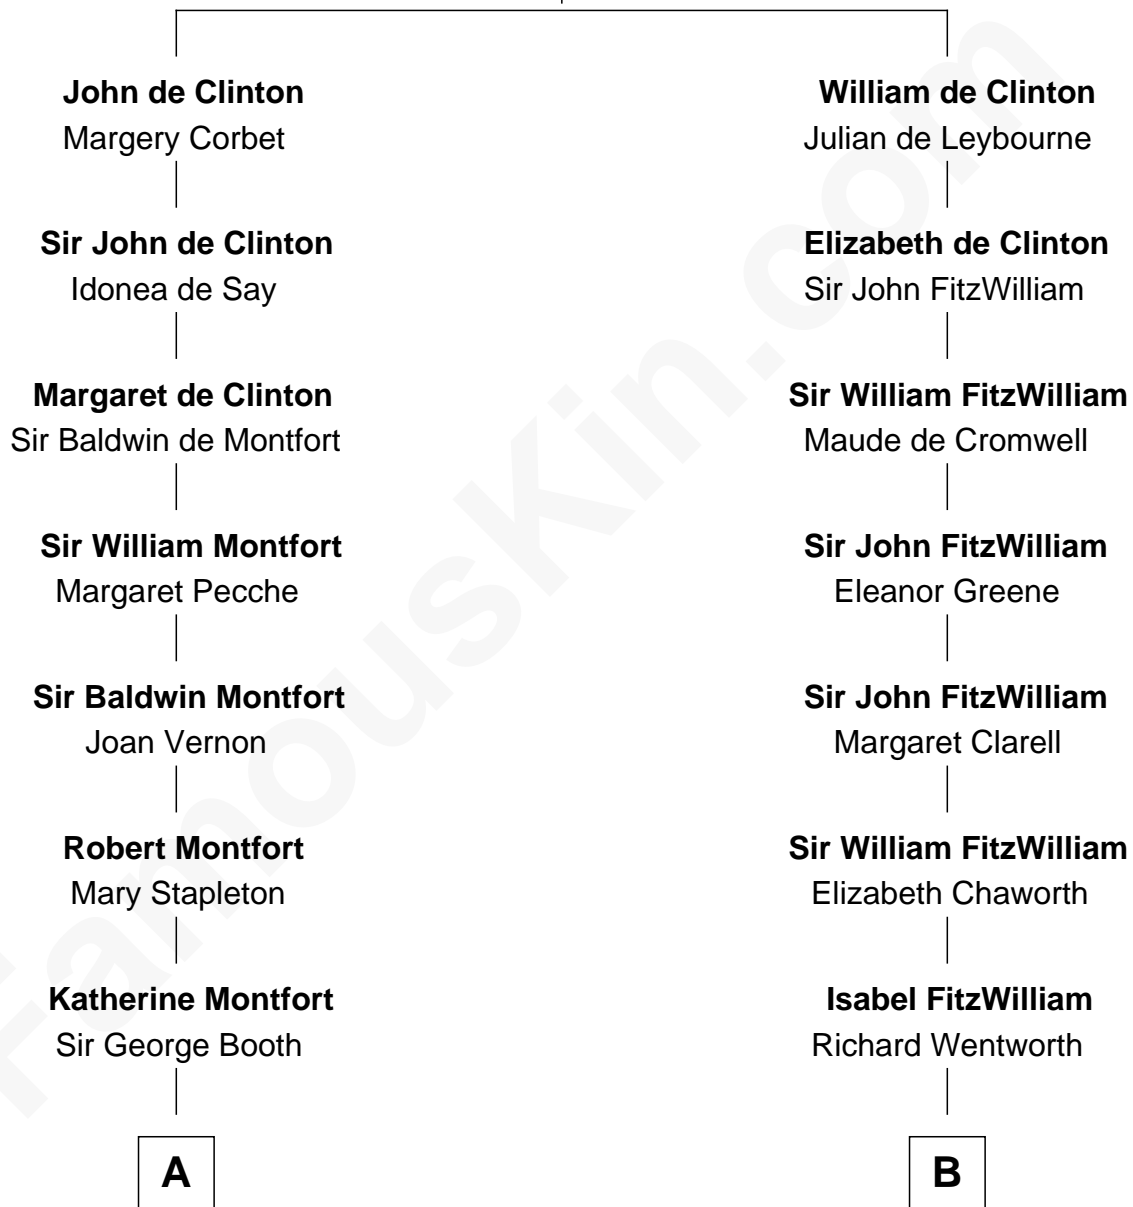

## Relationship Chart of

### Abraham Baldwin

*Signer of the U.S. Constitution*

16th cousin 3 times removed of

### Horace Gray

*U.S. Supreme Court Justice*

**John de Clinton**

Ida de Odingsells

**C**

Elizabeth Chipman

William Gray

Horace Gray

Harriet Upham

Horace Gray

*U.S. Supreme Court Justice*

FamousKin.com