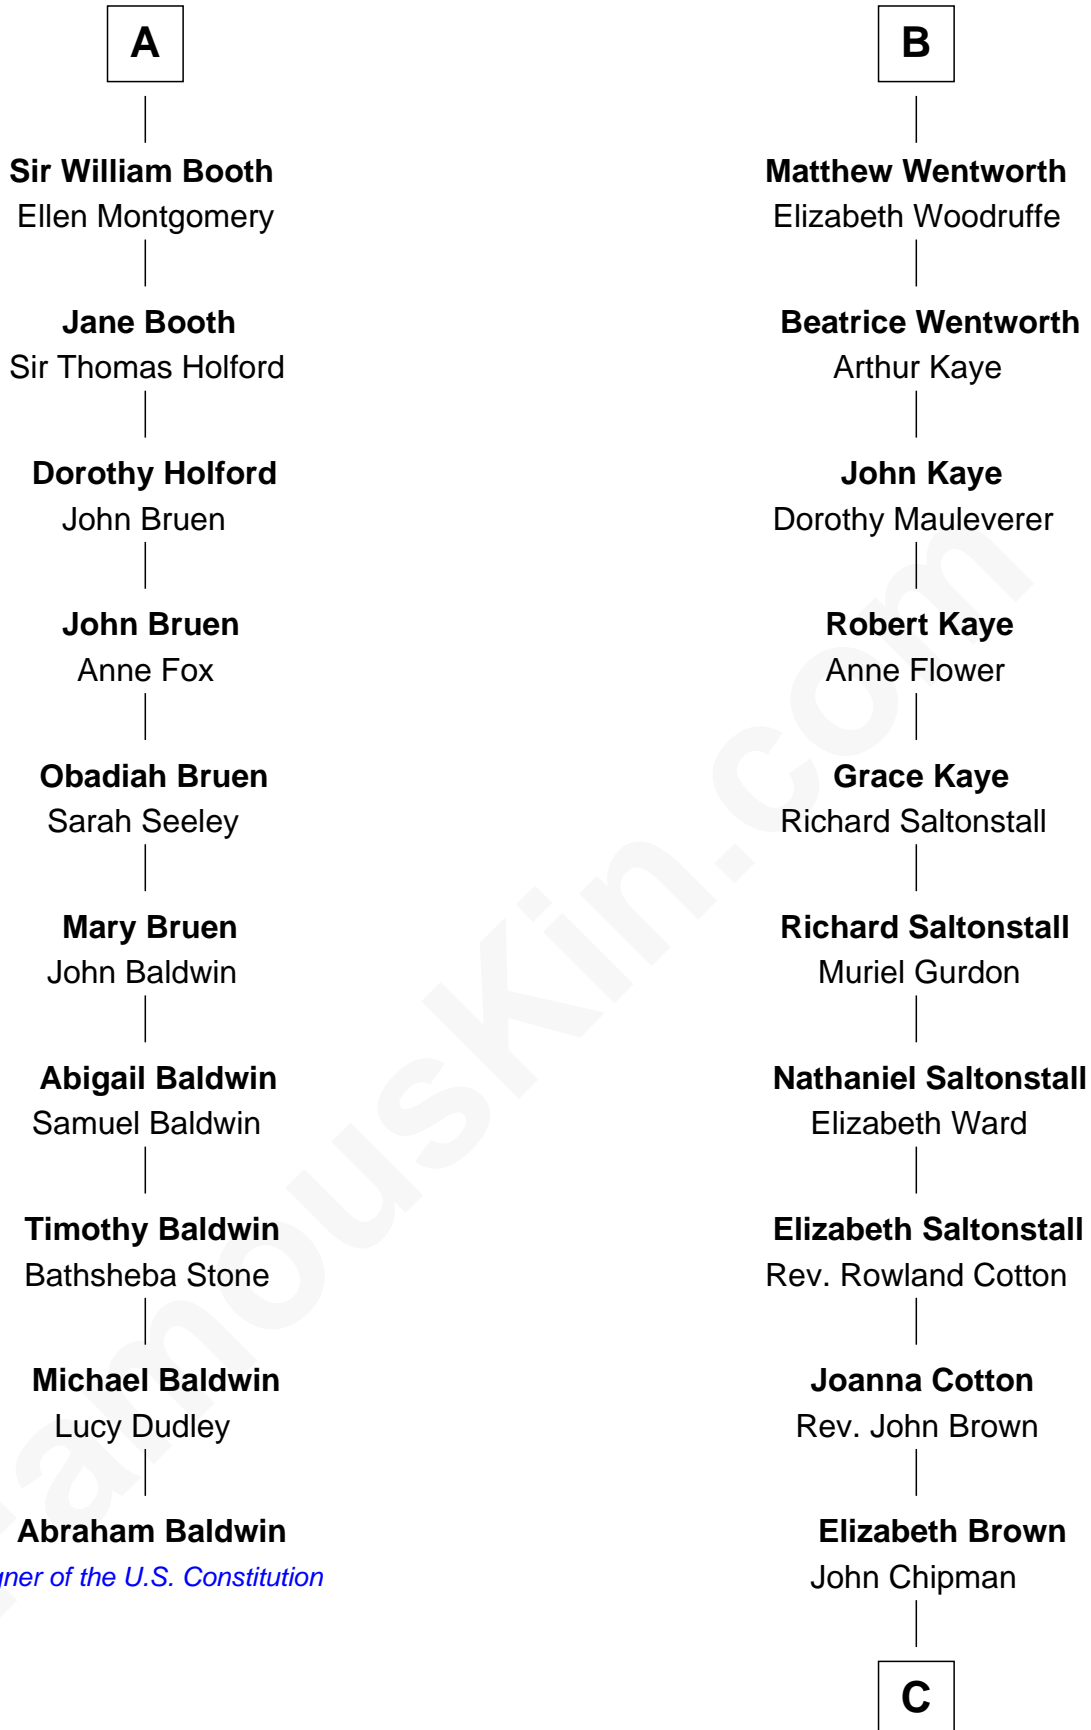

## Relationship Chart of

### Abraham Baldwin

*Signer of the U.S. Constitution*

16th cousin 3 times removed of

### Horace Gray

*U.S. Supreme Court Justice*

**John de Clinton**

Ida de Odingsells

**C**

Elizabeth Chipman

William Gray

Horace Gray

Harriet Upham

Horace Gray

*U.S. Supreme Court Justice*

FamousKin.com