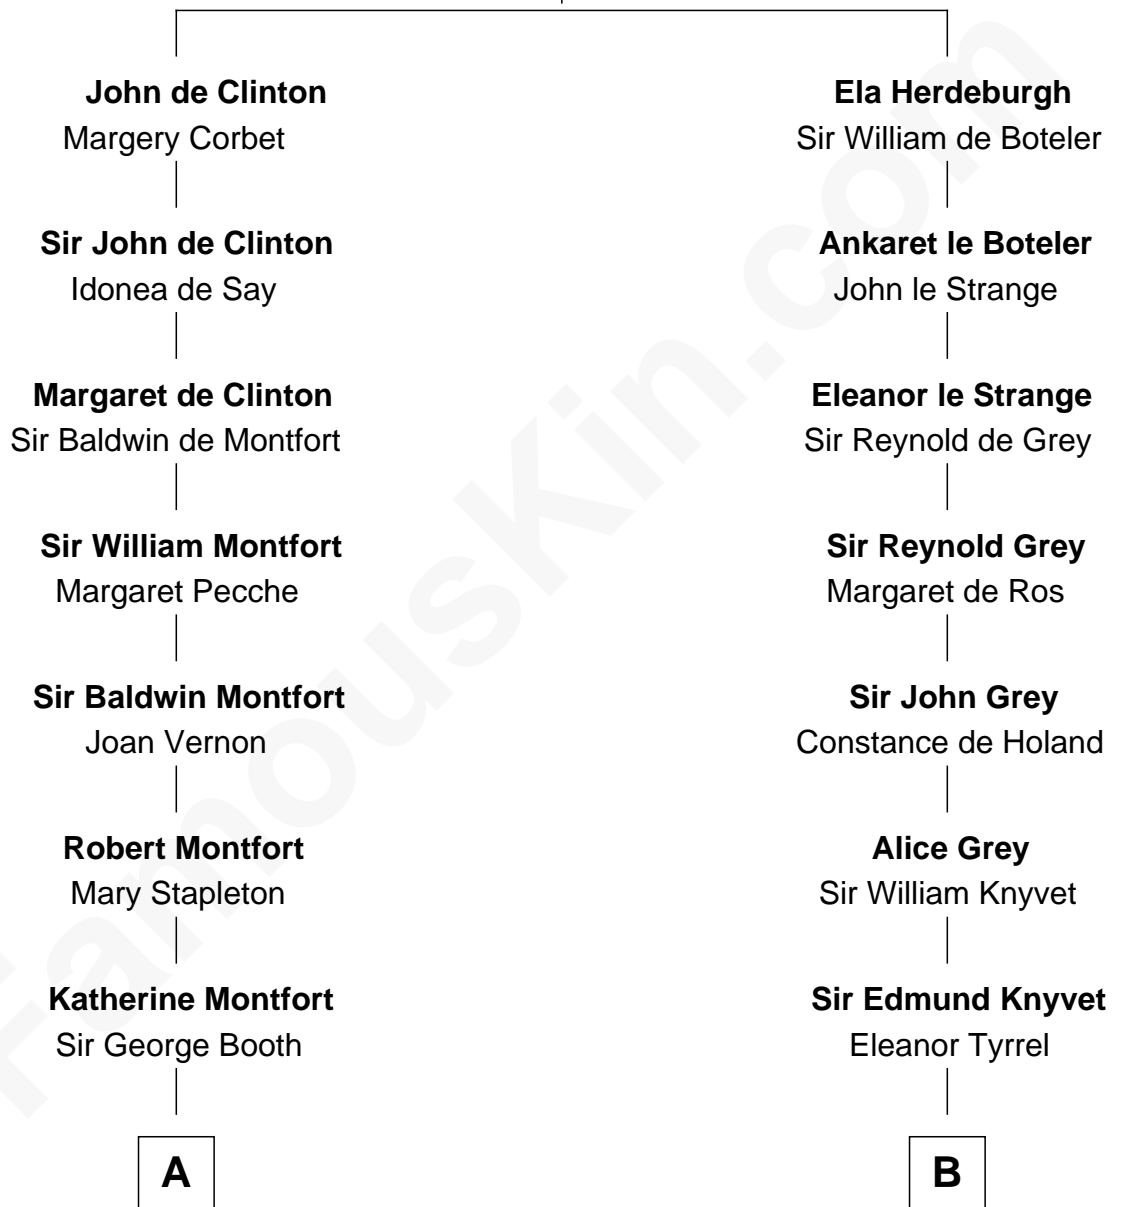

FamousKin.com

Relationship Chart of

Abraham Baldwin

Signer of the U.S. Constitution

16th cousin 2 times removed of

Horace Gray

U.S. Supreme Court Justice

Ida de Odingsells

with husband

John de Clinton

with husband

Sir Roger de Herdeburgh

C

—
Horace Gray
Harriet Upham

—
Horace Gray
U.S. Supreme Court Justice

FamousKin.com