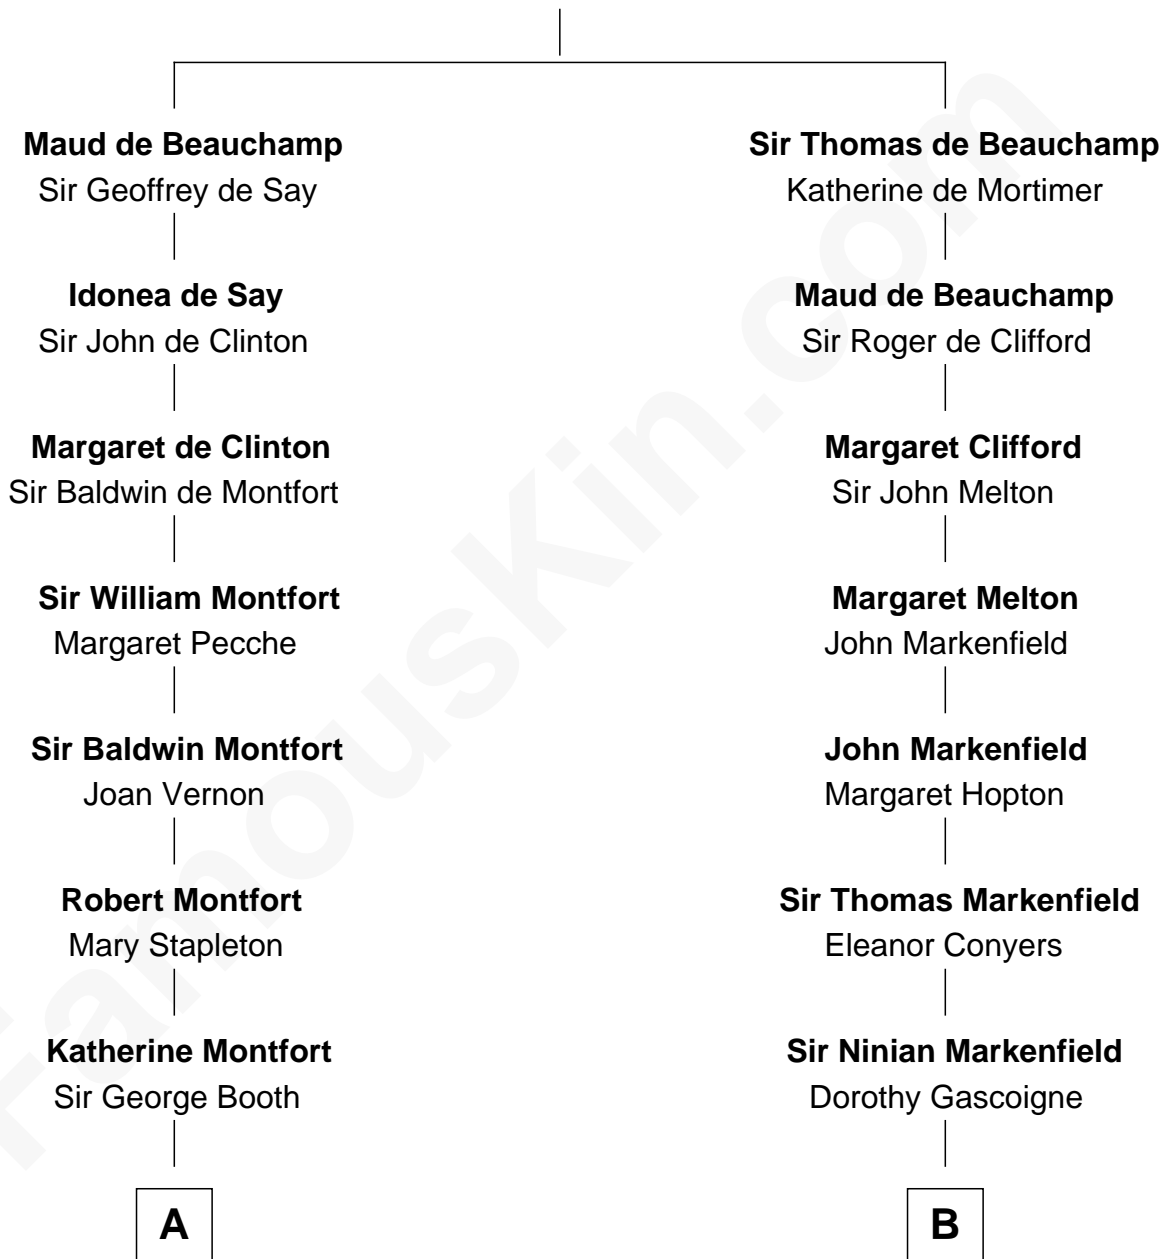

# FamousKin.com Relationship Chart of

**Abraham Baldwin**

*Signer of the U.S. Constitution*

16th cousin 2 times removed of

**Horace Gray**

*U.S. Supreme Court Justice*

**Guy de Beauchamp**

Alice de Toeni

**C**

Horace Gray  
Harriet Upham

Horace Gray  
*U.S. Supreme Court Justice*

FamousKin.com