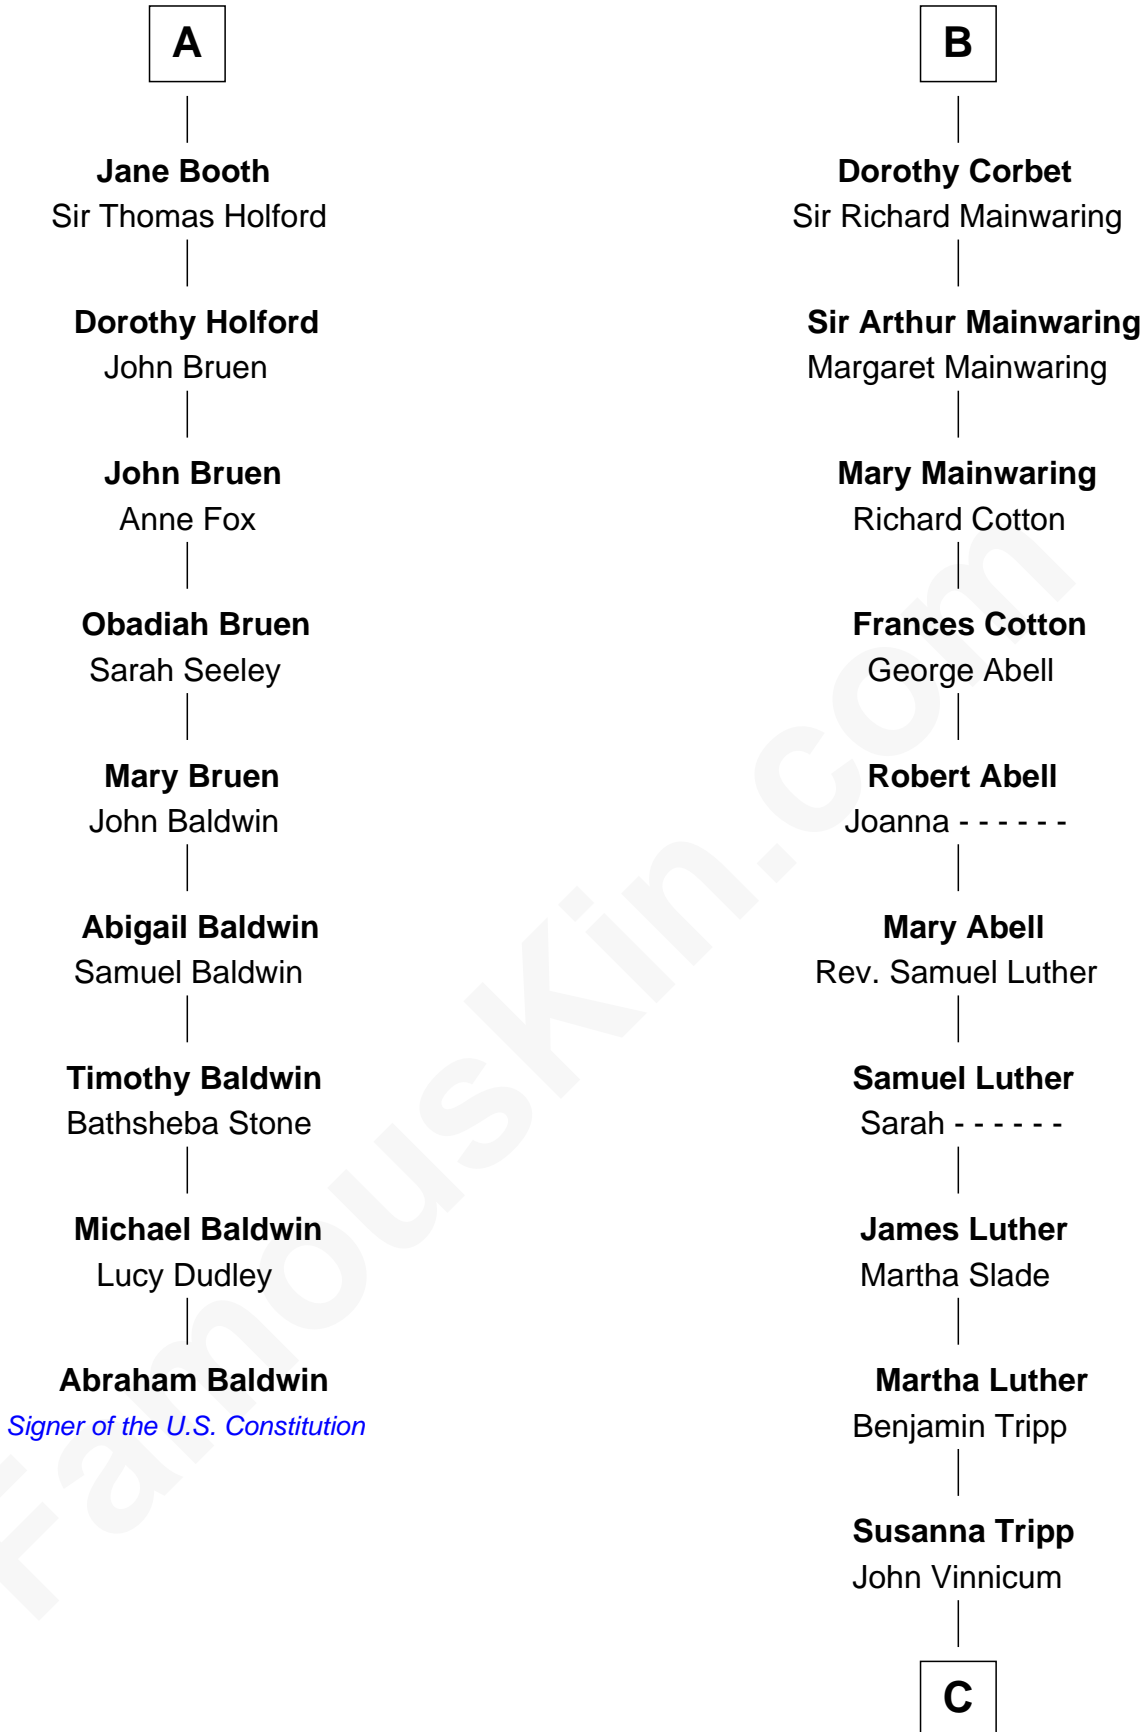

FamousKin.com Relationship Chart of

Abraham Baldwin

Signer of the U.S. Constitution

15th cousin 5 times removed of

Lizzie Borden

Accused Murderess

Ralph de Stafford

with wife
Katherine de Hastang

with wife
Margaret de Audley

C

—
Sarah L. Vinnicum

Joseph Morse

—
Anthony Morse

Rhoda Morrison

—
Sarah Anthony Morse

Andrew Jackson Borden

—
Lizzie Borden

Accused Murderess