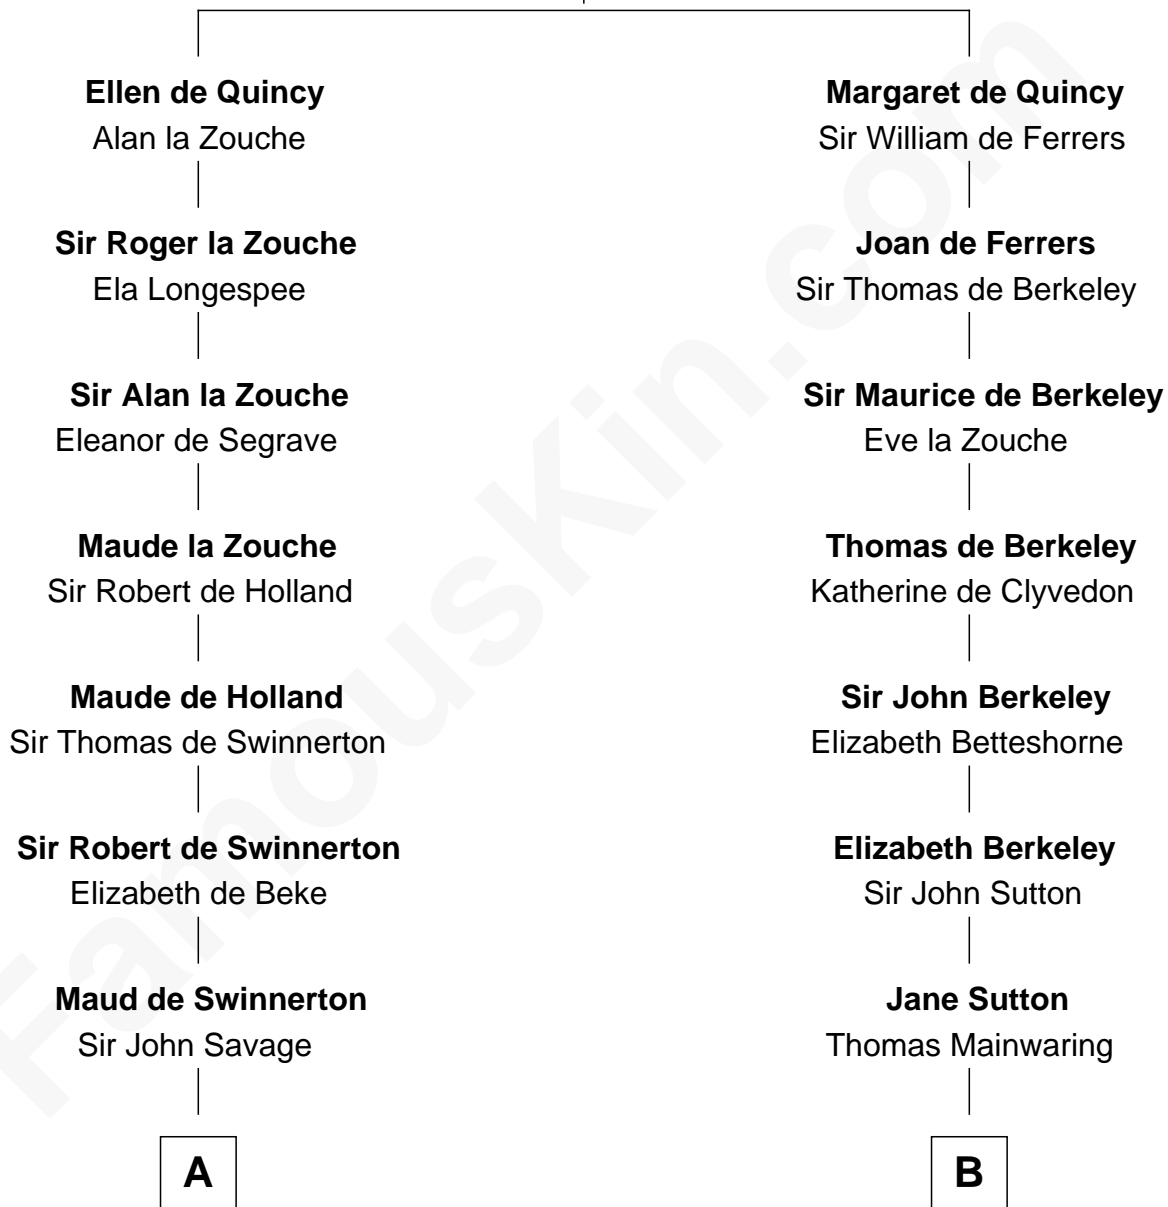

# FamousKin.com Relationship Chart of

**Abraham Baldwin**

*Signer of the U.S. Constitution*

19th cousin 1 time removed of

**Lizzie Borden**

*Accused Murderess*

**Sir Roger de Quincy**  
Helen of Galloway

**C**

**Timothy Baldwin**  
Bathsheba Stone

**Michael Baldwin**  
Lucy Dudley

**Abraham Baldwin**  
*Signer of the U.S. Constitution*

**D**

**Sarah L. Vinnicum**  
Joseph Morse

**Anthony Morse**  
Rhoda Morrison

**Sarah Anthony Morse**  
Andrew Jackson Borden

**Lizzie Borden**  
*Accused Murderess*