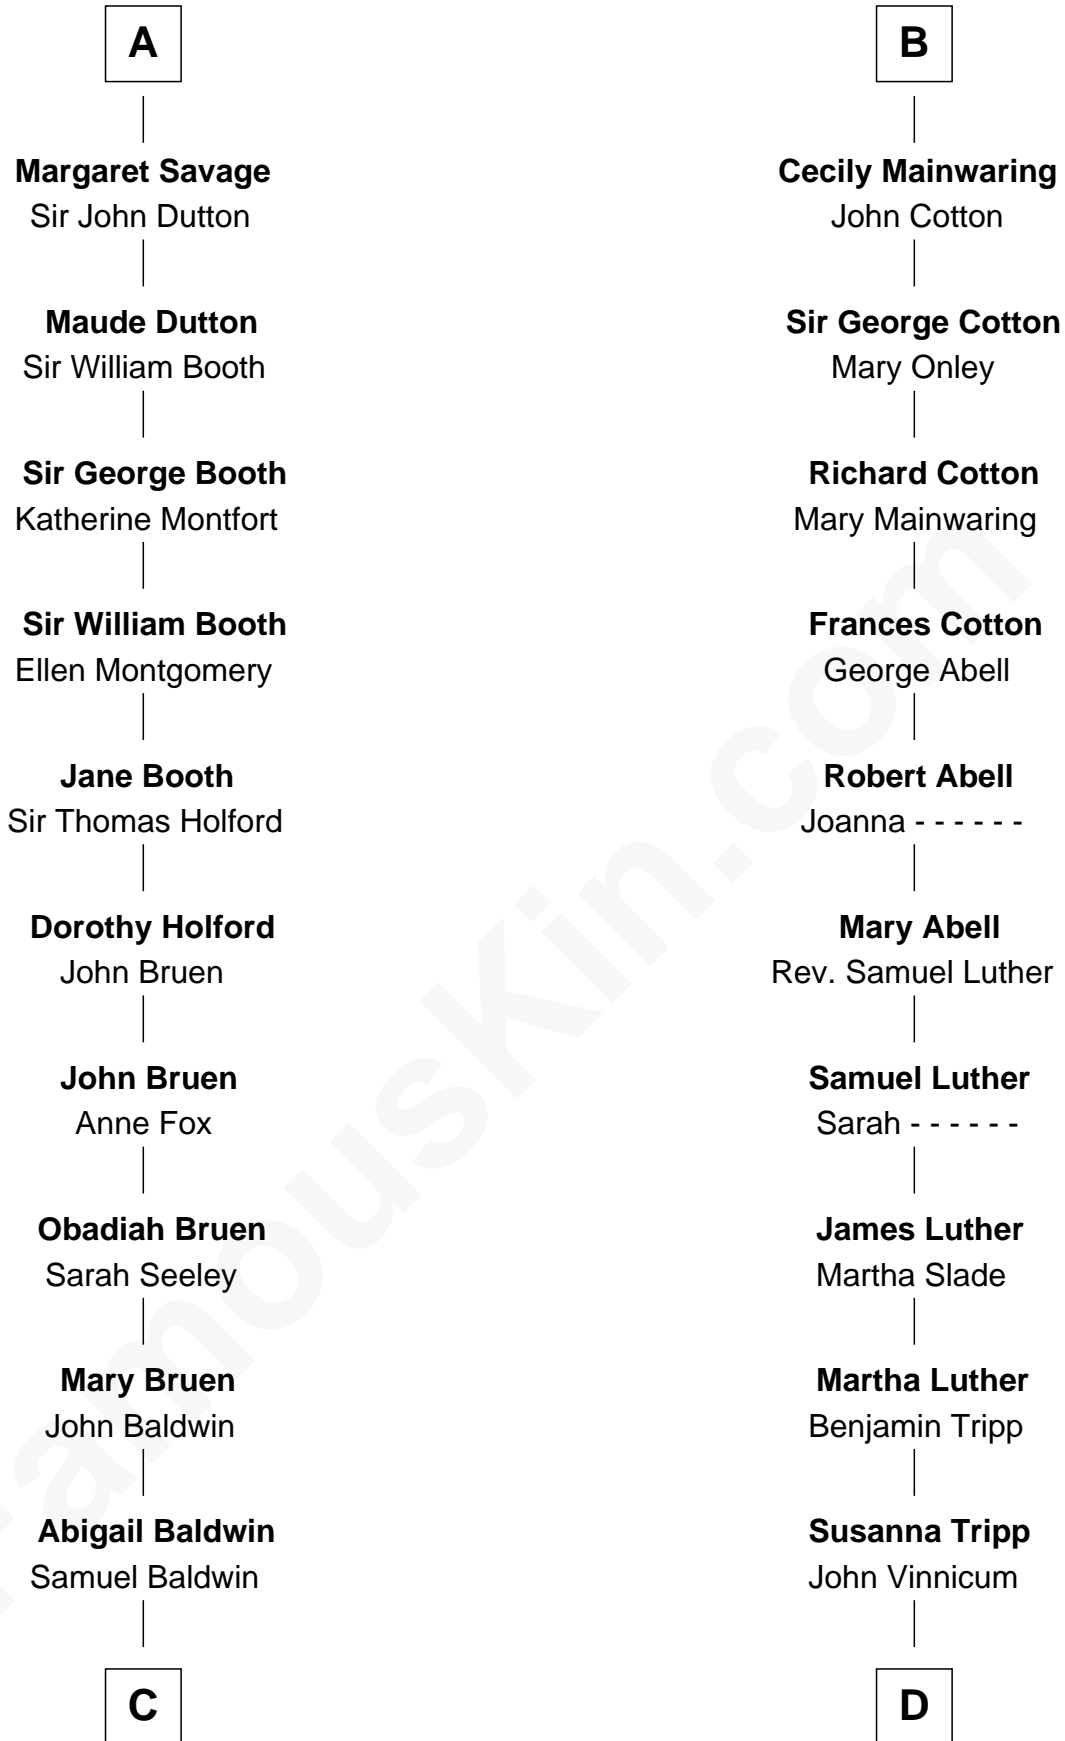

# FamousKin.com Relationship Chart of

**Abraham Baldwin**

*Signer of the U.S. Constitution*

19th cousin 1 time removed of

**Lizzie Borden**

*Accused Murderess*

**Sir Roger de Quincy**  
Helen of Galloway

**C**

**Timothy Baldwin**  
Bathsheba Stone

**Michael Baldwin**  
Lucy Dudley

**Abraham Baldwin**  
*Signer of the U.S. Constitution*

**D**

**Sarah L. Vinnicum**  
Joseph Morse

**Anthony Morse**  
Rhoda Morrison

**Sarah Anthony Morse**  
Andrew Jackson Borden

**Lizzie Borden**  
*Accused Murderess*