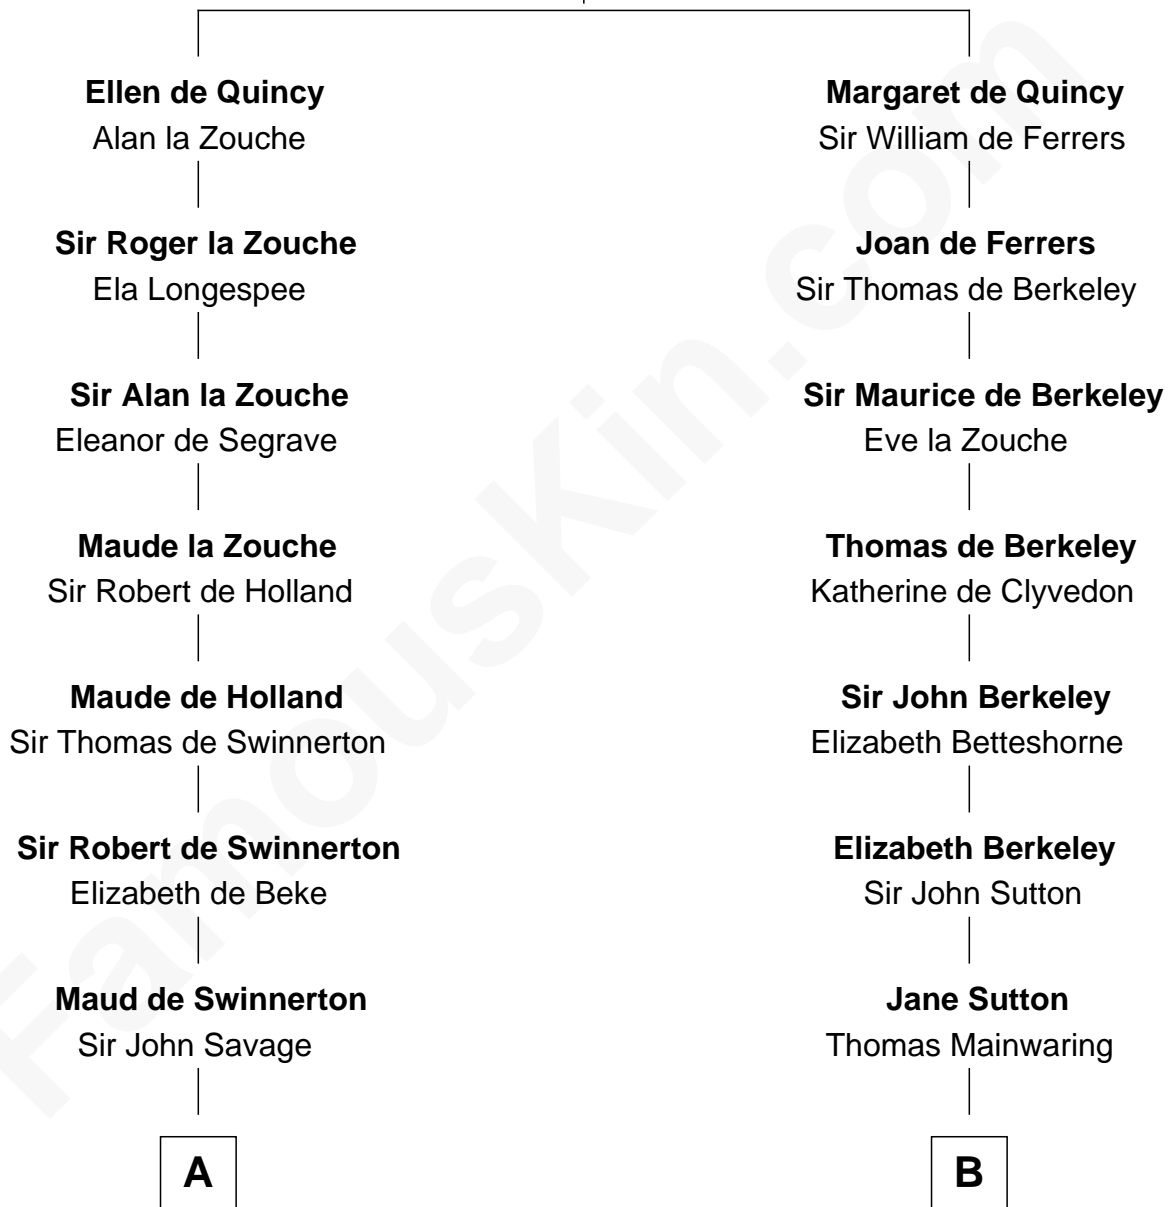

FamousKin.com Relationship Chart of

Abraham Baldwin

Signer of the U.S. Constitution

19th cousin 2 times removed of

Elizabeth Montgomery

TV Actress - "Bewitched"

Sir Roger de Quincy

Helen of Galloway

C

Timothy Baldwin
Bathsheba Stone

Michael Baldwin
Lucy Dudley

Abraham Baldwin
Signer of the U.S. Constitution

D

Nathan Barney
Hannah Carey

Nathan Barney
Mary A. Deverell

Mary Weed Barney
Henry Montgomery