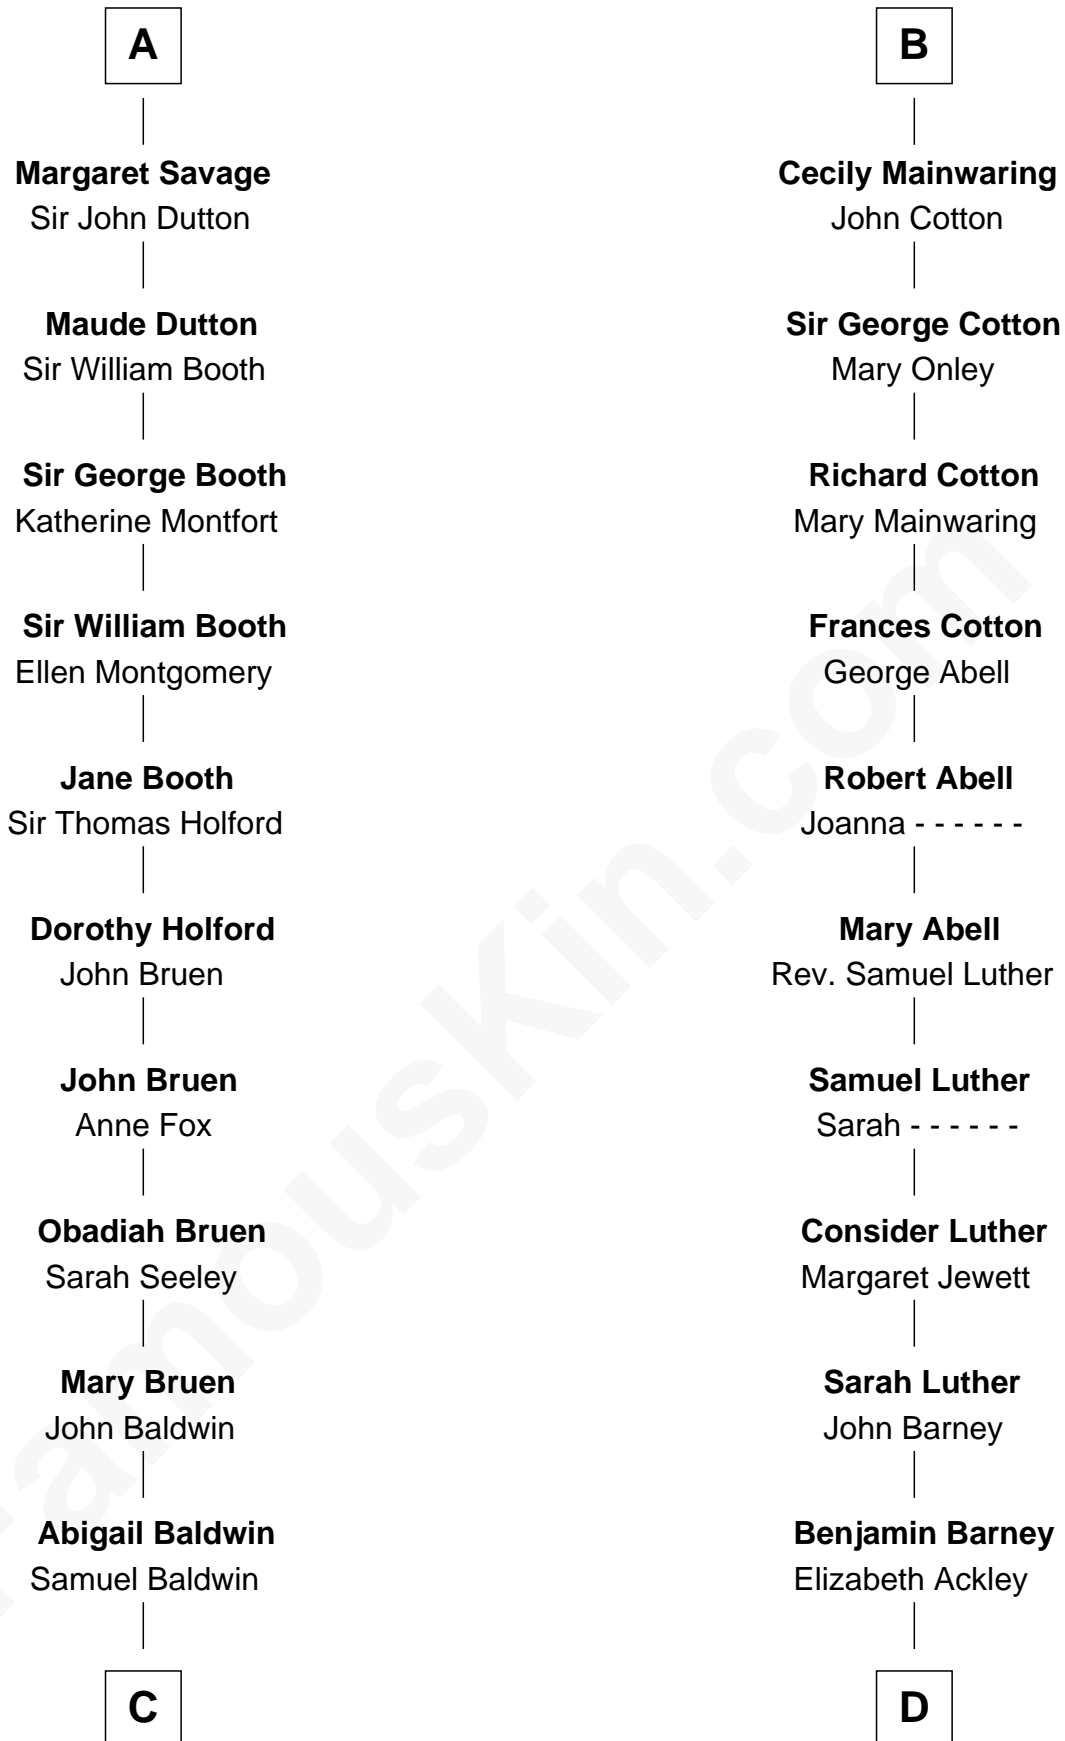

FamousKin.com Relationship Chart of

Abraham Baldwin

Signer of the U.S. Constitution

19th cousin 2 times removed of

Elizabeth Montgomery

TV Actress - "Bewitched"

Sir Roger de Quincy

Helen of Galloway

C

Timothy Baldwin
Bathsheba Stone

Michael Baldwin
Lucy Dudley

Abraham Baldwin
Signer of the U.S. Constitution

D

Nathan Barney
Hannah Carey

Nathan Barney
Mary A. Deverell

Mary Weed Barney
Henry Montgomery

Henry Montgomery
Elizabeth Bryan Allen

Elizabeth Montgomery
TV Actress - "Bewitched"

FamousKin.com