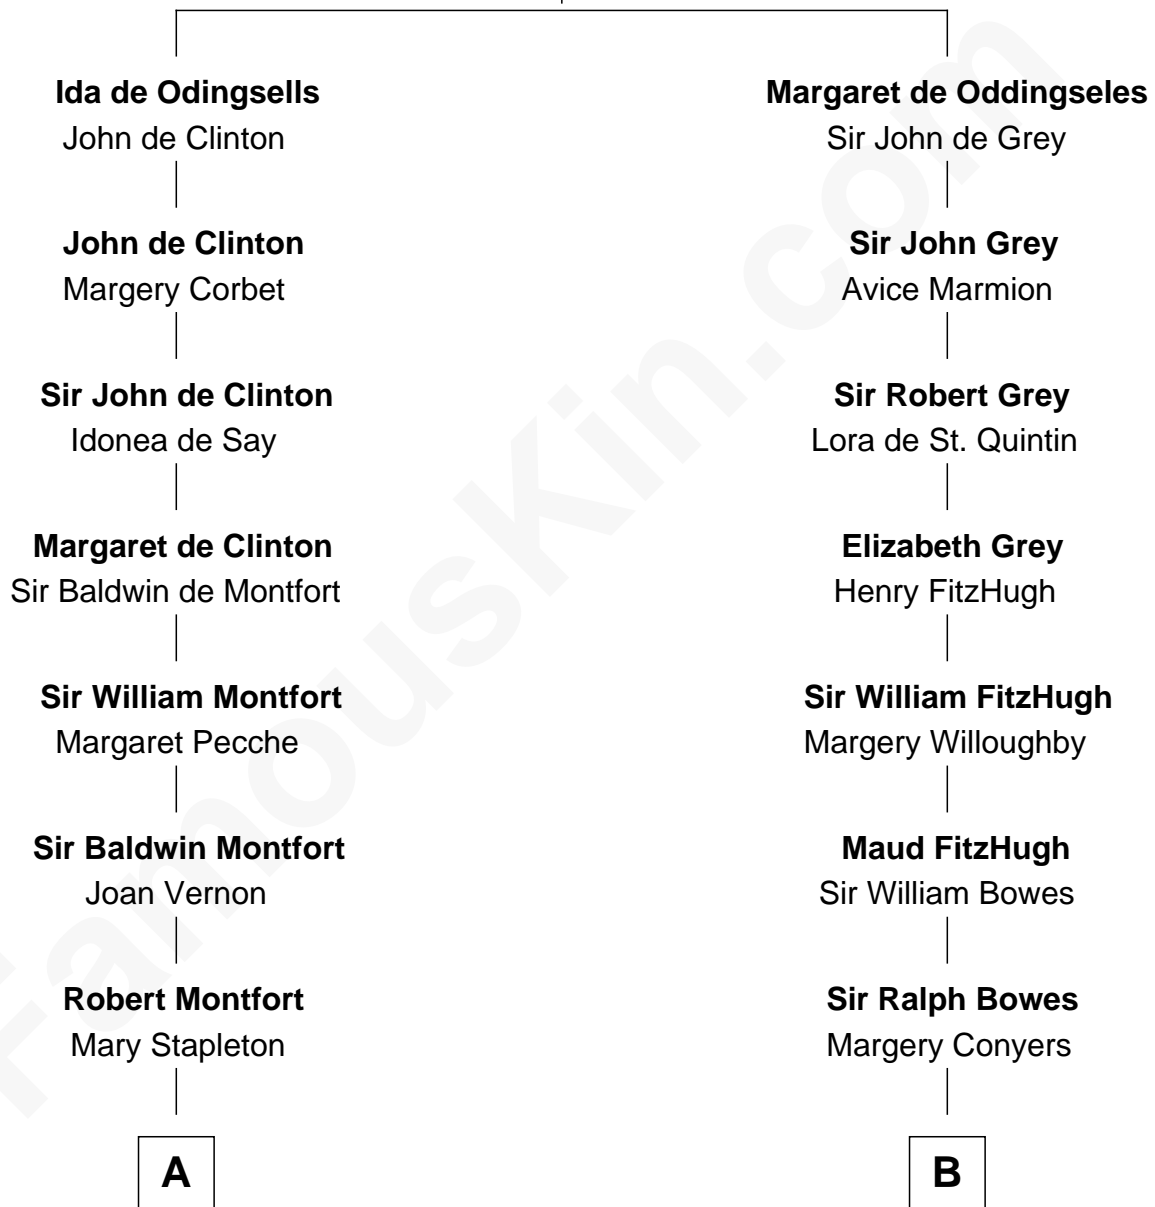

# FamousKin.com Relationship Chart of

**Abraham Baldwin**

*Signer of the U.S. Constitution*

17th cousin 4 times removed of

**Elizabeth Montgomery**

*TV Actress - "Bewitched"*

**William de Odingsells**

Ela FitzWalter

**C**

**Nathan Barney**

Hannah Carey

**Nathan Barney**

Mary A. Deverell

**Mary Weed Barney**

Henry Montgomery

**Henry Montgomery**

Elizabeth Bryan Allen

**Elizabeth Montgomery**

*TV Actress - "Bewitched"*