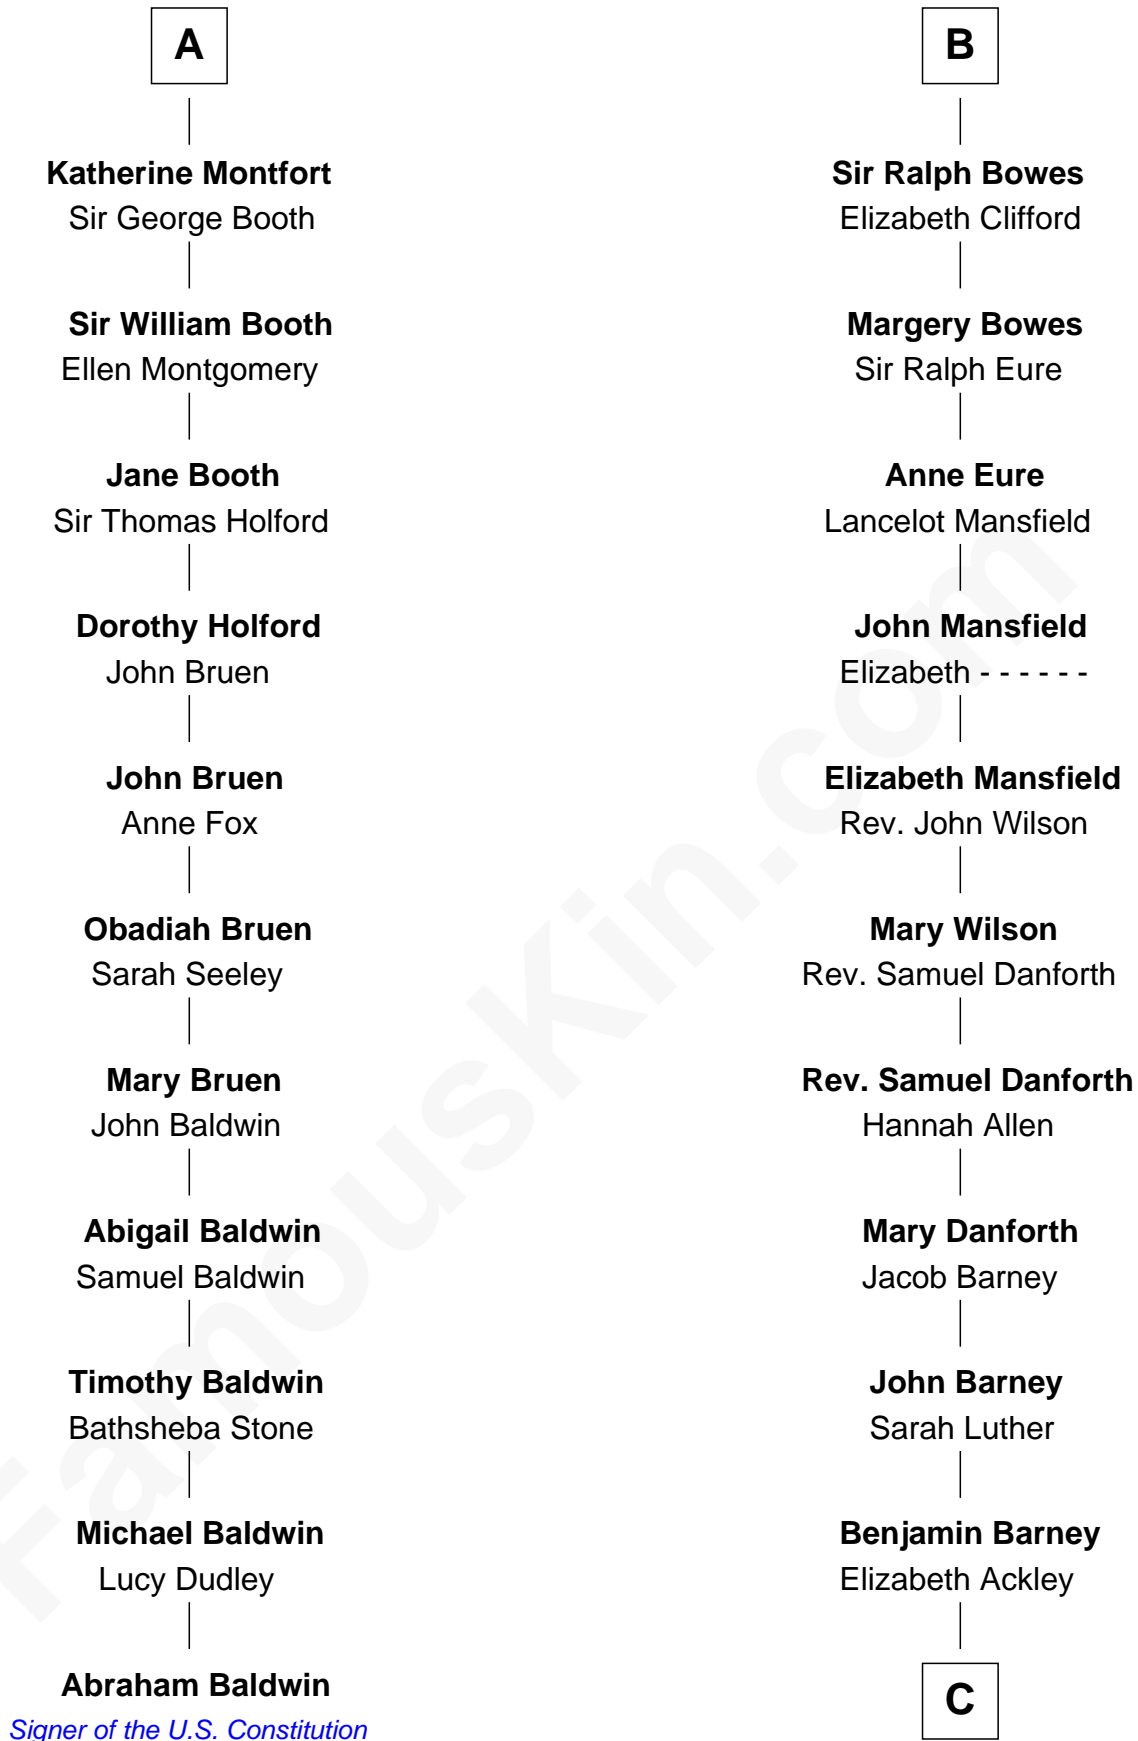

# FamousKin.com Relationship Chart of

**Abraham Baldwin**

*Signer of the U.S. Constitution*

17th cousin 4 times removed of

**Elizabeth Montgomery**

*TV Actress - "Bewitched"*

**William de Odingsells**

Ela FitzWalter

**C**

**Nathan Barney**

Hannah Carey

**Nathan Barney**

Mary A. Deverell

**Mary Weed Barney**

Henry Montgomery

**Henry Montgomery**

Elizabeth Bryan Allen

**Elizabeth Montgomery**

*TV Actress - "Bewitched"*