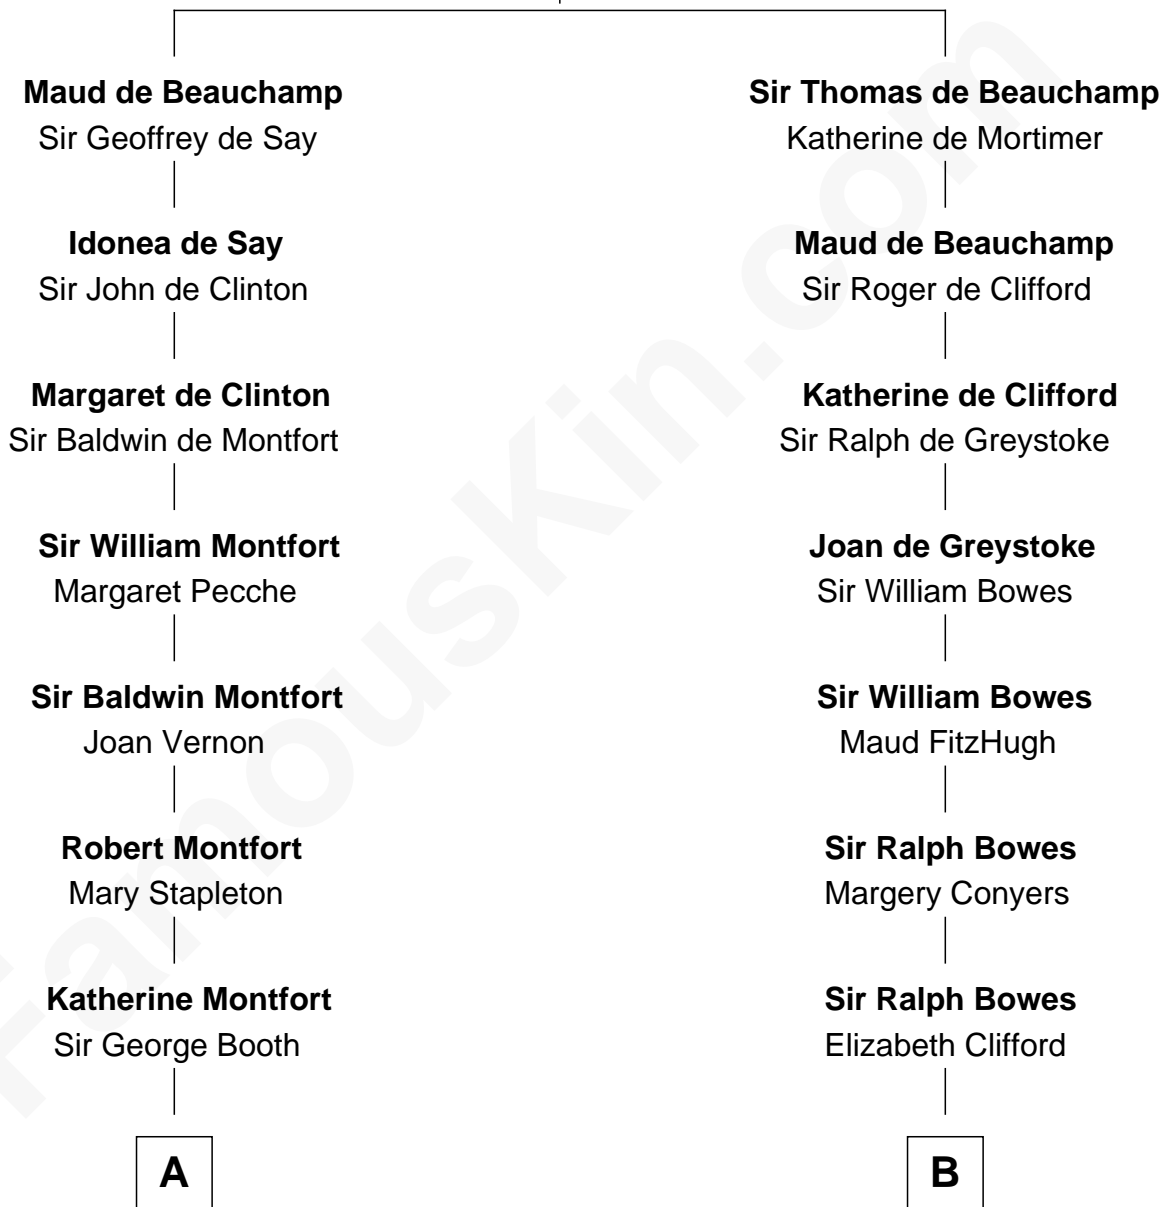

FamousKin.com Relationship Chart of

Abraham Baldwin

Signer of the U.S. Constitution

16th cousin 4 times removed of

Elizabeth Montgomery

TV Actress - "Bewitched"

Guy de Beauchamp

Alice de Toeni

C

Nathan Barney

Mary A. Deverell

Mary Weed Barney

Henry Montgomery

Henry Montgomery

Elizabeth Bryan Allen

Elizabeth Montgomery

TV Actress - "Bewitched"