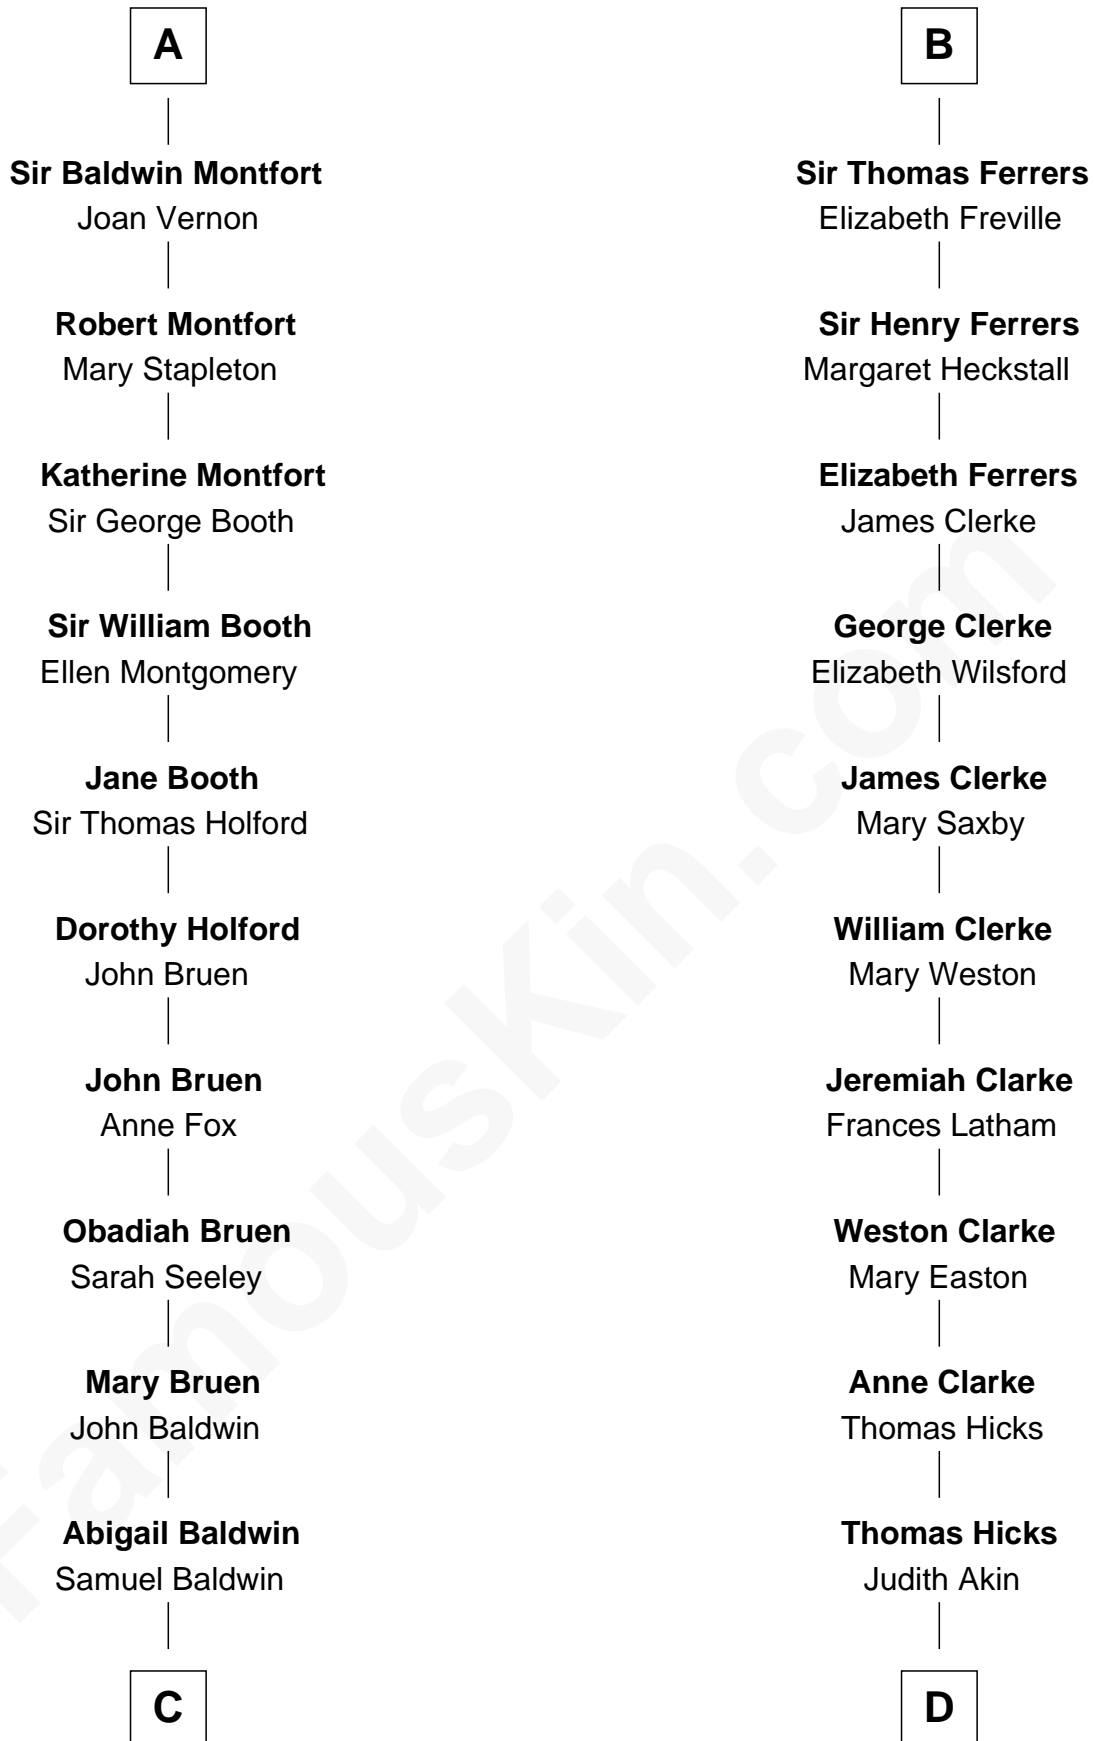

FamousKin.com

Relationship Chart of

Abraham Baldwin

Signer of the U.S. Constitution

19th cousin 1 time removed of

Susan B. Anthony

Women's Rights Advocate

Sir Humphrey de Bohun

Maud of Eu

C

Timothy Baldwin
Bathsheba Stone

Michael Baldwin
Lucy Dudley

Abraham Baldwin
Signer of the U.S. Constitution

D

Judith Hicks
David Anthony

Humphrey Anthony
Hannah Lapham