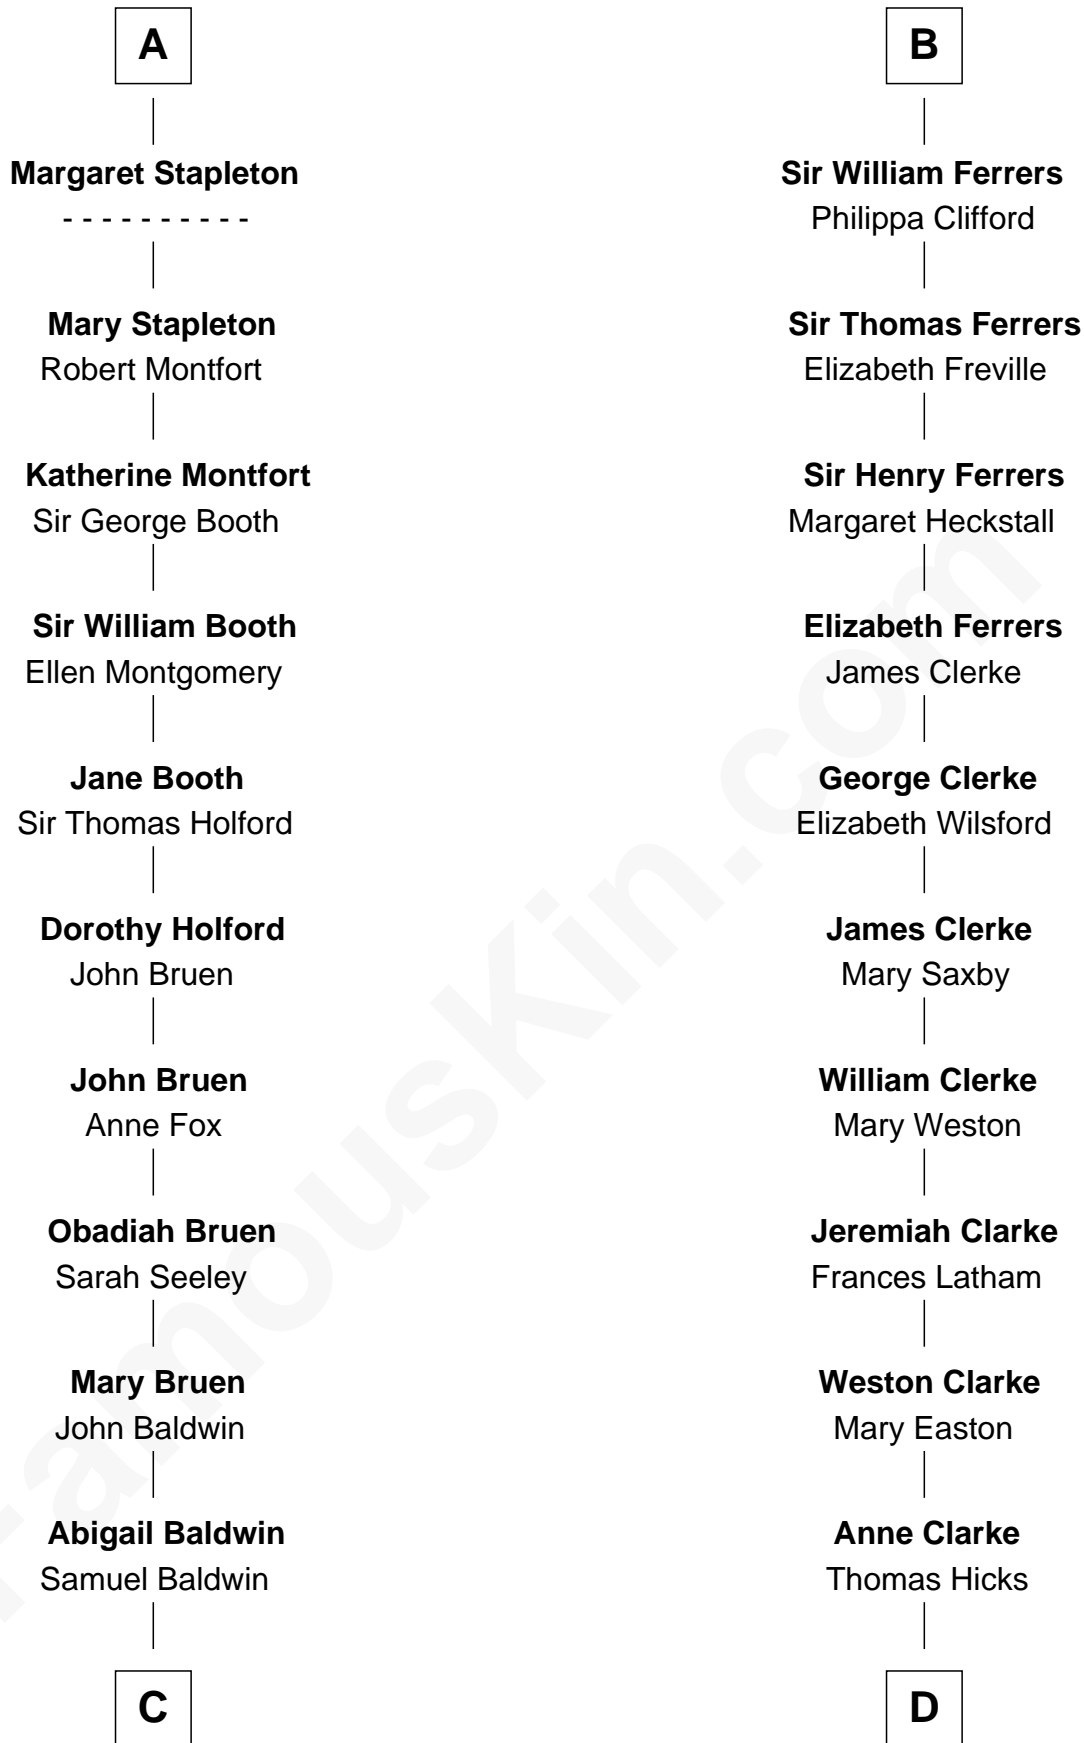

### Abraham Baldwin

*Signer of the U.S. Constitution*

19th cousin 2 times removed of

### Susan B. Anthony

*Women's Rights Advocate*

**John, King of England**

*with wife*

*with wife*

*Isabelle of Angoulême*

**C**

**Timothy Baldwin**  
Bathsheba Stone

**Michael Baldwin**  
Lucy Dudley

**Abraham Baldwin**  
*Signer of the U.S. Constitution*

**D**

**Thomas Hicks**  
Judith Akin

**Judith Hicks**  
David Anthony

**Humphrey Anthony**  
Hannah Lapham

**Daniel Anthony**  
Lucy Read