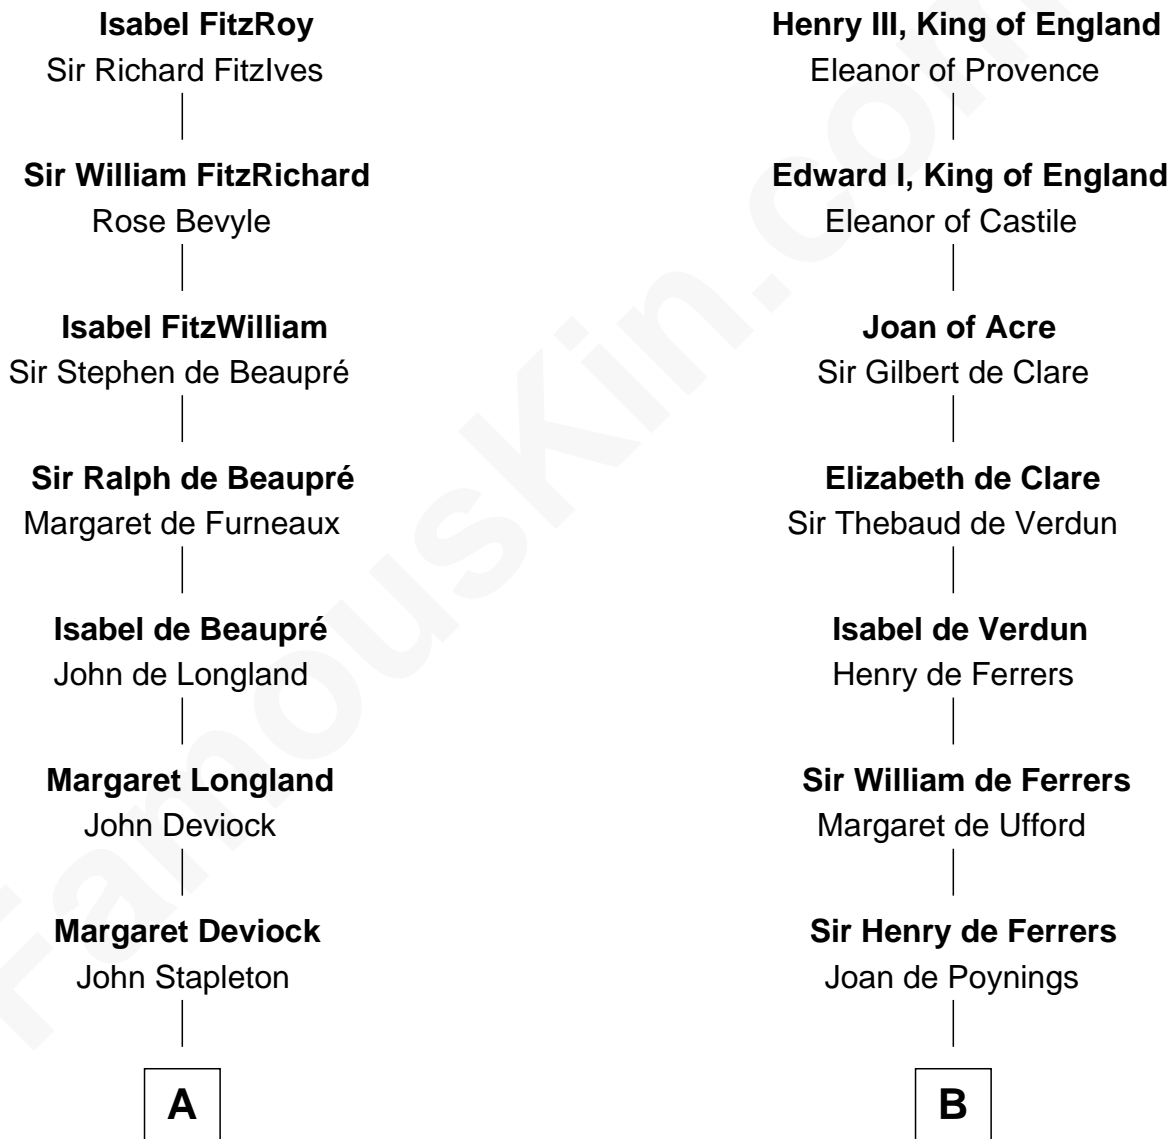

## Relationship Chart of

### Abraham Baldwin

*Signer of the U.S. Constitution*

19th cousin 2 times removed of

### Susan B. Anthony

*Women's Rights Advocate*

**John, King of England**

*with wife*

*with wife*

*Isabelle of Angoulême*

**C**

**Timothy Baldwin**  
Bathsheba Stone

**Michael Baldwin**  
Lucy Dudley

**Abraham Baldwin**  
*Signer of the U.S. Constitution*

**D**

**Thomas Hicks**  
Judith Akin

**Judith Hicks**  
David Anthony

**Humphrey Anthony**  
Hannah Lapham

**Daniel Anthony**  
Lucy Read