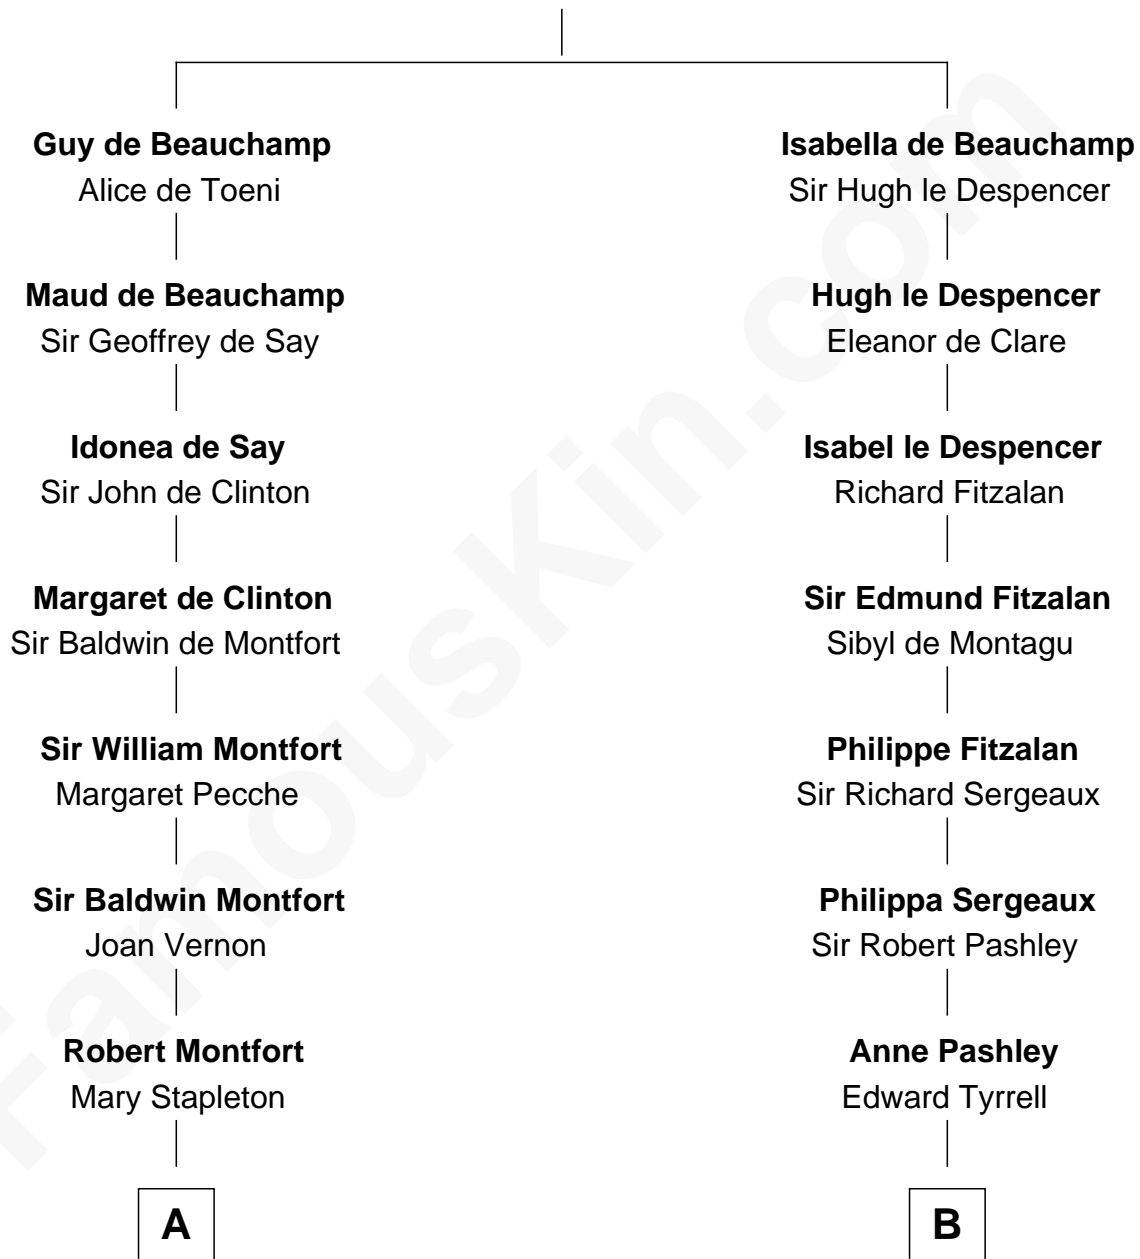

William de Beauchamp

Maud FitzJohn