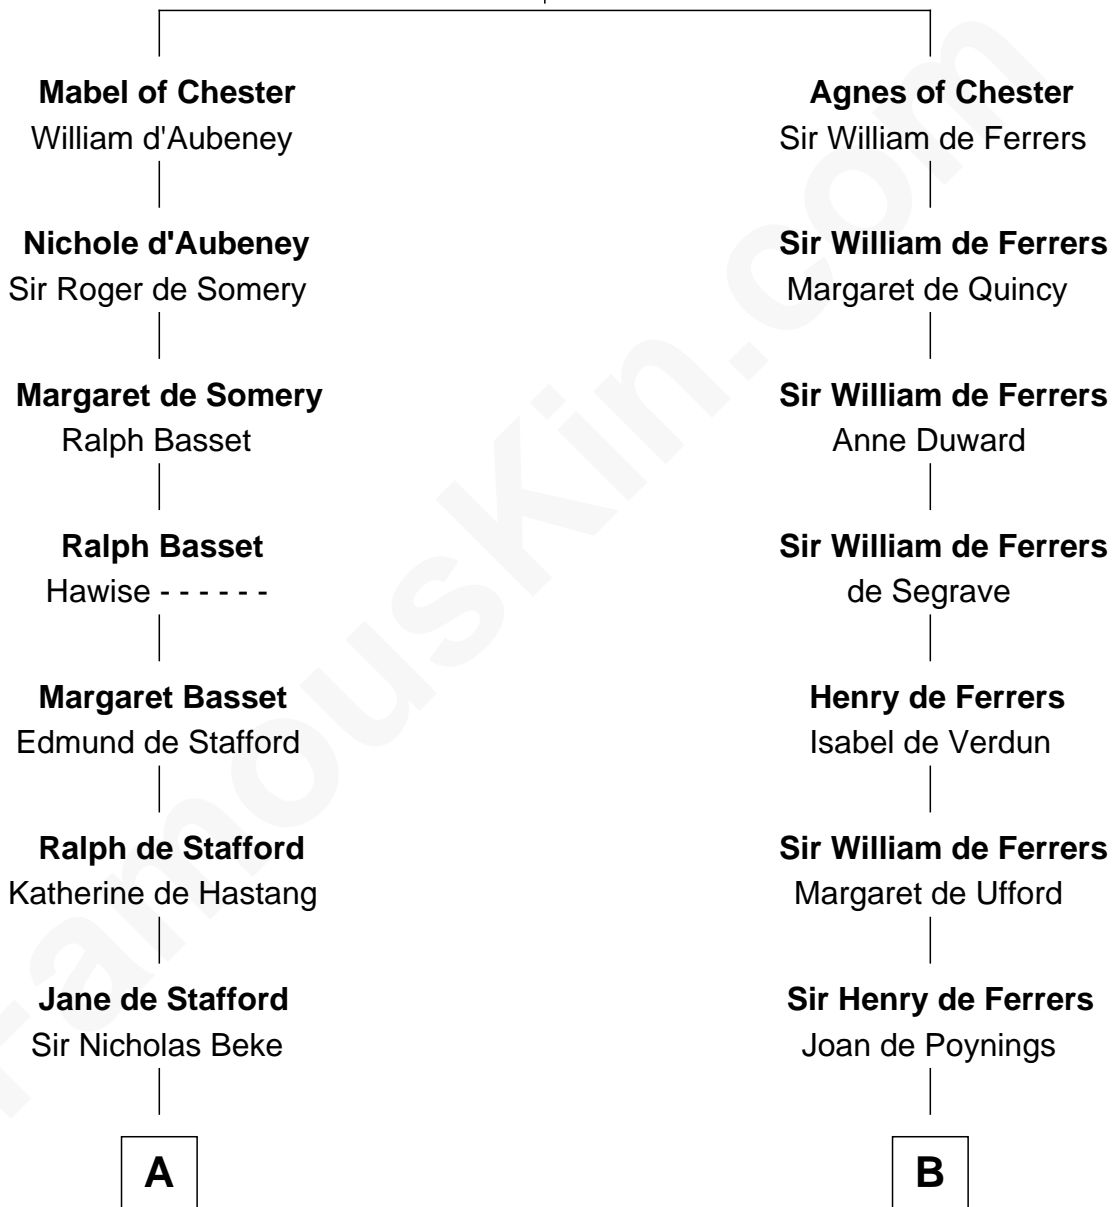

FamousKin.com Relationship Chart of

Abraham Baldwin

Signer of the U.S. Constitution

21st cousin of

Susan B. Anthony

Women's Rights Advocate

Hugh de Kevelioc
Bertrade de Montfort

C

Mary Bruen
John Baldwin

Abigail Baldwin
Samuel Baldwin

Timothy Baldwin
Bathsheba Stone

Michael Baldwin
Lucy Dudley

Abraham Baldwin
Signer of the U.S. Constitution

D

Thomas Hicks
Judith Akin

Judith Hicks
David Anthony

Humphrey Anthony
Hannah Lapham

Daniel Anthony
Lucy Read

Susan B. Anthony
Women's Rights Advocate