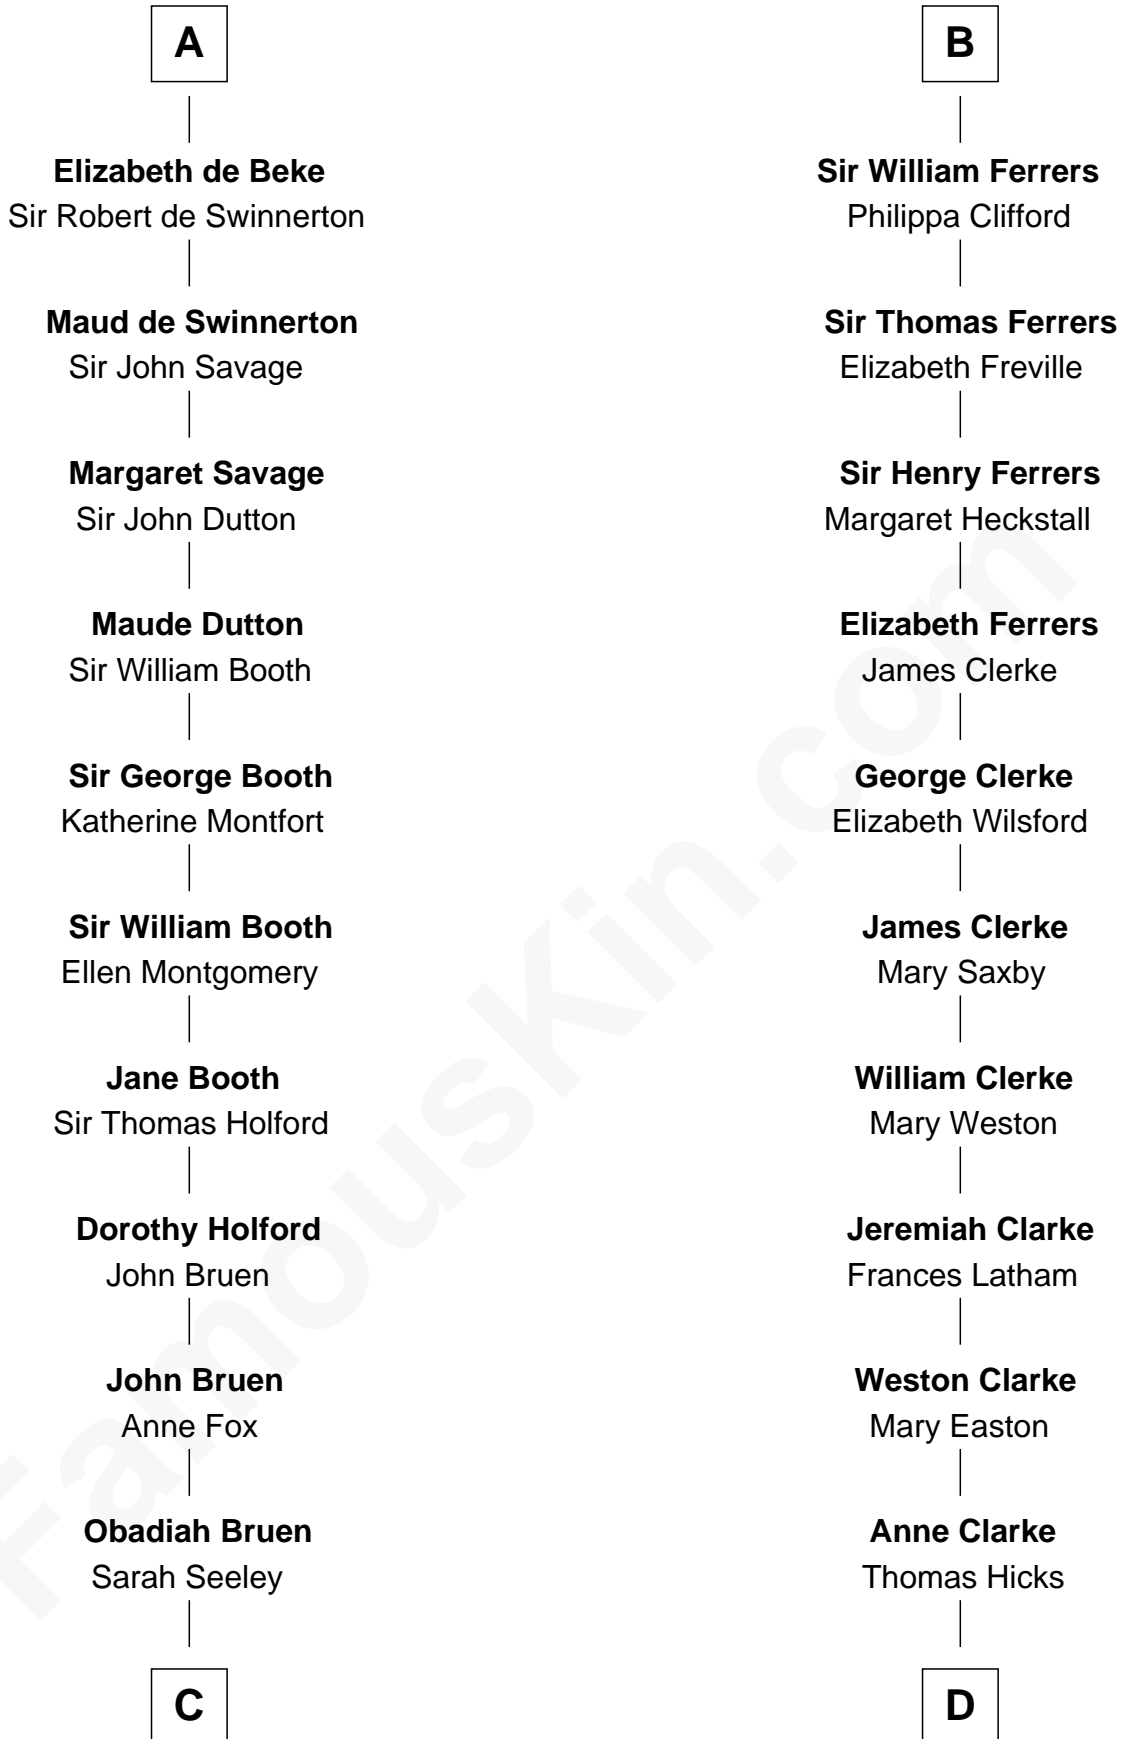

FamousKin.com Relationship Chart of

Abraham Baldwin

Signer of the U.S. Constitution

21st cousin of

Susan B. Anthony

Women's Rights Advocate

Hugh de Kevelioc
Bertrade de Montfort

C

Mary Bruen
John Baldwin

Abigail Baldwin
Samuel Baldwin

Timothy Baldwin
Bathsheba Stone

Michael Baldwin
Lucy Dudley

Abraham Baldwin
Signer of the U.S. Constitution

D

Thomas Hicks
Judith Akin

Judith Hicks
David Anthony