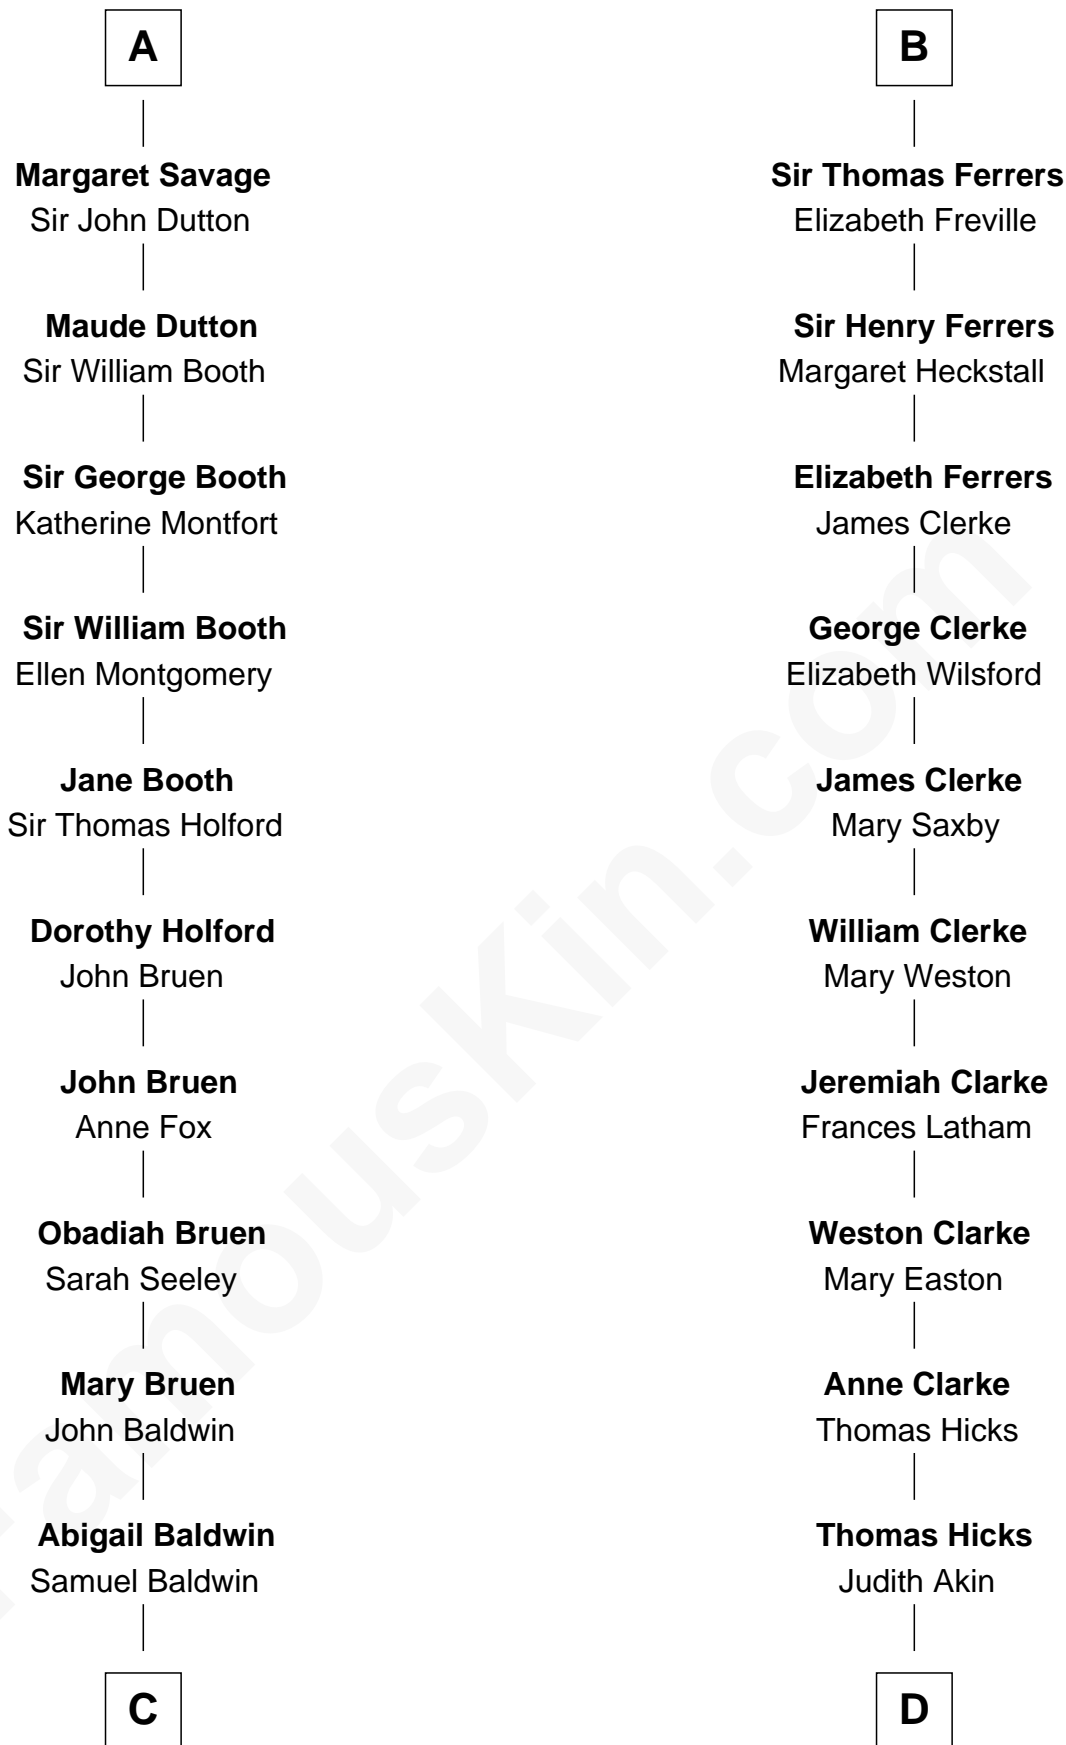

FamousKin.com Relationship Chart of

Abraham Baldwin

Signer of the U.S. Constitution

19th cousin 1 time removed of

Susan B. Anthony

Women's Rights Advocate

Sir Roger de Quincy
Helen of Galloway

C

Timothy Baldwin
Bathsheba Stone

Michael Baldwin
Lucy Dudley

Abraham Baldwin
Signer of the U.S. Constitution

D

Judith Hicks
David Anthony

Humphrey Anthony
Hannah Lapham

Daniel Anthony
Lucy Read

Susan B. Anthony
Women's Rights Advocate