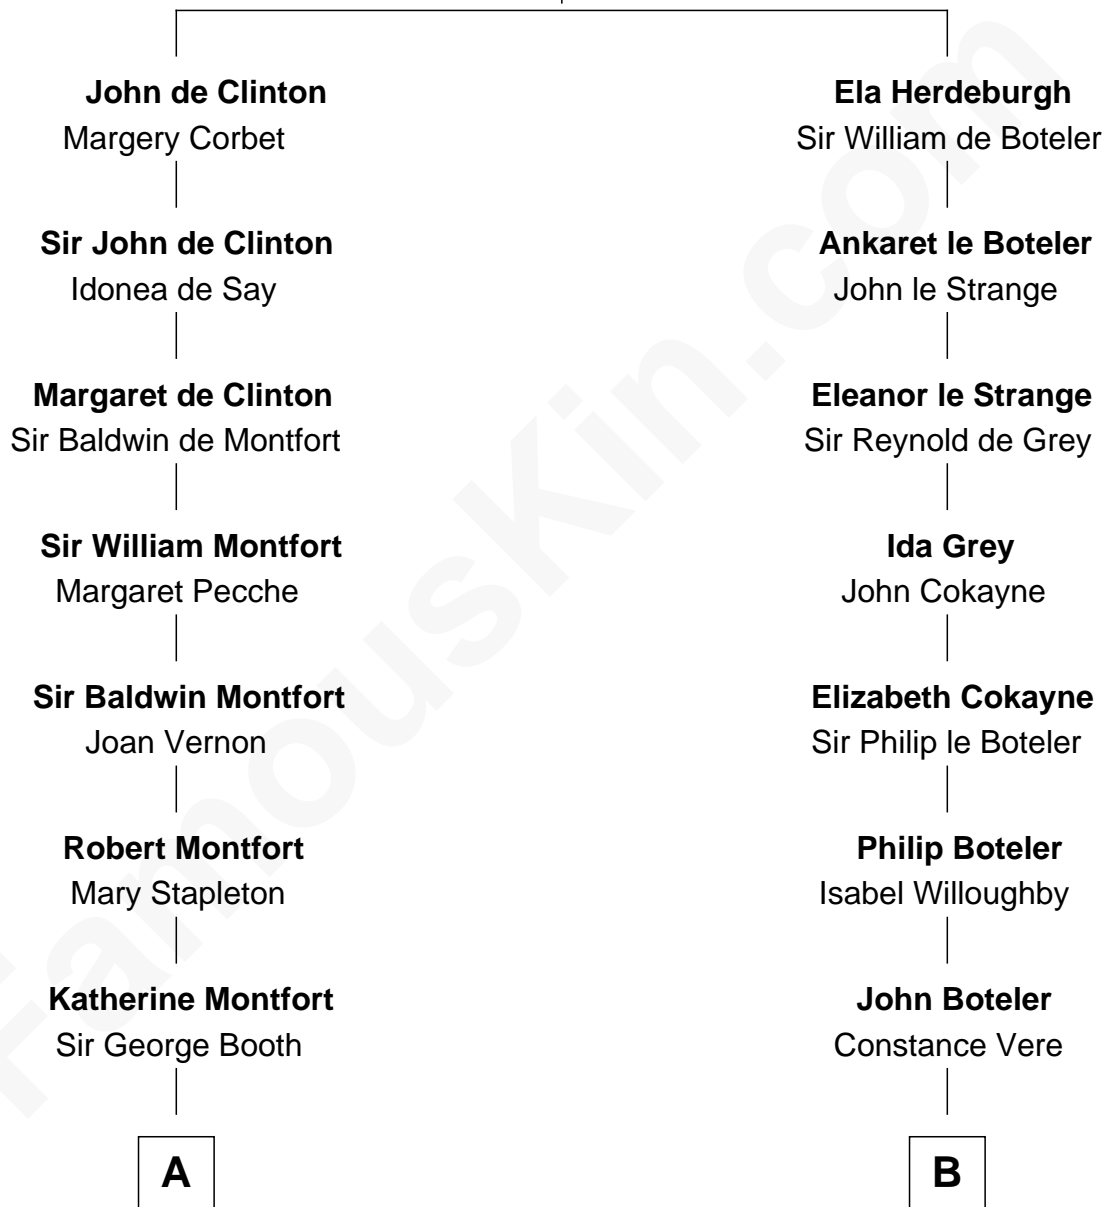

## Relationship Chart of

### Abraham Baldwin

*Signer of the U.S. Constitution*

16th cousin 3 times removed of

### Susan B. Anthony

*Women's Rights Advocate*

**Ida de Odingsells**

*with husband*

*John de Clinton*

*with husband*

*Sir Roger de Herdeburgh*

**C**

—  
**Humphrey Anthony**

Hannah Lapham

—  
**Daniel Anthony**

Lucy Read

—  
**Susan B. Anthony**

*Women's Rights Advocate*

FamousKin.com