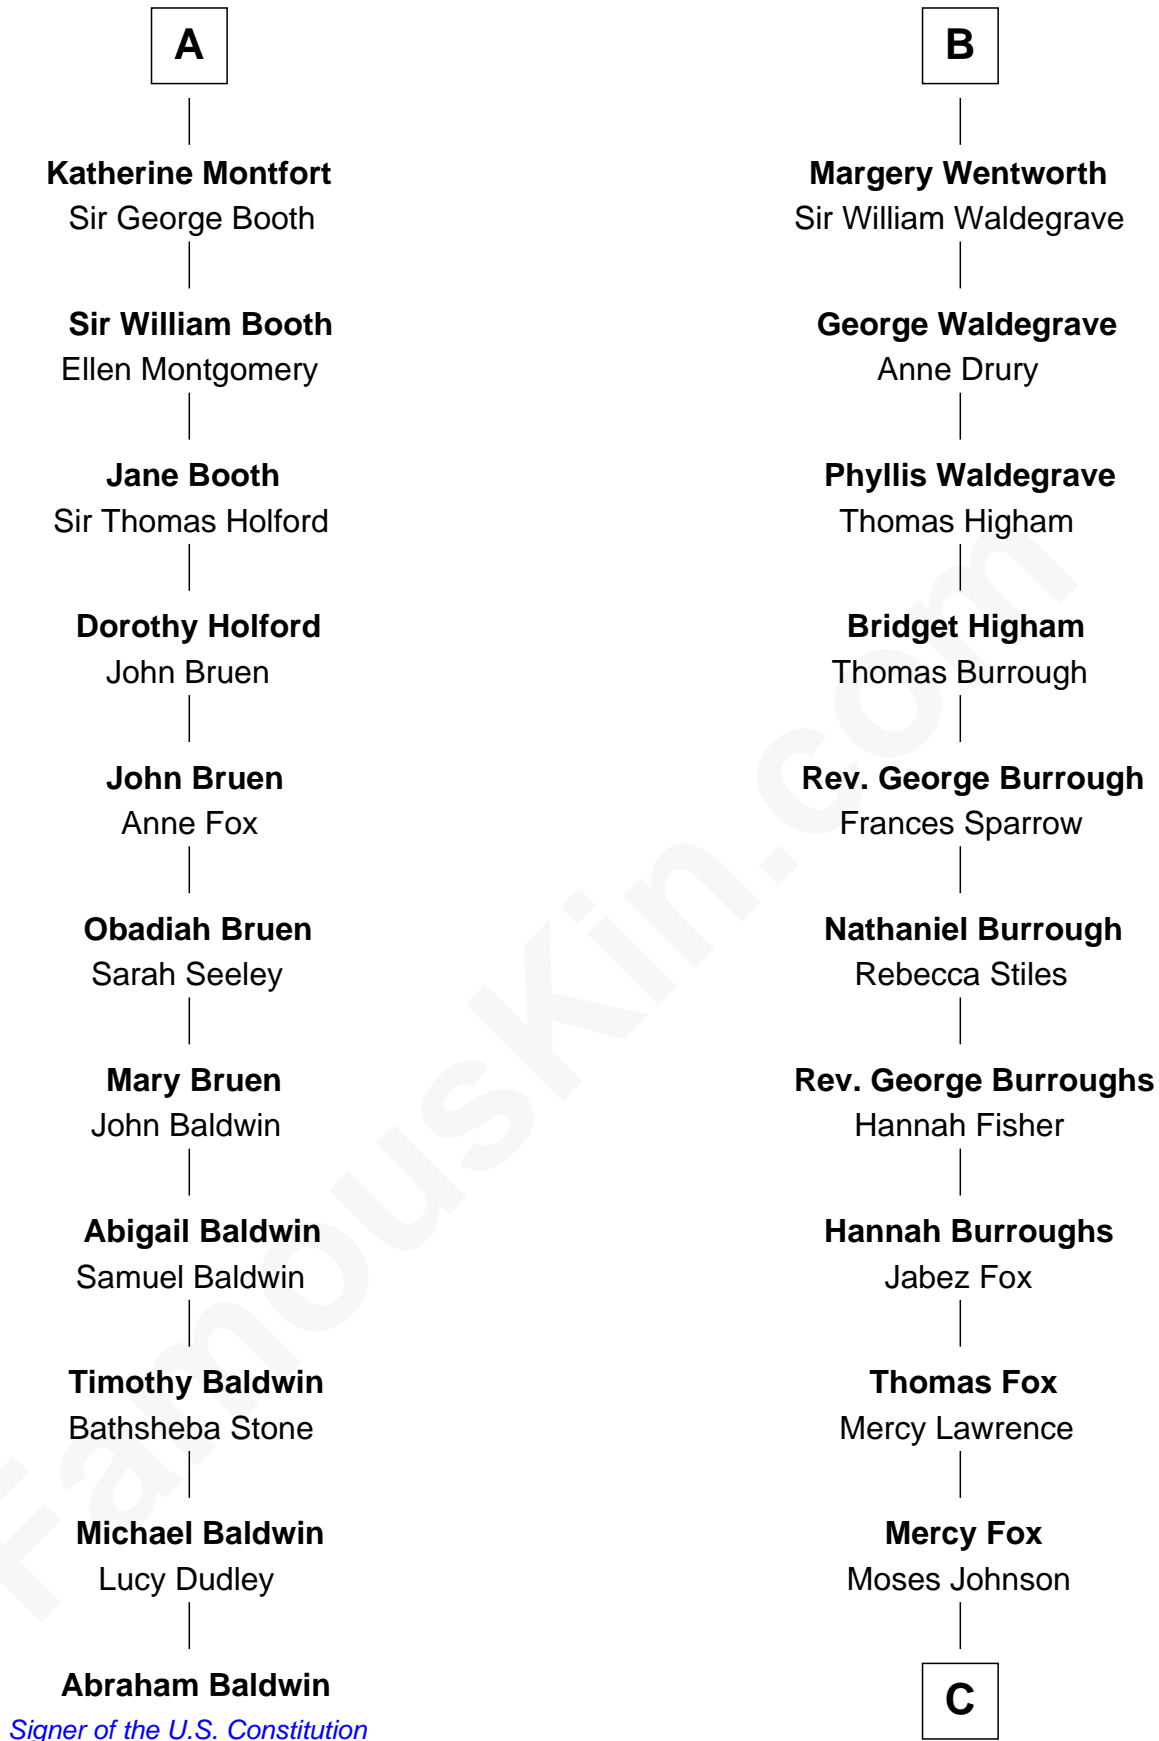

FamousKin.com Relationship Chart of

Abraham Baldwin

Signer of the U.S. Constitution

17th cousin 4 times removed of

Walt Disney

Co-Founder of The Walt Disney Company

C

Fanny Johnson

John Call

Eber Call

Violette Lawrence

Charles Call

Henrietta Gross

Flora Call

Elias Charles Disney

Walt Disney