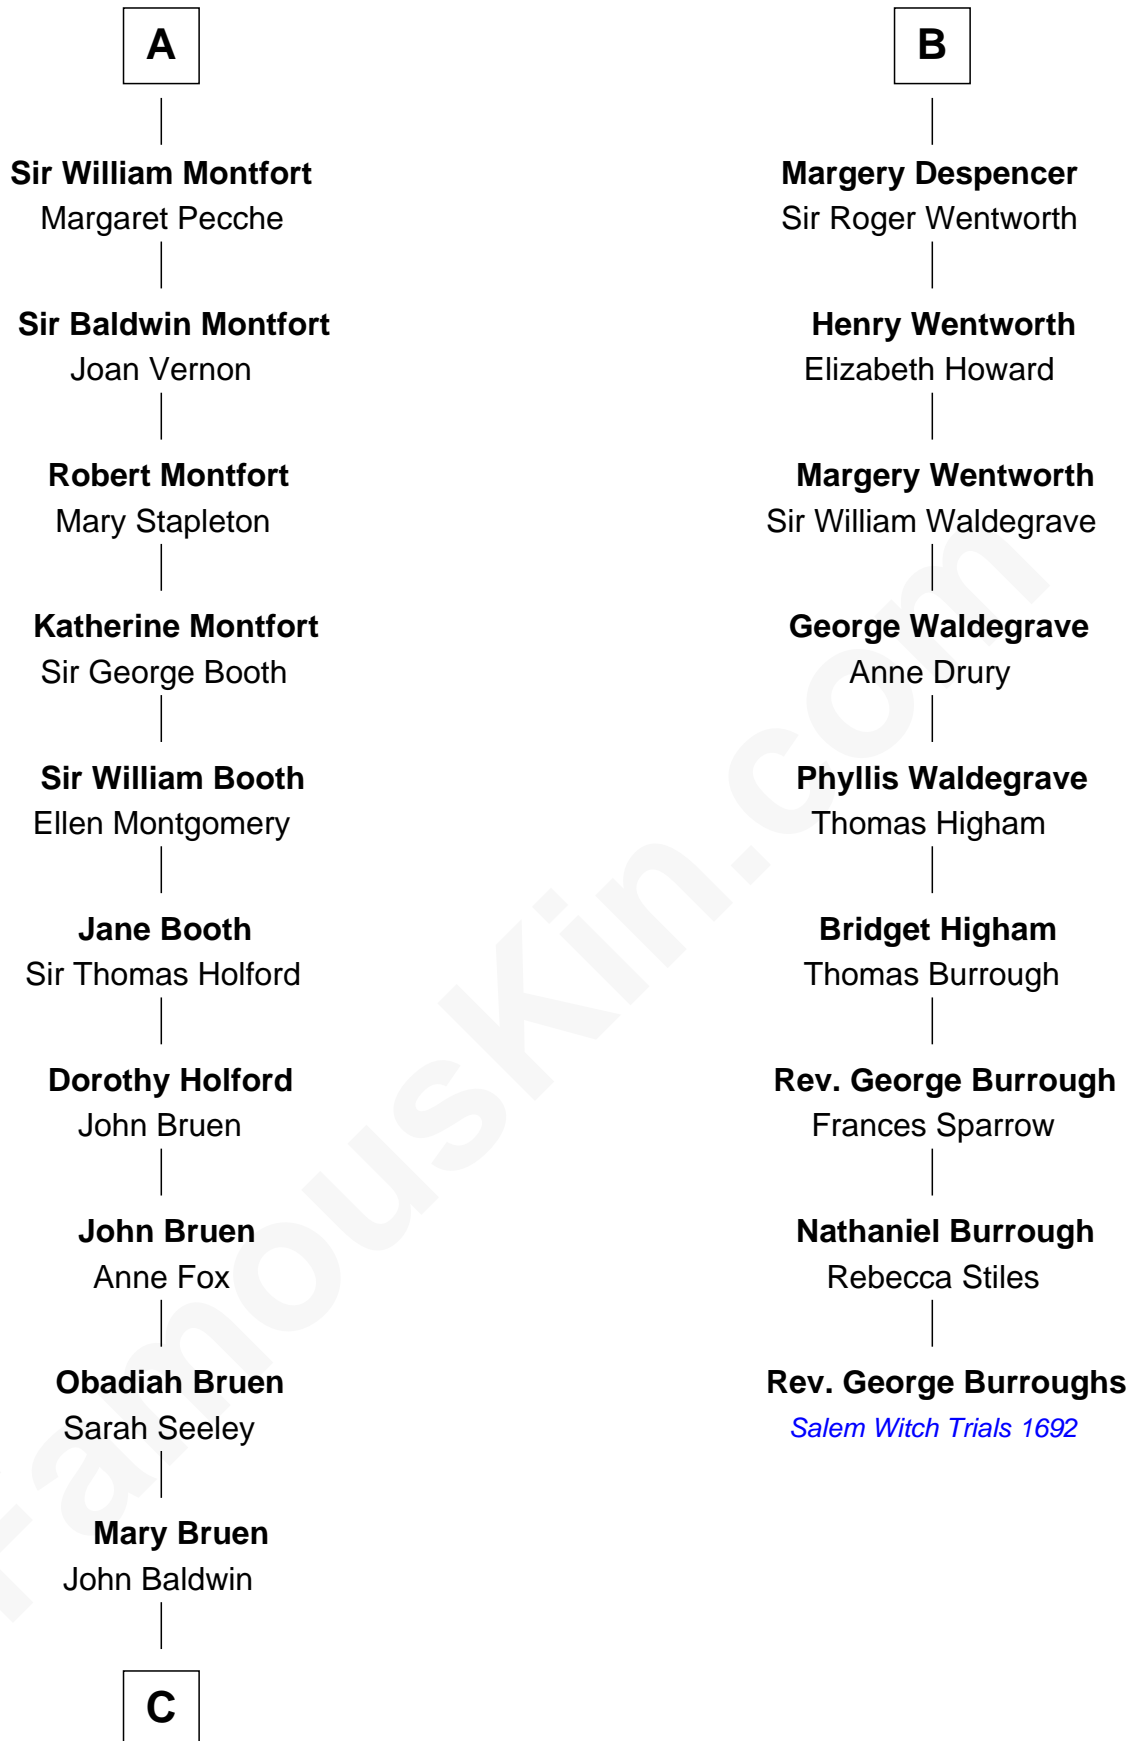

FamousKin.com

Relationship Chart of

Abraham Baldwin

Signer of the U.S. Constitution

15th cousin 5 times removed of

Rev. George Burroughs

Executed for Witchcraft, Salem 1692

C

—
Abigail Baldwin

Samuel Baldwin

—
Timothy Baldwin

Bathsheba Stone

—
Michael Baldwin

Lucy Dudley

—
Abraham Baldwin

Signer of the U.S. Constitution