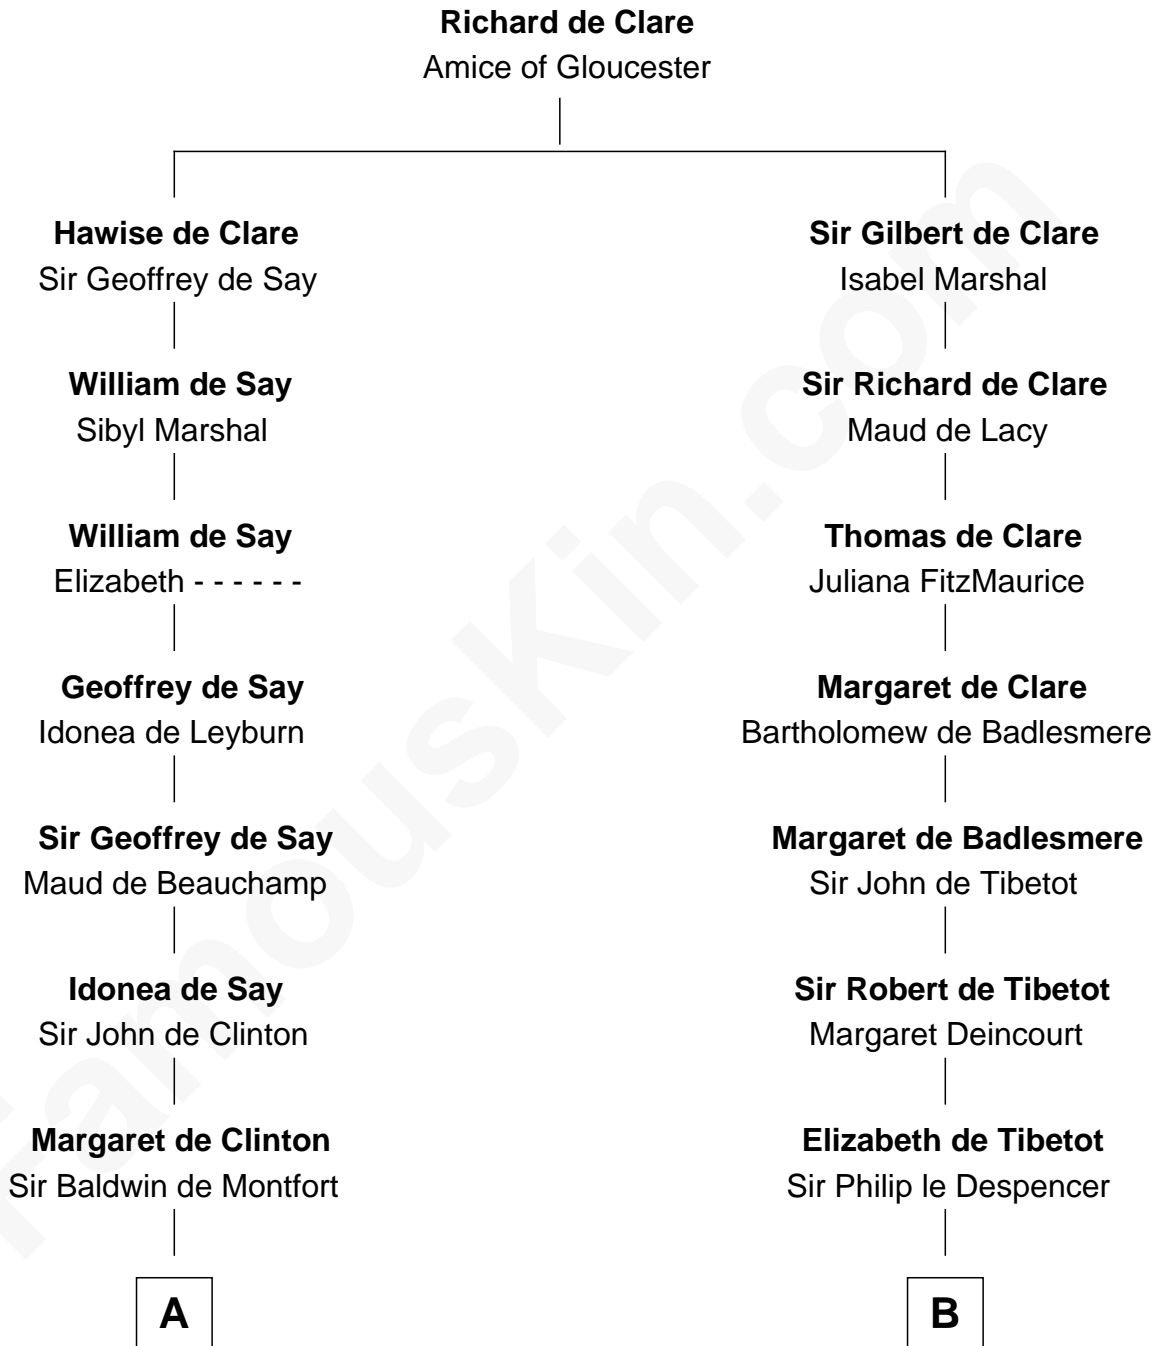

FamousKin.com

Relationship Chart of

Abraham Baldwin

Signer of the U.S. Constitution

15th cousin 5 times removed of

Rev. George Burroughs

Executed for Witchcraft, Salem 1692

C

—
Abigail Baldwin

Samuel Baldwin

—
Timothy Baldwin

Bathsheba Stone

—
Michael Baldwin

Lucy Dudley

—
Abraham Baldwin

Signer of the U.S. Constitution