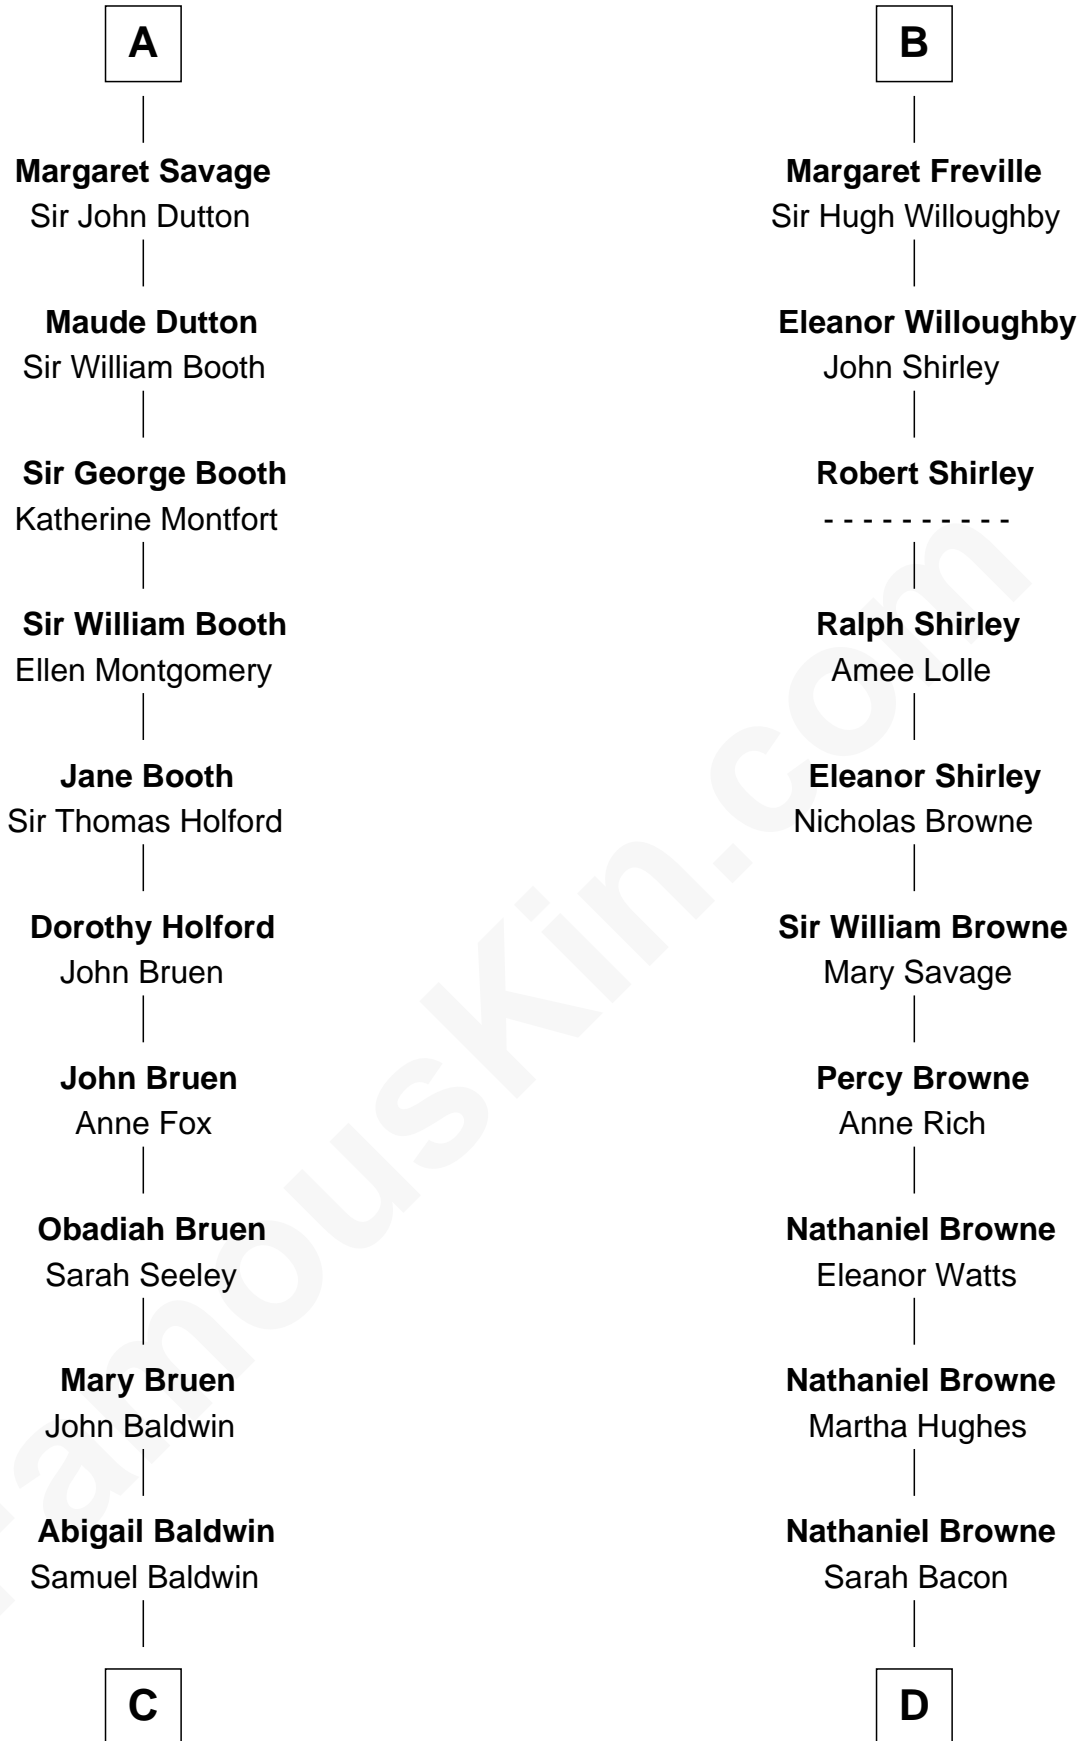

FamousKin.com

Relationship Chart of

Abraham Baldwin

Signer of the U.S. Constitution

19th cousin 2 times removed of

William Henry Moore

Co-Founder, U.S. Steel and Nabisco

Sir William Longespee

Ela of Salisbury

Stephen Longespee
Emmeline de Ridelisford

Ela Longespee
Sir Roger la Zouche

Sir Alan la Zouche
Eleanor de Segrave

Maude la Zouche
Sir Robert de Holland

Maude de Holland
Sir Thomas de Swinnerton

Sir Robert de Swinnerton
Elizabeth de Beke

Maud de Swinnerton
Sir John Savage

A

Ida Longespee
Sir William de Beauchamp

Beatrice de Beauchamp
Thomas FitzOtto

Maud FitzThomas
John de Botetourte

Thomas de Botetourte
Joan de Somery

John de Botetourte
Joyce la Zouche de Mortimer

Joyce de Botetourte
Sir Baldwin Freville

Sir Baldwin Freville
Maude le Scrope

B

C

Timothy Baldwin
Bathsheba Stone

Michael Baldwin
Lucy Dudley

Abraham Baldwin
Signer of the U.S. Constitution