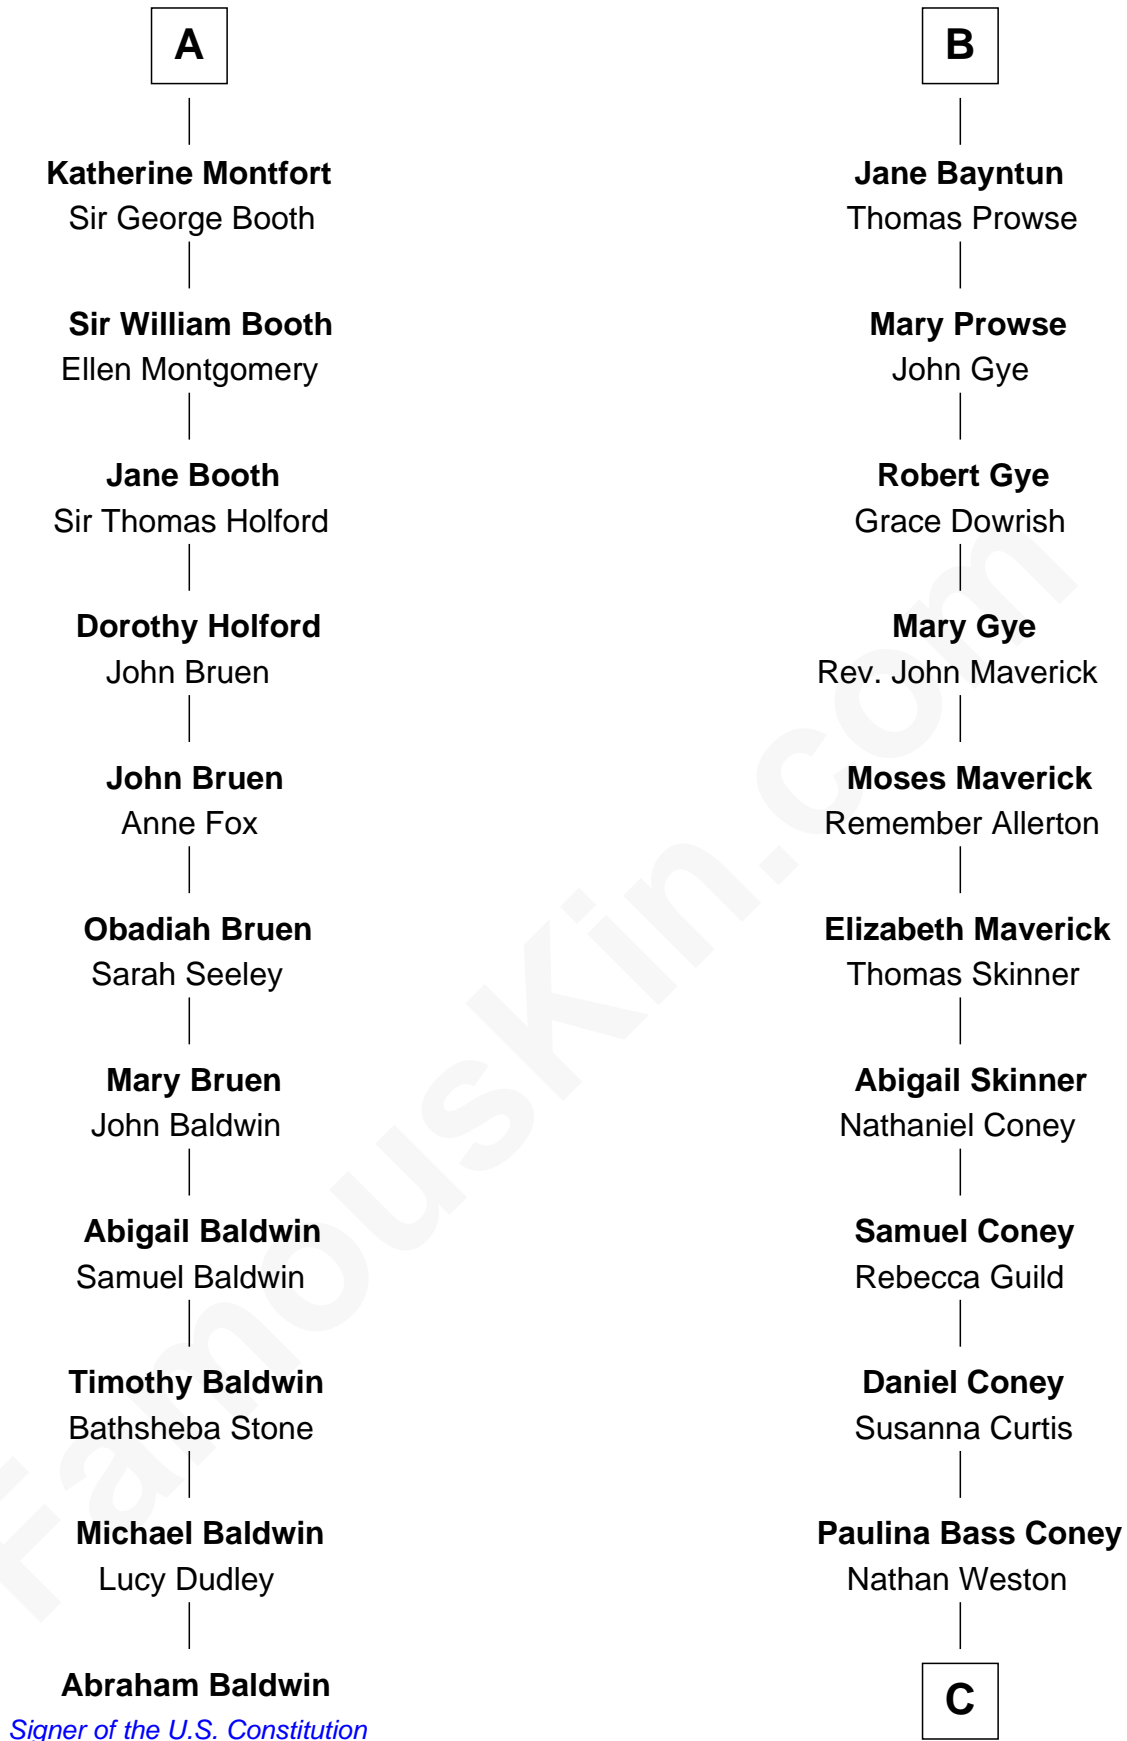

FamousKin.com

Relationship Chart of

Abraham Baldwin

Signer of the U.S. Constitution

17th cousin 1 time removed of

Melville Fuller

8th Chief Justice of the U.S. Supreme Court

C

—
Catherine Martin Weston

Frederick Augustus Fuller

—
Melville Fuller

8th U.S. Chief Justice

FamousKin.com