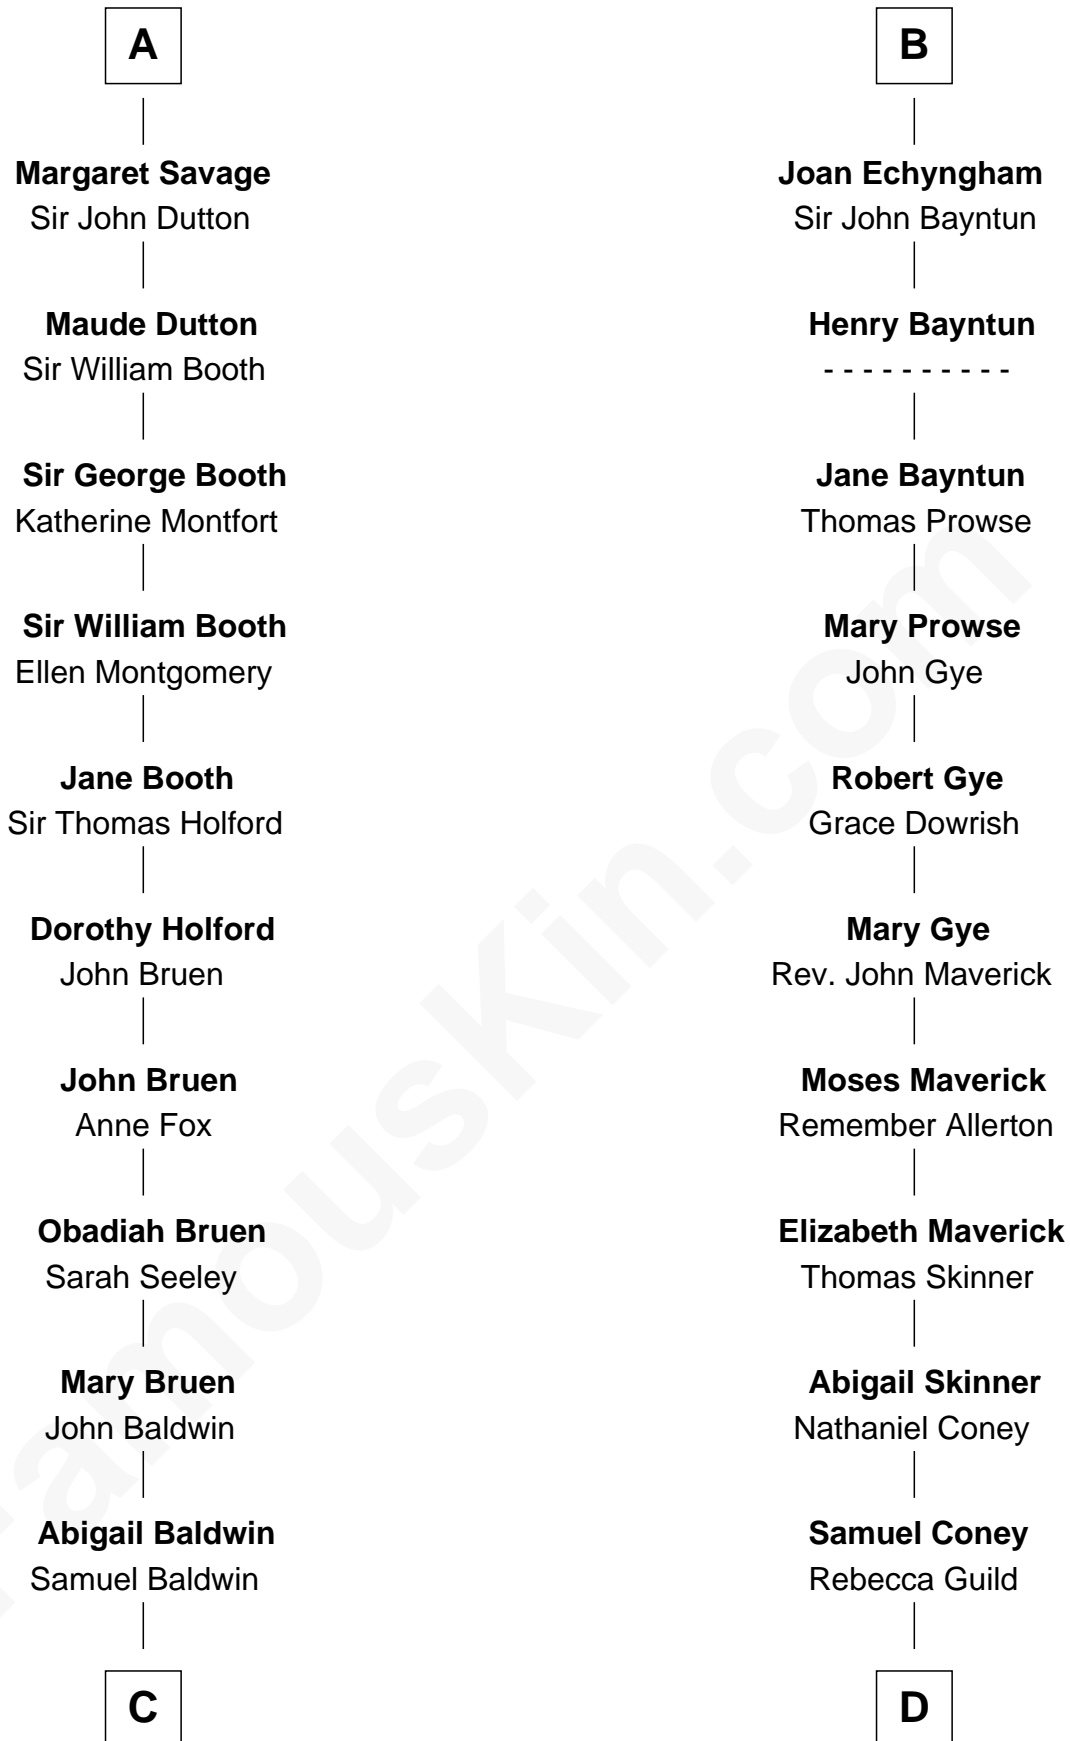

## Relationship Chart of

### Abraham Baldwin

*Signer of the U.S. Constitution*

19th cousin 1 time removed of

### Melville Fuller

*8th Chief Justice of the U.S. Supreme Court*

**C**

**Timothy Baldwin**  
Bathsheba Stone

**Michael Baldwin**  
Lucy Dudley

**Abraham Baldwin**  
*Signer of the U.S. Constitution*

**D**

**Daniel Coney**  
Susanna Curtis

**Paulina Bass Coney**  
Nathan Weston

**Catherine Martin Weston**  
Frederick Augustus Fuller

**Melville Fuller**  
*8th U.S. Chief Justice*

FamousKin.com