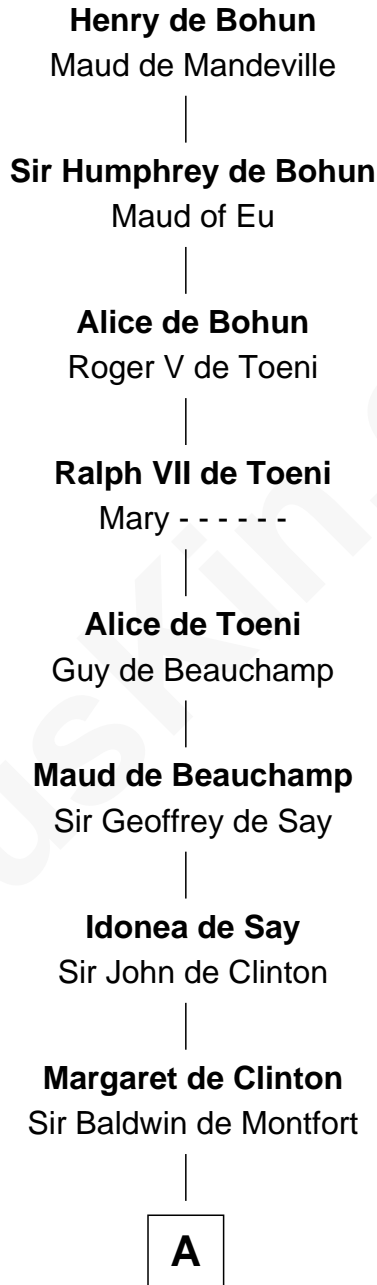

# FamousKin.com Relationship Chart of

**Abraham Baldwin**

*Signer of the U.S. Constitution*

**19th Great-grandson of**

**Henry de Bohun**

*Magna Carta Surety*

**A**

—  
**Sir William Montfort**

Margaret Pecche

—  
**Sir Baldwin Montfort**

Joan Vernon

—  
**Robert Montfort**

Mary Stapleton

—  
**Katherine Montfort**

Sir George Booth

—  
**Sir William Booth**

Ellen Montgomery

—  
**Jane Booth**

Sir Thomas Holford

—  
**Dorothy Holford**

John Bruen

—  
**John Bruen**

Anne Fox

—  
**Obadiah Bruen**

Bathsheba Stone

—  
**Michael Baldwin**

Lucy Dudley

—  
**Abraham Baldwin**

*Signer of the U.S. Constitution*

FamousKin.com