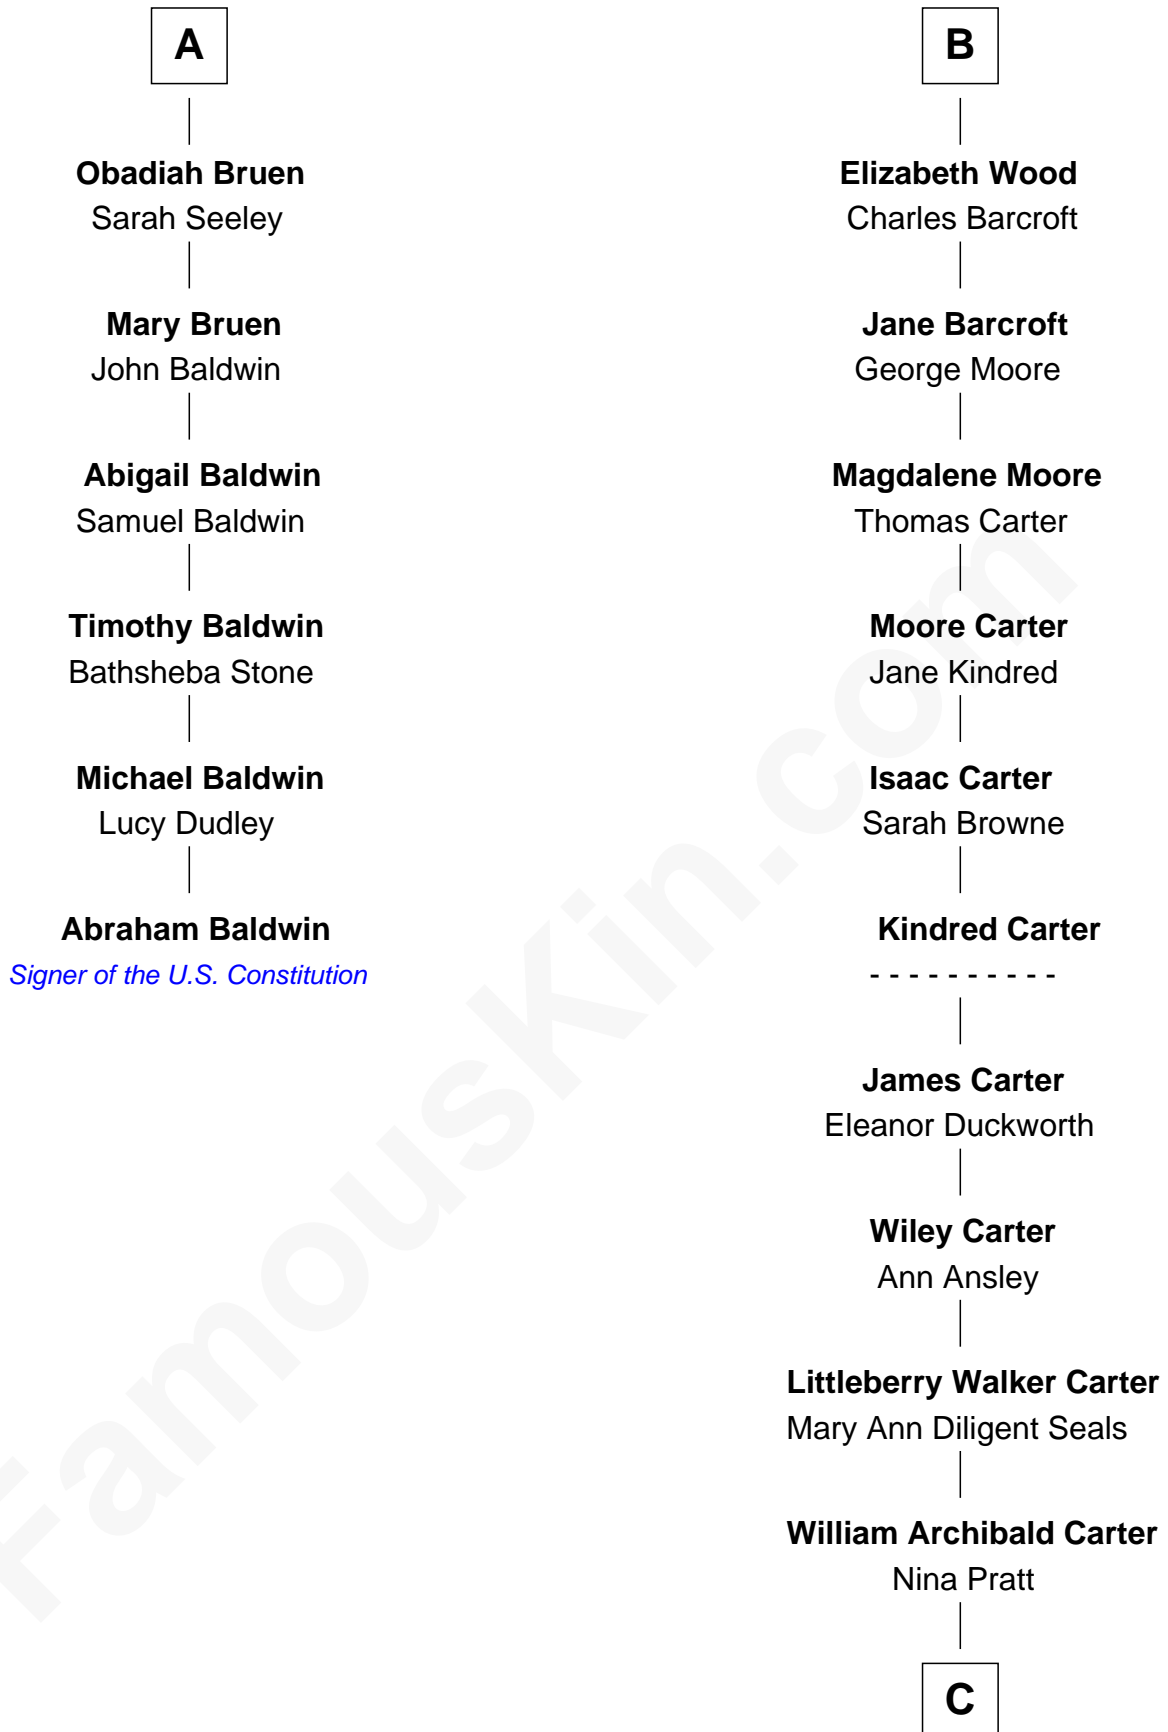

FamousKin.com Relationship Chart of

Abraham Baldwin

Signer of the U.S. Constitution

12th cousin 6 times removed of

Jimmy Carter

39th U.S. President

Maud de Swinnerton

with husband
Sir John Savage

Alice Ipstones

Sir Randall Brereton

Sir William Brereton

Catherine Wylde

Edward Brereton

Elizabeth Roydon

John Brereton

Margaret Fychan

Owen Brereton

Elizabeth Salisbury

John Brereton

Margaret Wynn

Dorothy Brereton

Peter Wood

B

C

Earl Carter
Lillian Gordy

Jimmy Carter
39th U.S. President

FamousKin.com