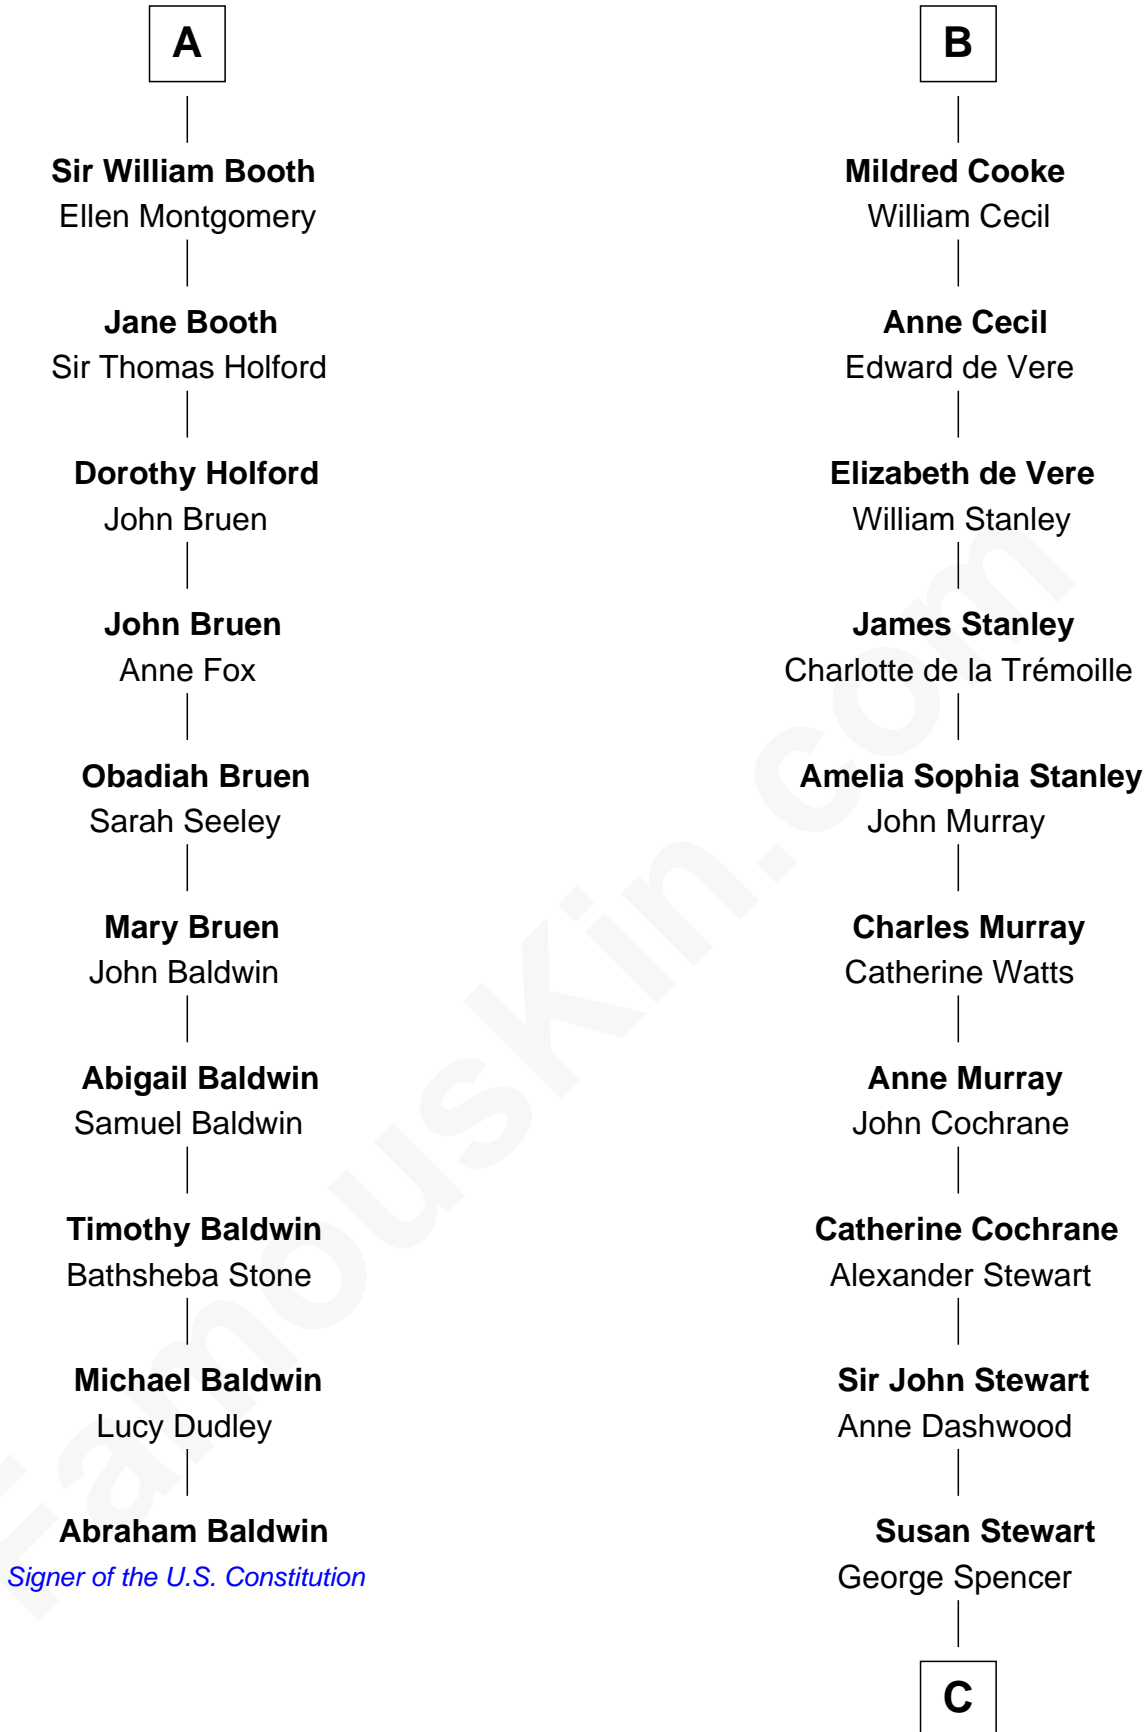

FamousKin.com Relationship Chart of

Abraham Baldwin

Signer of the U.S. Constitution

16th cousin 4 times removed of

Sir Winston Churchill

Prime Minister of the United Kingdom

C

—
Sir George Spencer-Churchill

Jane Stewart

—
Sir John Winston Spencer-Churchill

Frances Anne Emily Vane

—
Randolph Henry Spencer-Churchill

Jeanette Jerome

—
Sir Winston Churchill

Prime Minister of the United Kingdom

FamousKin.com