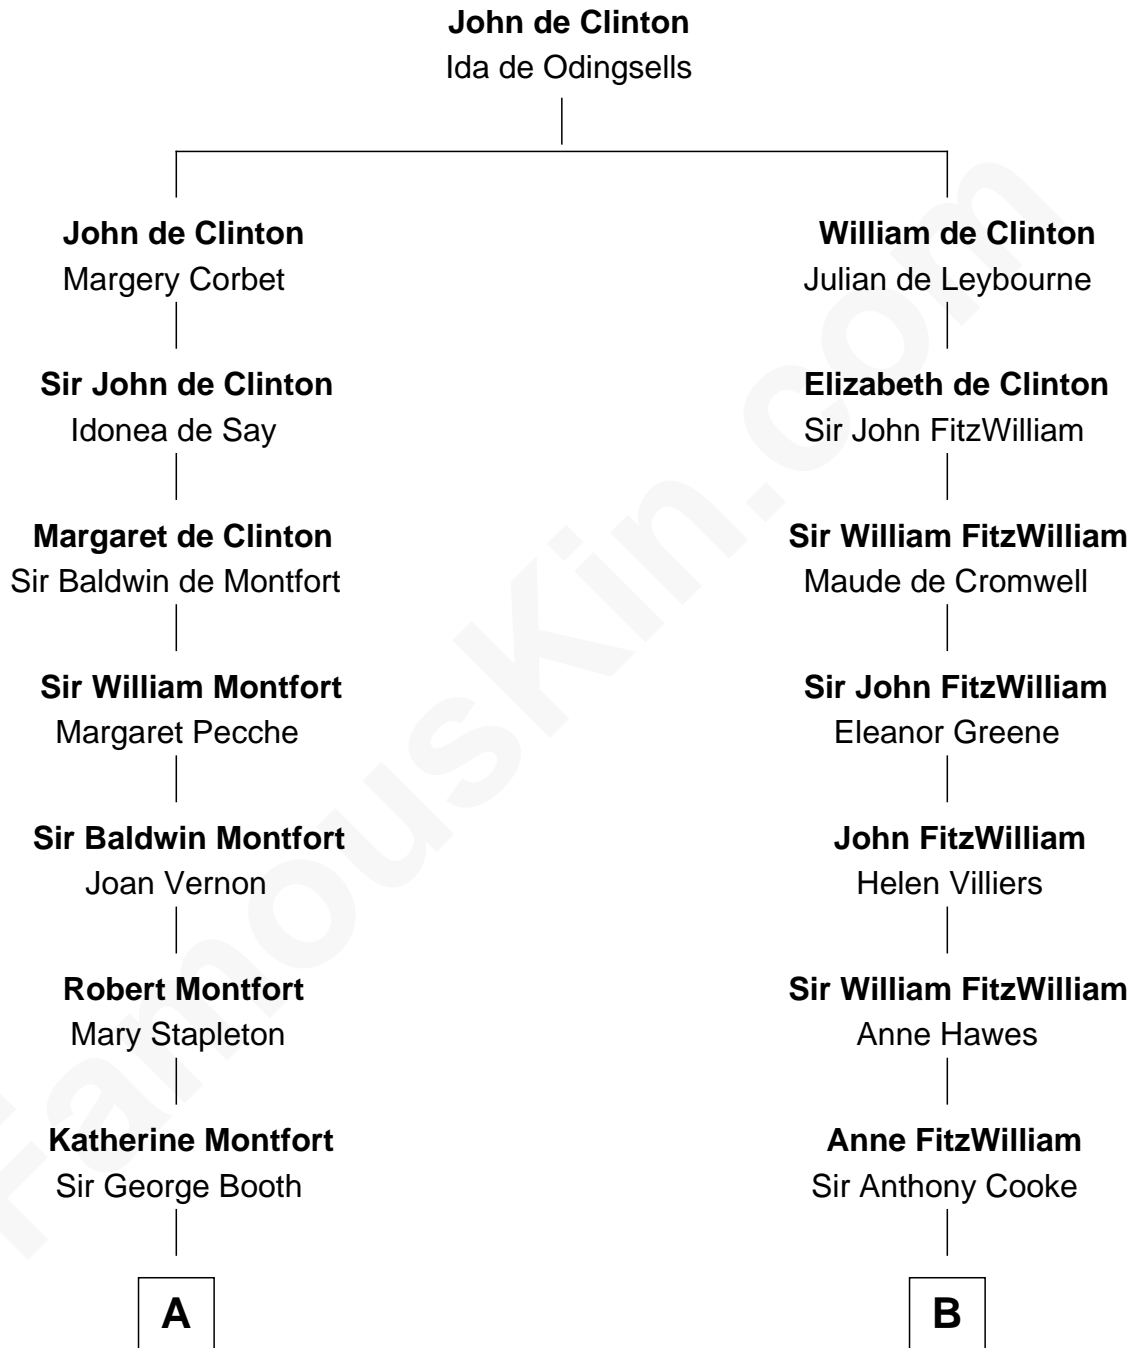

FamousKin.com Relationship Chart of

Abraham Baldwin

Signer of the U.S. Constitution

16th cousin 4 times removed of

Sir Winston Churchill

Prime Minister of the United Kingdom

C

—
Sir George Spencer-Churchill

Jane Stewart

—
Sir John Winston Spencer-Churchill

Frances Anne Emily Vane

—
Randolph Henry Spencer-Churchill

Jeanette Jerome

—
Sir Winston Churchill

Prime Minister of the United Kingdom

FamousKin.com