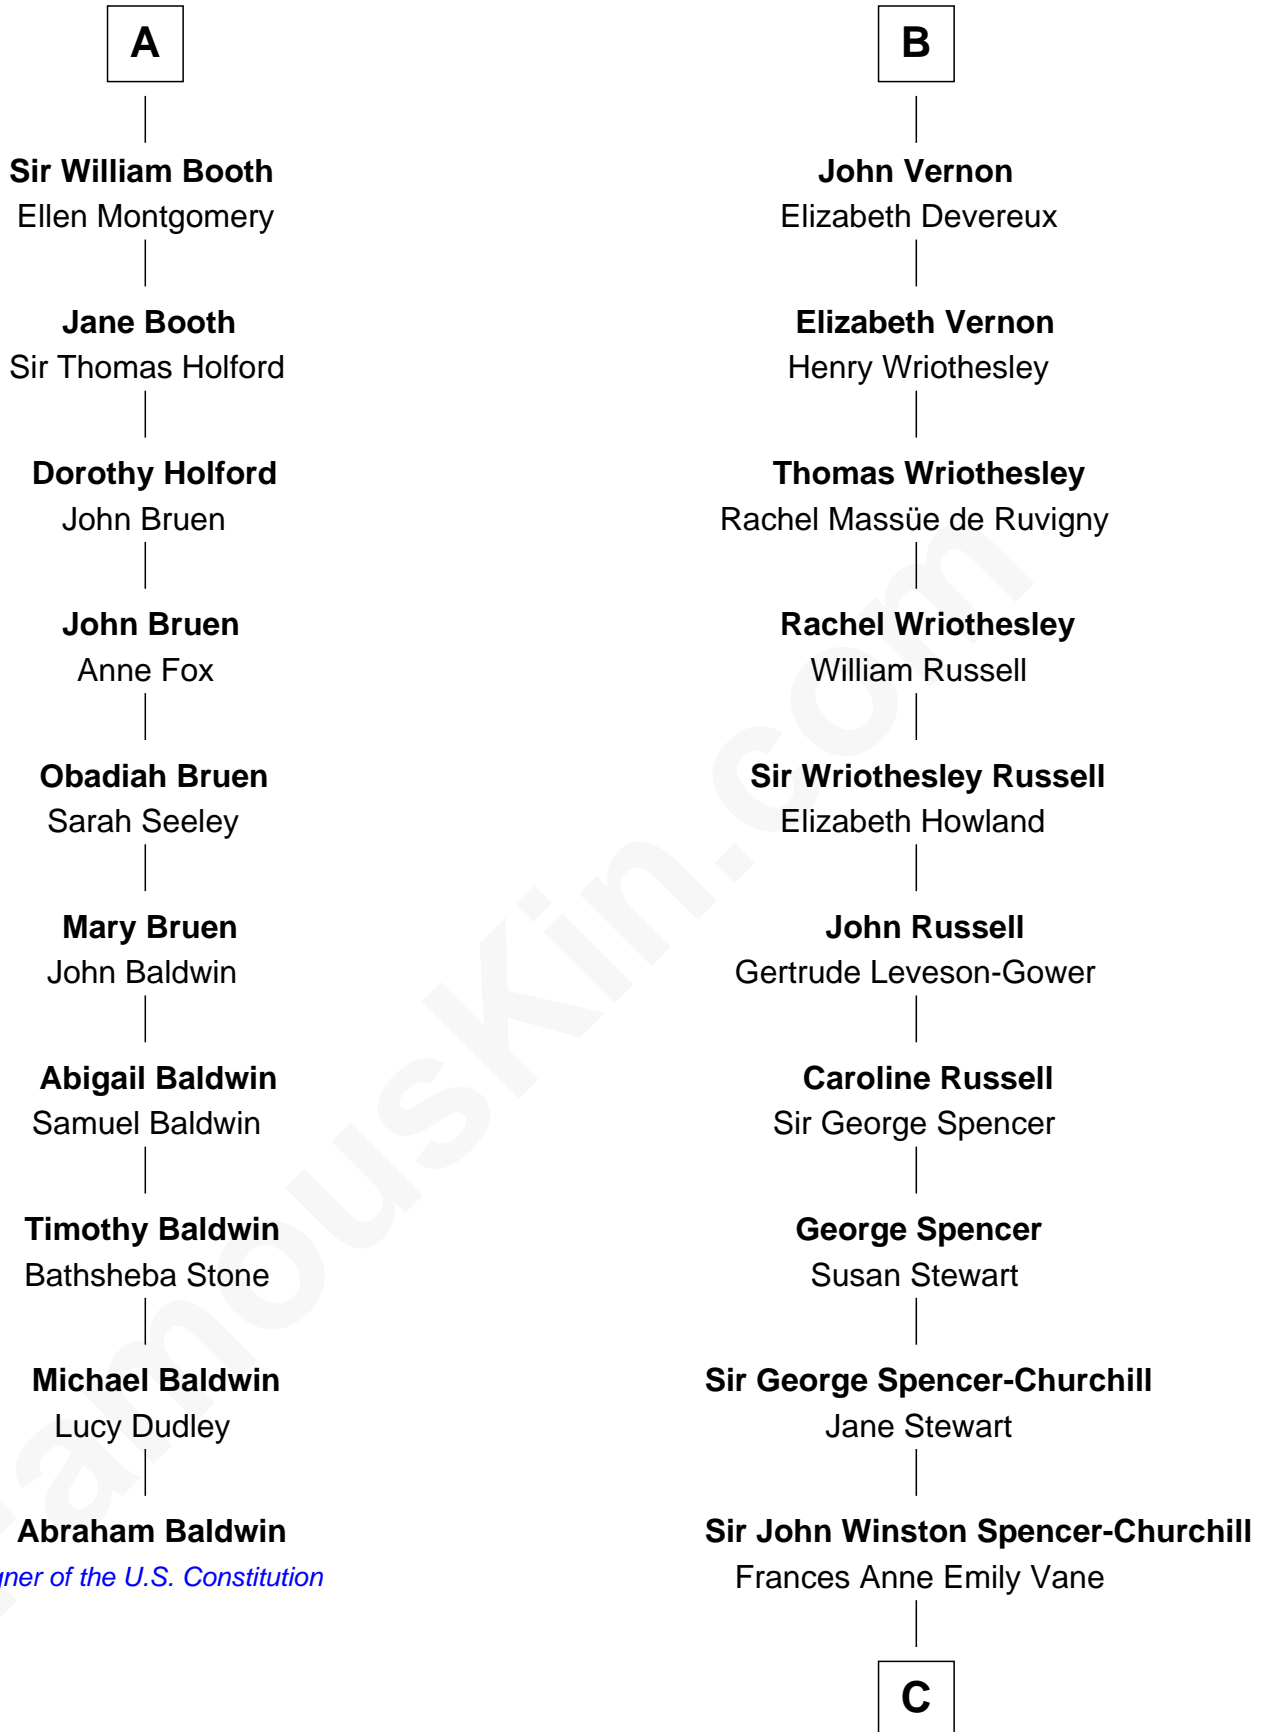

FamousKin.com

Relationship Chart of

Abraham Baldwin

Signer of the U.S. Constitution

16th cousin 2 times removed of

Sir Winston Churchill

Prime Minister of the United Kingdom

C

Randolph Henry Spencer-Churchill

Jeanette Jerome

Sir Winston Churchill

Prime Minister of the United Kingdom

FamousKin.com