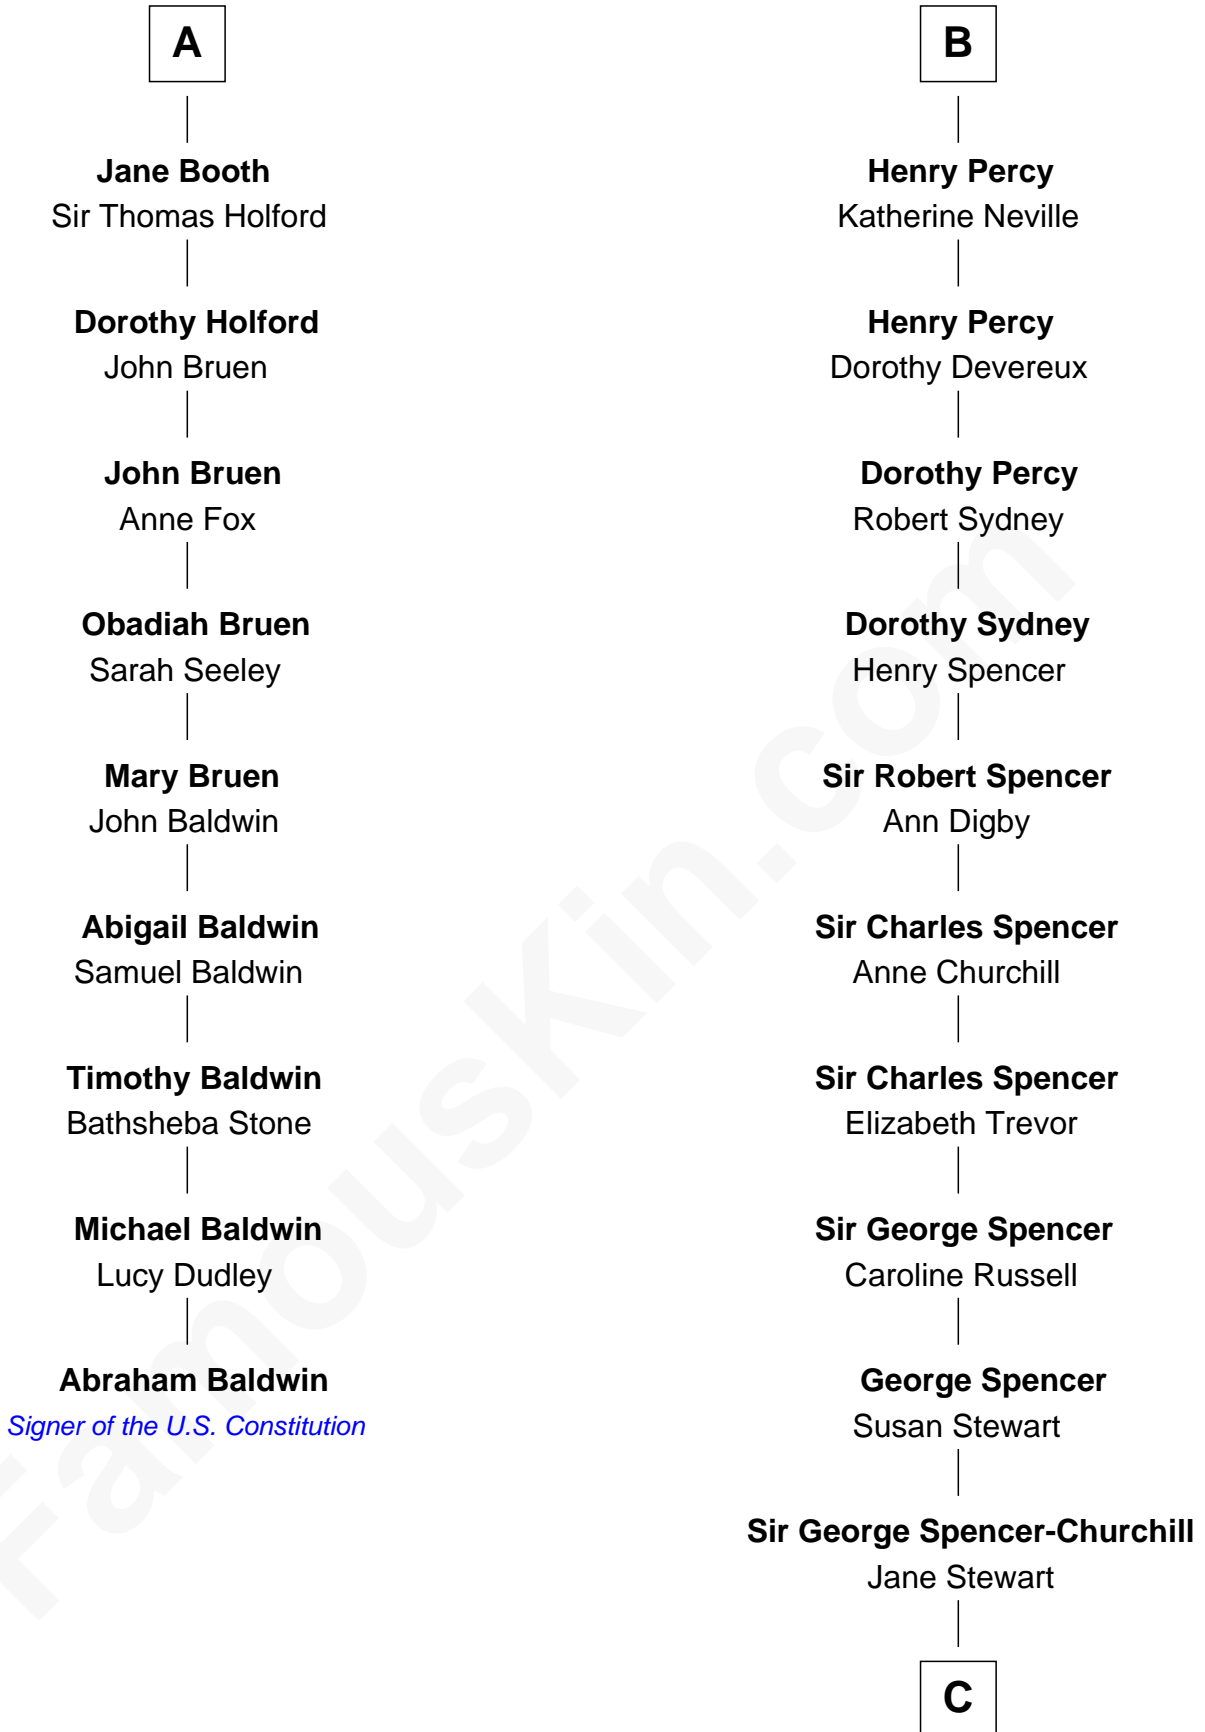

FamousKin.com Relationship Chart of

Abraham Baldwin

Signer of the U.S. Constitution

15th cousin 4 times removed of

Sir Winston Churchill

Prime Minister of the United Kingdom

Sir Robert de Holland

Maude la Zouche

C

Sir John Winston Spencer-Churchill

Frances Anne Emily Vane

Randolph Henry Spencer-Churchill

Jeanette Jerome

Sir Winston Churchill

Prime Minister of the United Kingdom

FamousKin.com