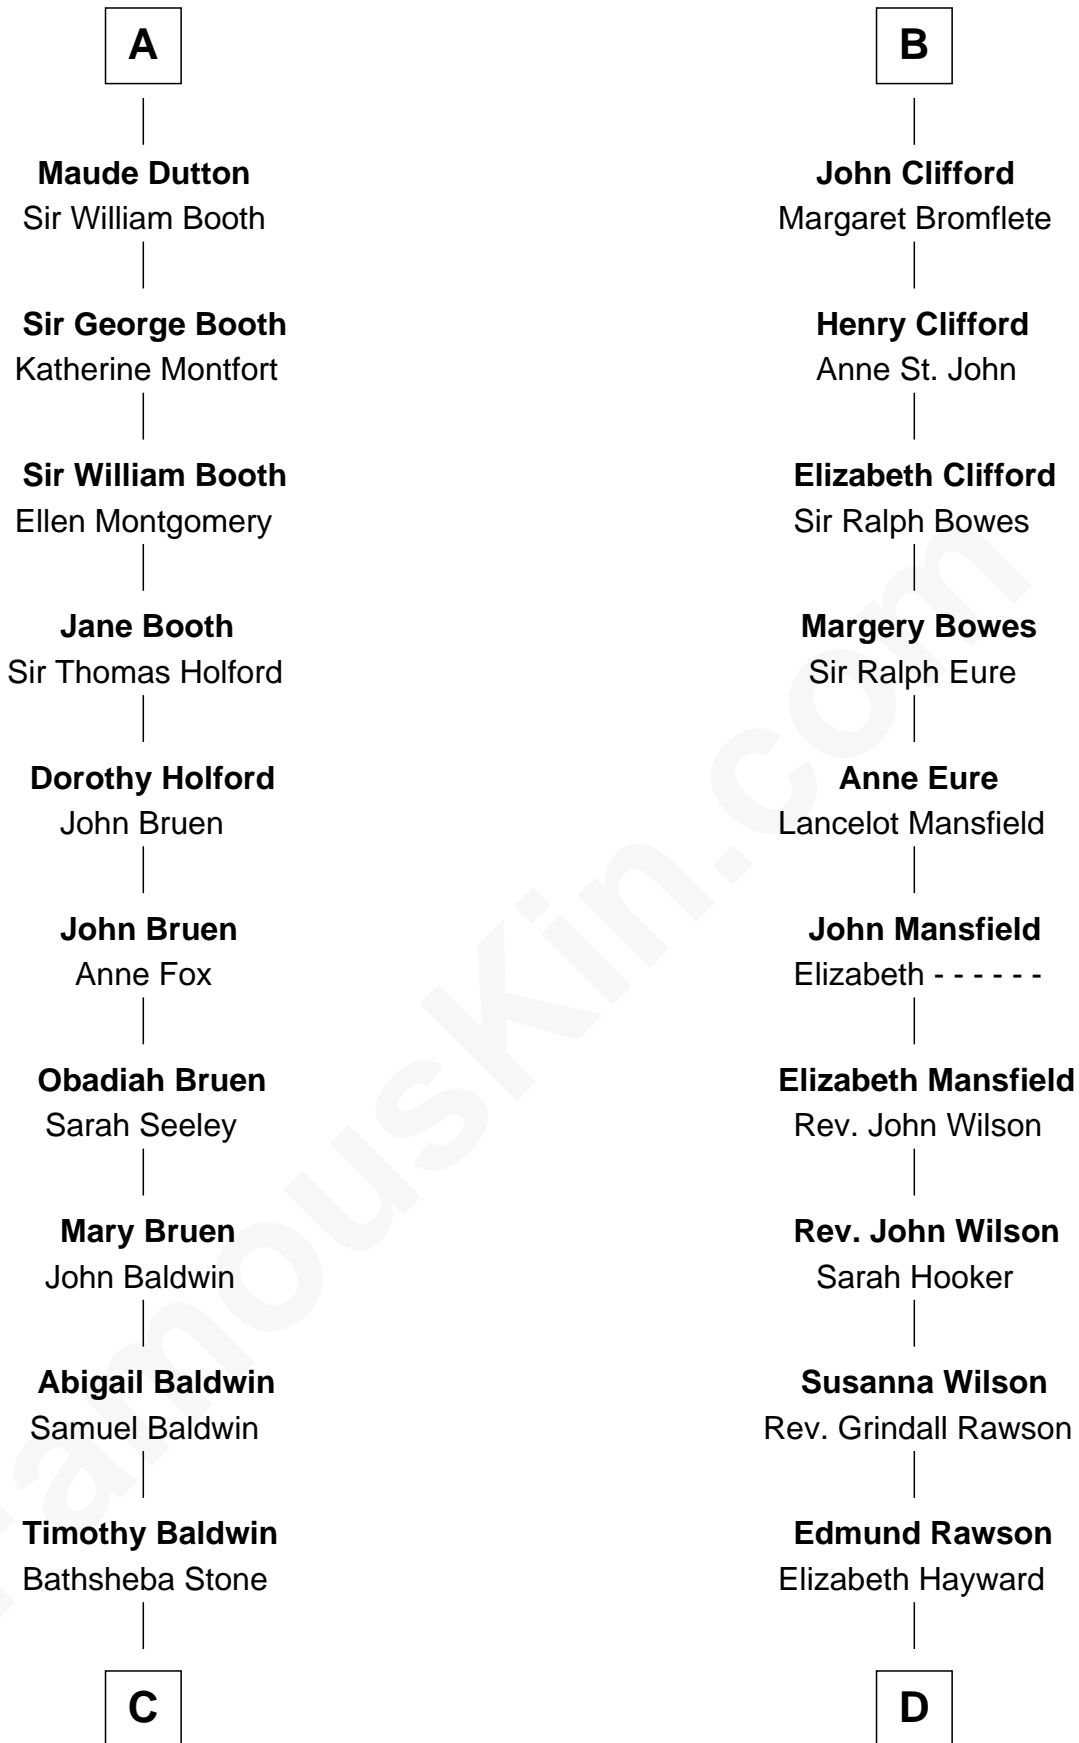

FamousKin.com Relationship Chart of

Abraham Baldwin

Signer of the U.S. Constitution

18th cousin 3 times removed of

William Howard Taft

27th U.S. President

Alan la Zouche

Ellen de Quincy

C

Michael Baldwin

Lucy Dudley

Abraham Baldwin

Signer of the U.S. Constitution

D

Abner Rawson

Mary Allen

Rhoda Rawson

Aaron Taft

Peter Rawson Taft

Sylvia Howard

Alphonso Taft

Louisa Maria Torrey

William Howard Taft

27th U.S. President