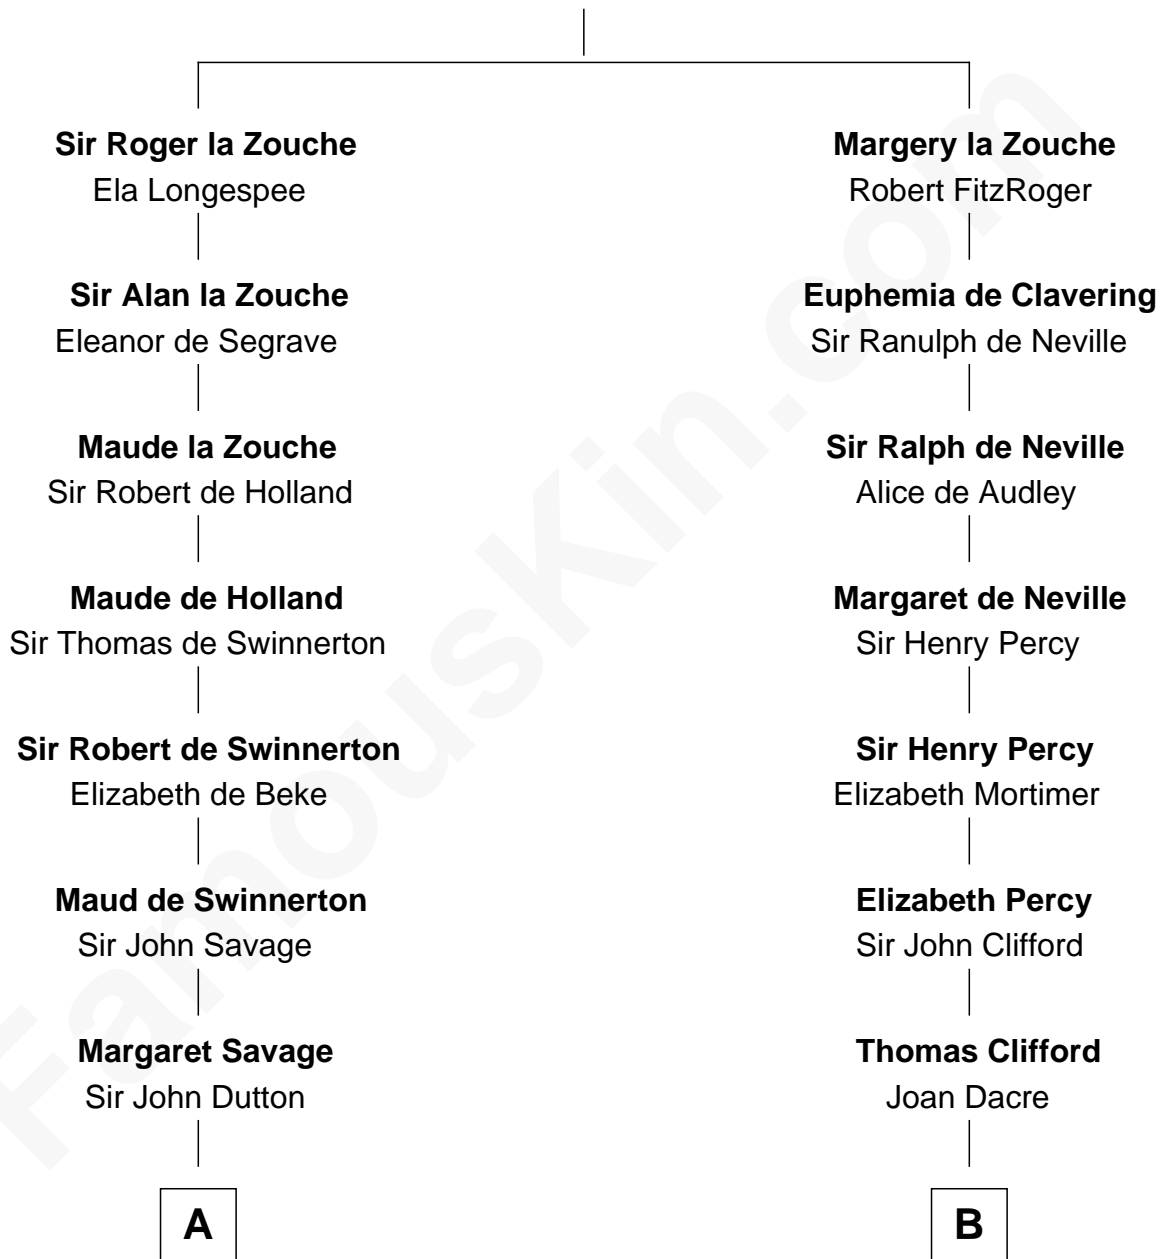

FamousKin.com Relationship Chart of

Abraham Baldwin

Signer of the U.S. Constitution

18th cousin 3 times removed of

William Howard Taft

27th U.S. President

Alan la Zouche

Ellen de Quincy

C

Michael Baldwin

Lucy Dudley

Abraham Baldwin

Signer of the U.S. Constitution

D

Abner Rawson

Mary Allen

Rhoda Rawson

Aaron Taft

Peter Rawson Taft

Sylvia Howard

Alphonso Taft

Louisa Maria Torrey

William Howard Taft

27th U.S. President