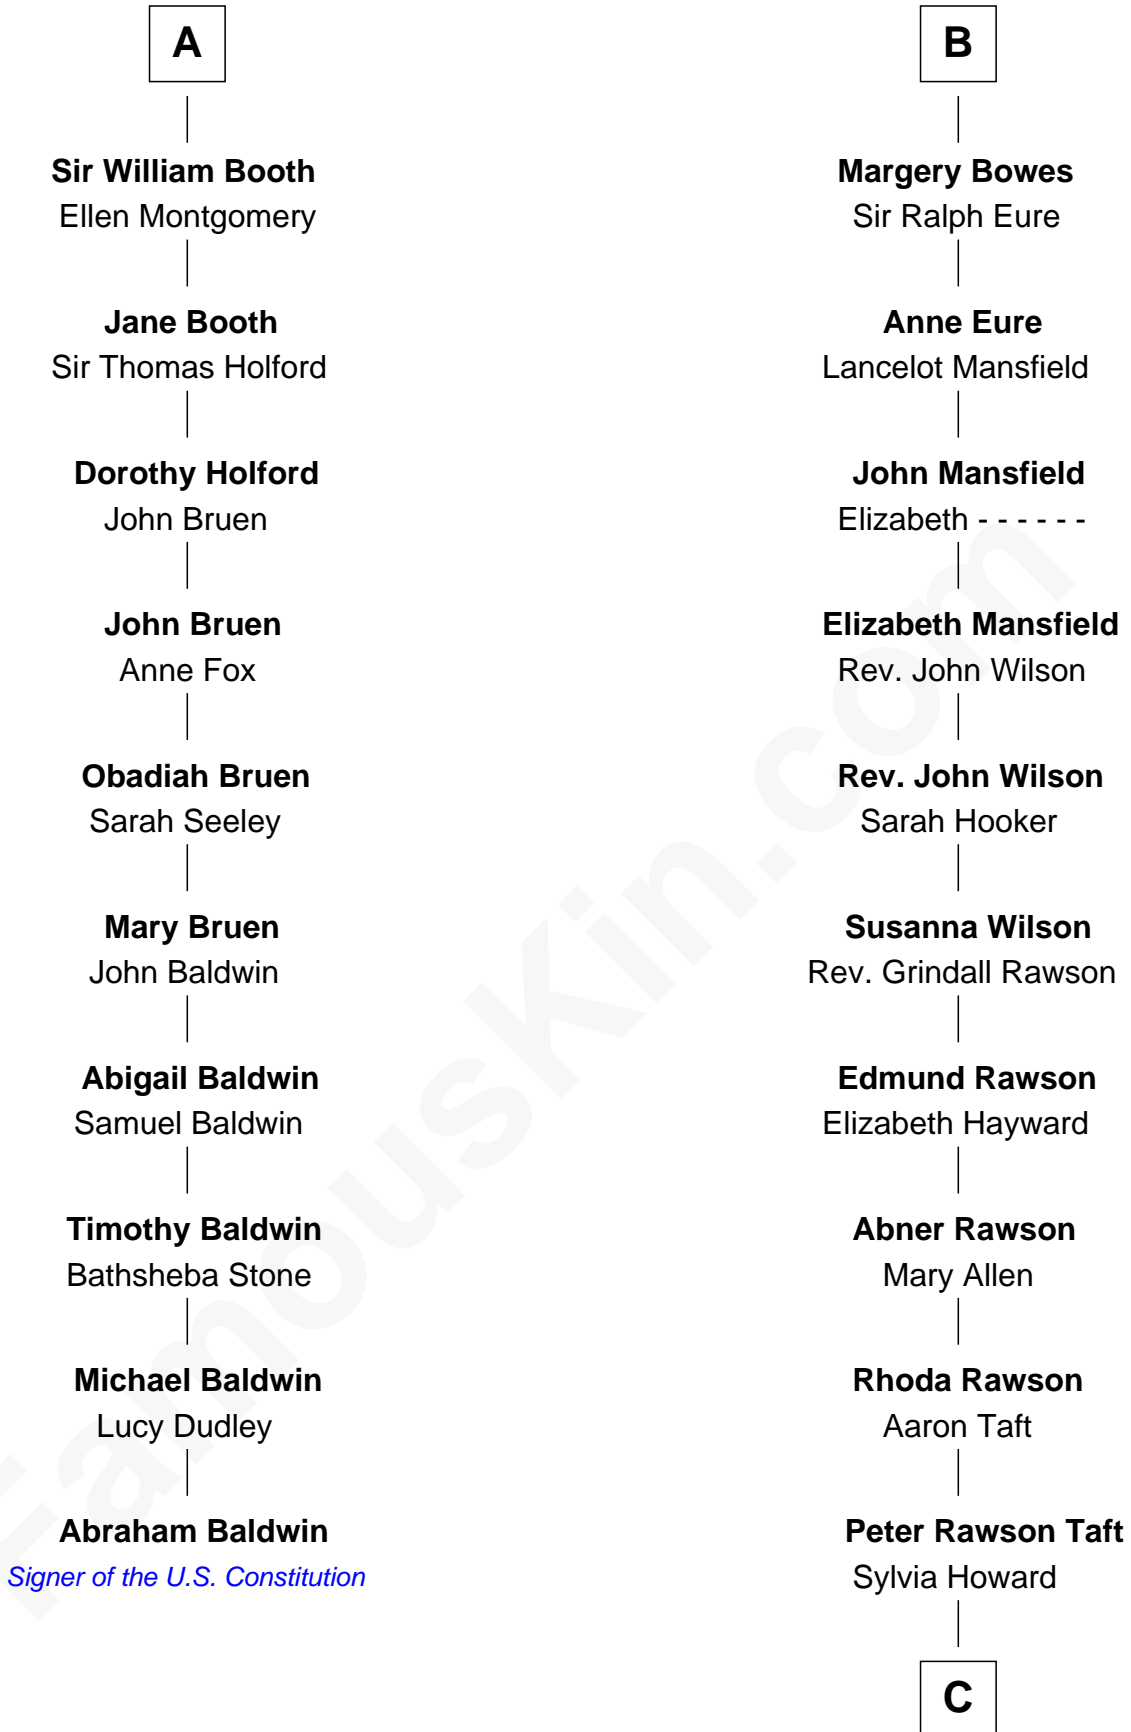

FamousKin.com Relationship Chart of

Abraham Baldwin

Signer of the U.S. Constitution

16th cousin 2 times removed of

William Howard Taft

27th U.S. President

Guy de Beauchamp

Alice de Toeni

C

Alphonso Taft
Louisa Maria Torrey

William Howard Taft
27th U.S. President

FamousKin.com