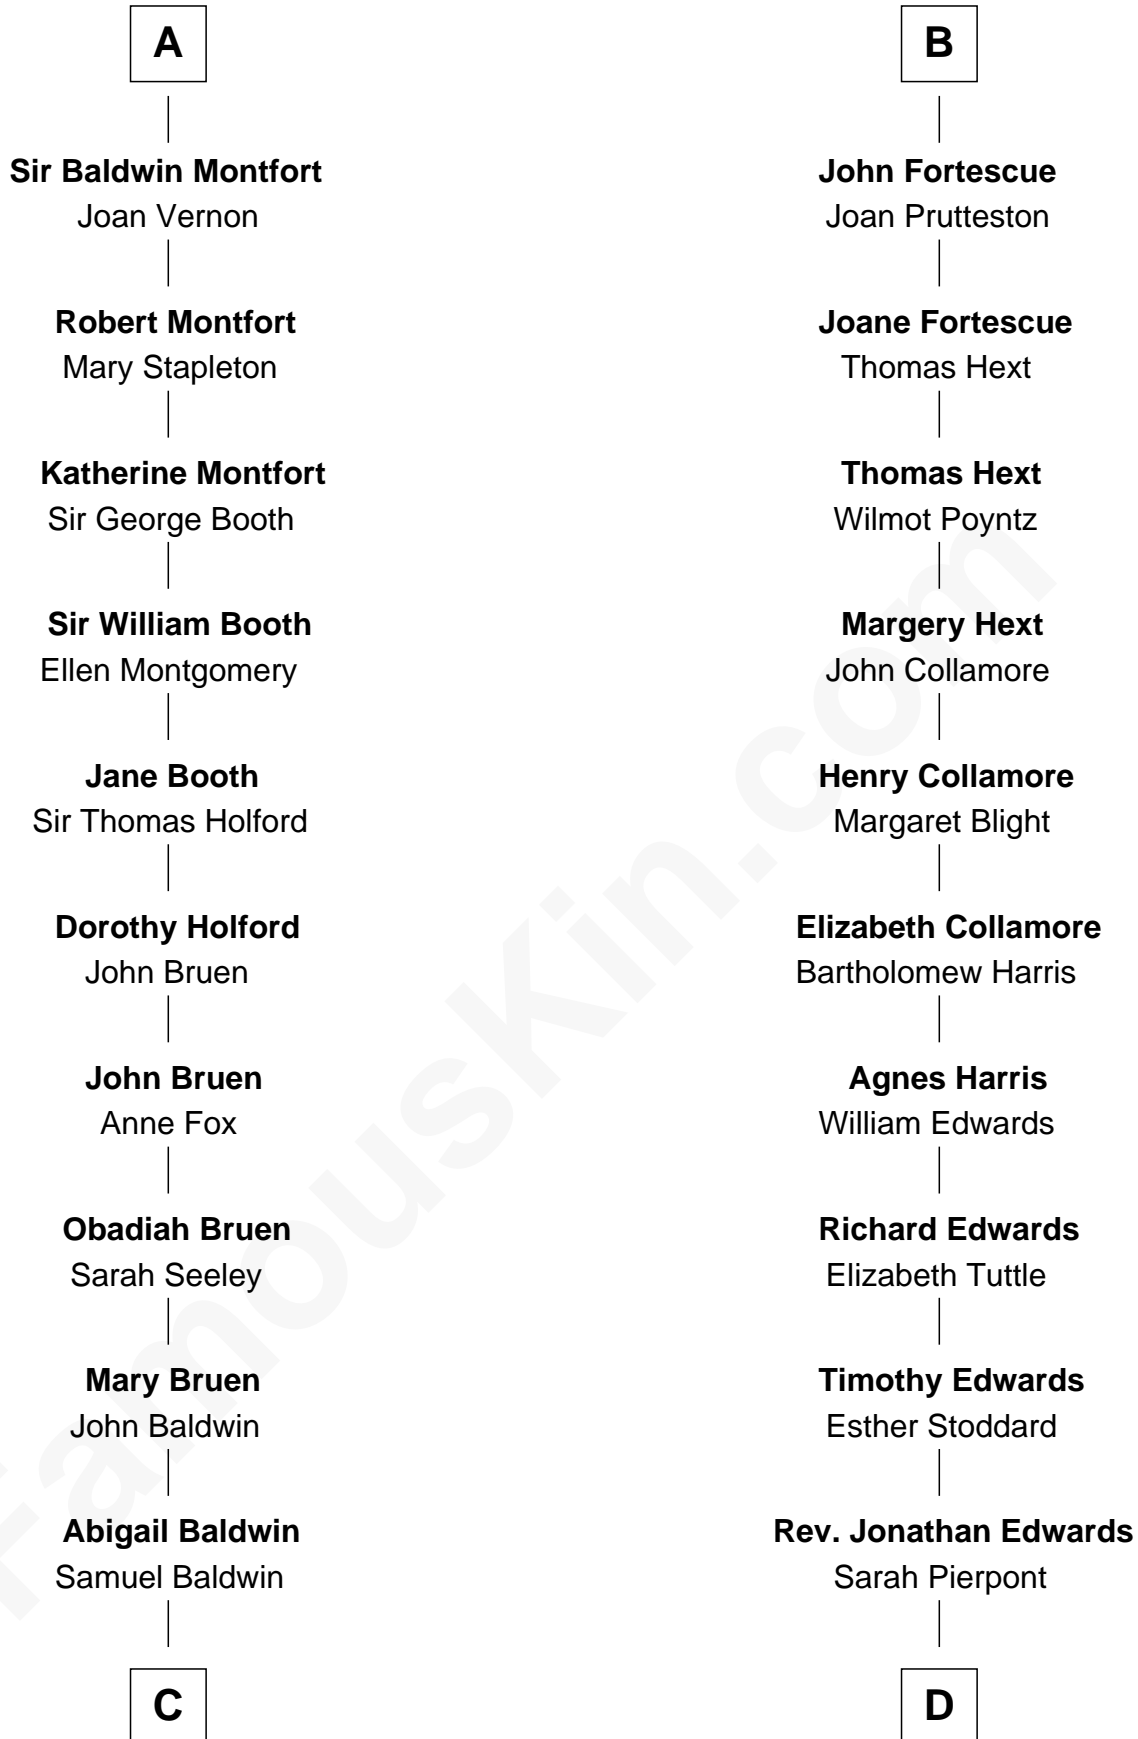

FamousKin.com Relationship Chart of

Abraham Baldwin

Signer of the U.S. Constitution

18th cousin 1 time removed of

Aaron Burr

Killed Alexander Hamilton

Sir Geoffrey FitzPiers

Aveline de Clare

C

Timothy Baldwin
Bathsheba Stone

Michael Baldwin
Lucy Dudley

Abraham Baldwin
Signer of the U.S. Constitution

D

Esther Edwards
Aaron Burr

Aaron Burr
Killed Alexander Hamilton

FamousKin.com