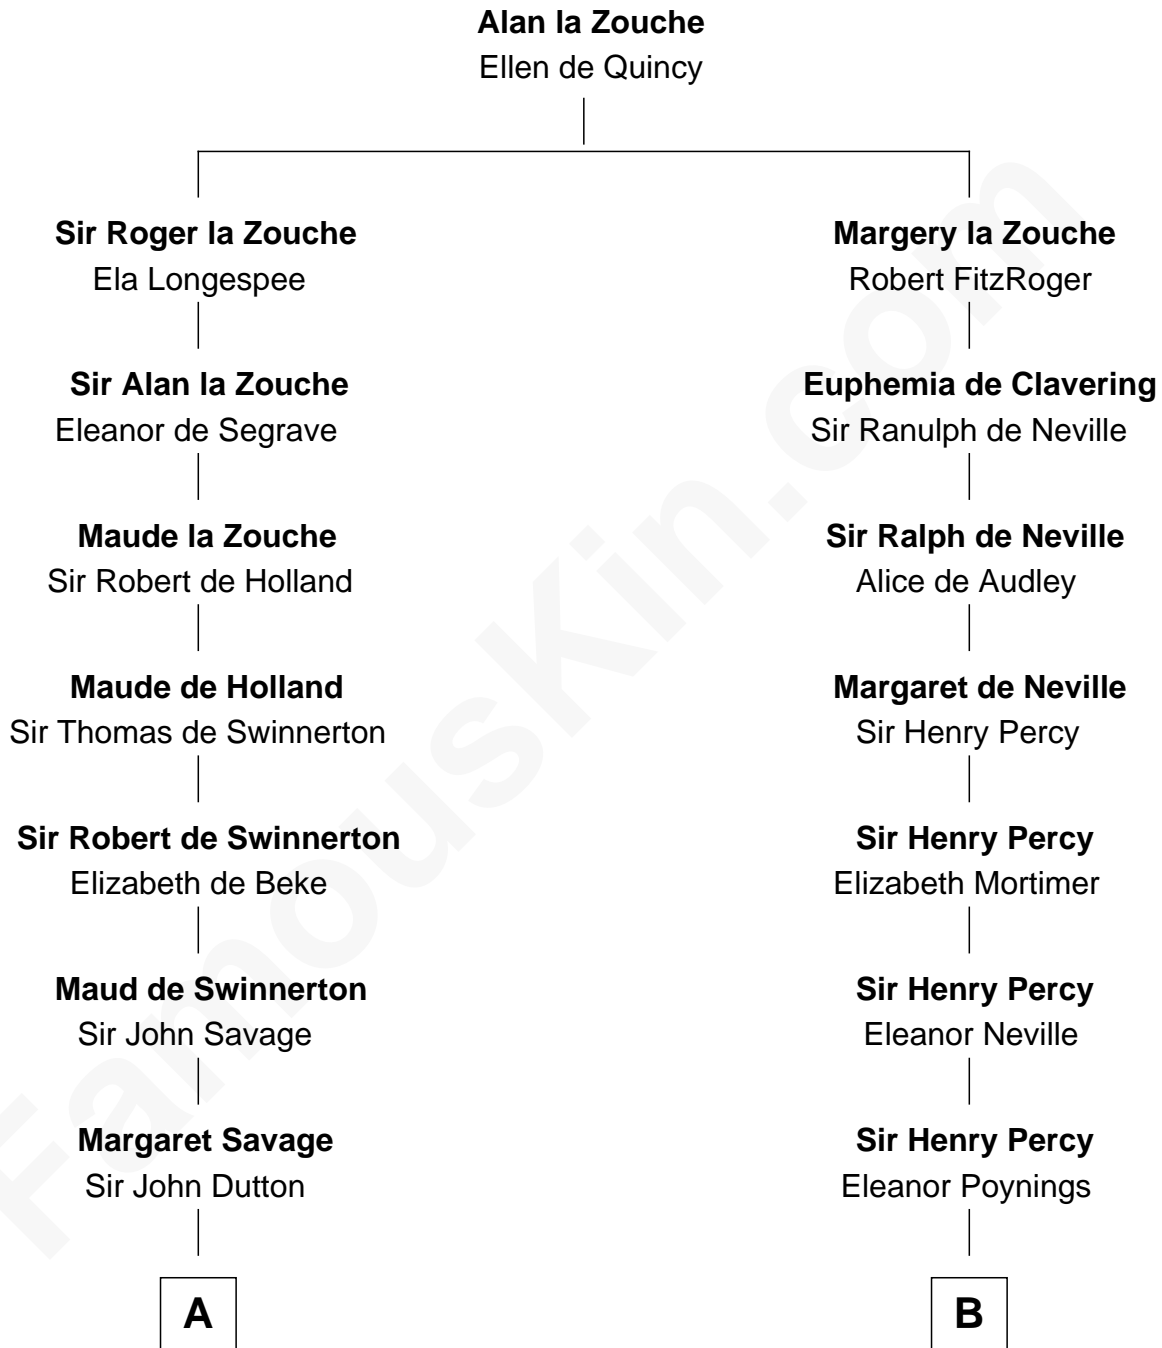

FamousKin.com

Relationship Chart of

Abraham Baldwin

Signer of the U.S. Constitution

18th cousin 2 times removed of

Francis Scott Key

Author of "The Star Spangled Banner"

C

Michael Baldwin

Lucy Dudley

Abraham Baldwin

Signer of the U.S. Constitution

D

Alicia Arnold

John Ross

Ann Arnold Ross