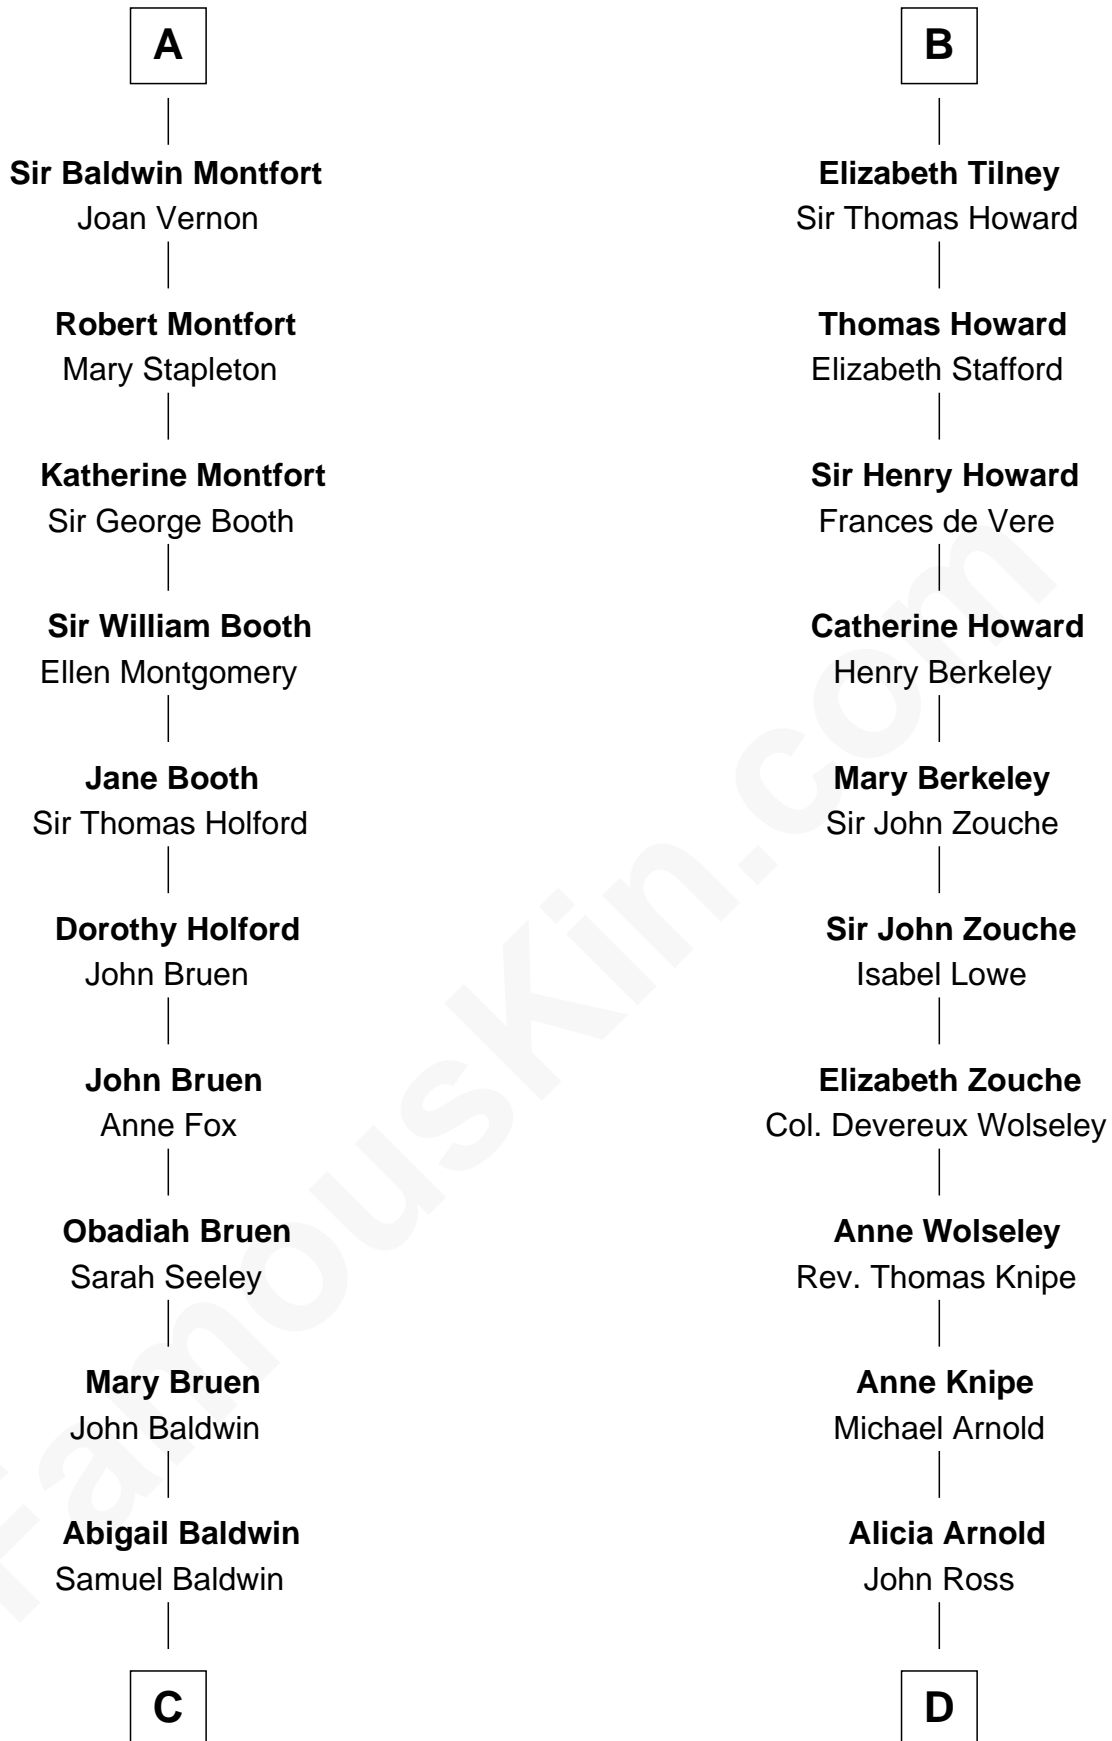

FamousKin.com Relationship Chart of

Abraham Baldwin

Signer of the U.S. Constitution

19th cousin of

Francis Scott Key

Author of "The Star Spangled Banner"

Sir Humphrey de Bohun

Maud of Eu

C

Timothy Baldwin
Bathsheba Stone

Michael Baldwin
Lucy Dudley

Abraham Baldwin
Signer of the U.S. Constitution

D

Ann Arnold Ross
Frances Key

John Ross Key
Anne Phebe Penn Dagworthy Charlton

Francis Scott Key
Author of "The Star Spangled Banner"