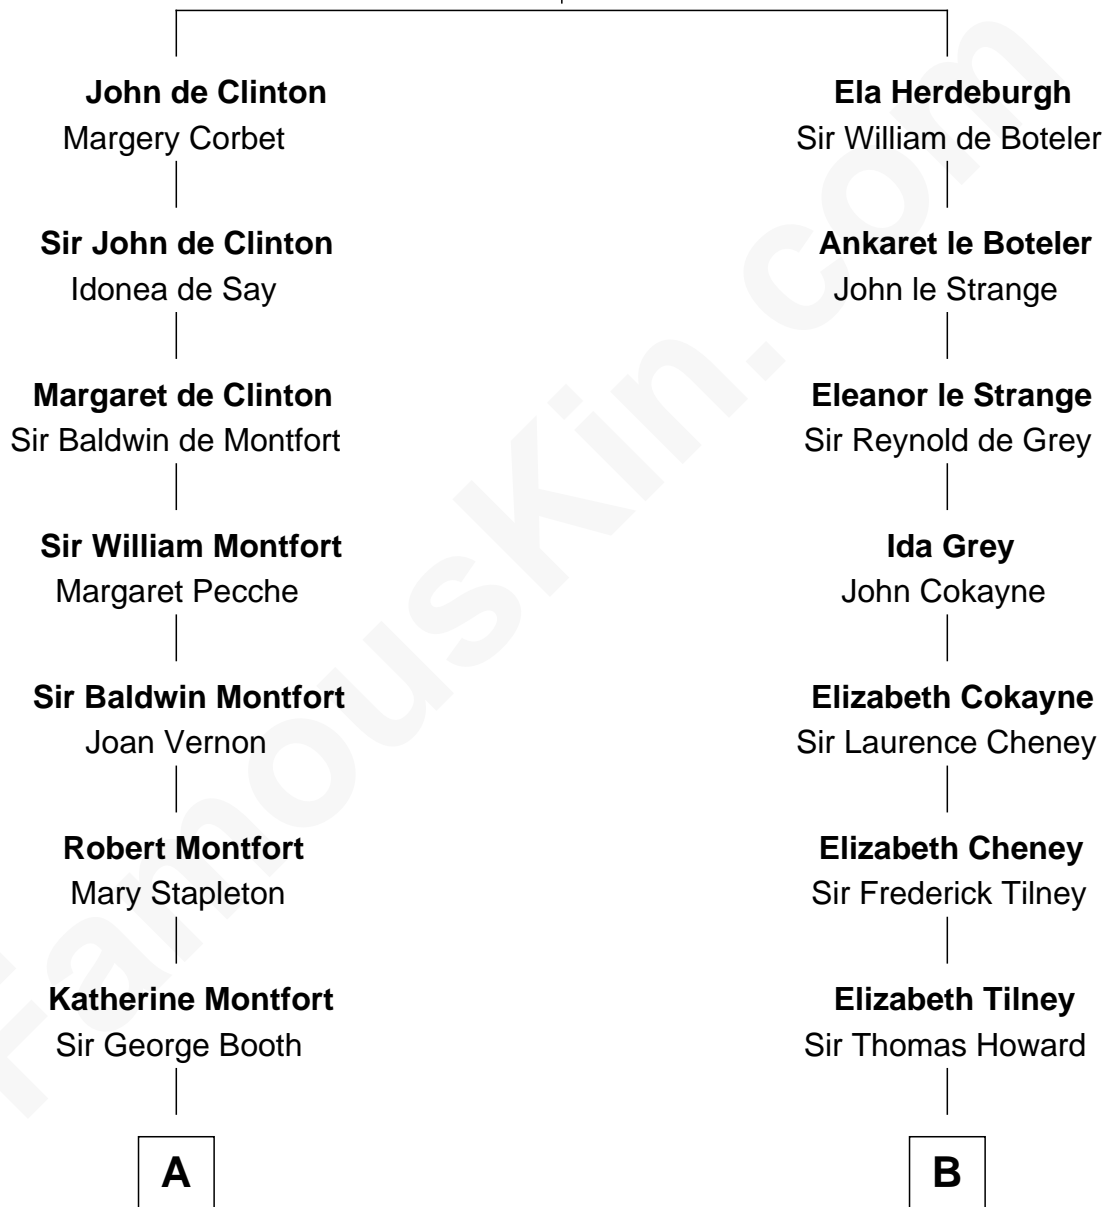

FamousKin.com

Relationship Chart of

Abraham Baldwin

Signer of the U.S. Constitution

16th cousin 4 times removed of

John D. Rockefeller

Founder of the Standard Oil Company

Ida de Odingsells

with husband

John de Clinton

with husband

Sir Roger de Herdeburgh

C

Miles Avery

Malinda Pixley

Lucy Avery

Godfrey Lewis Rockefeller

William Avery Rockefeller

Eliza Davison

John D. Rockefeller

Founder of the Standard Oil Company

FamousKin.com