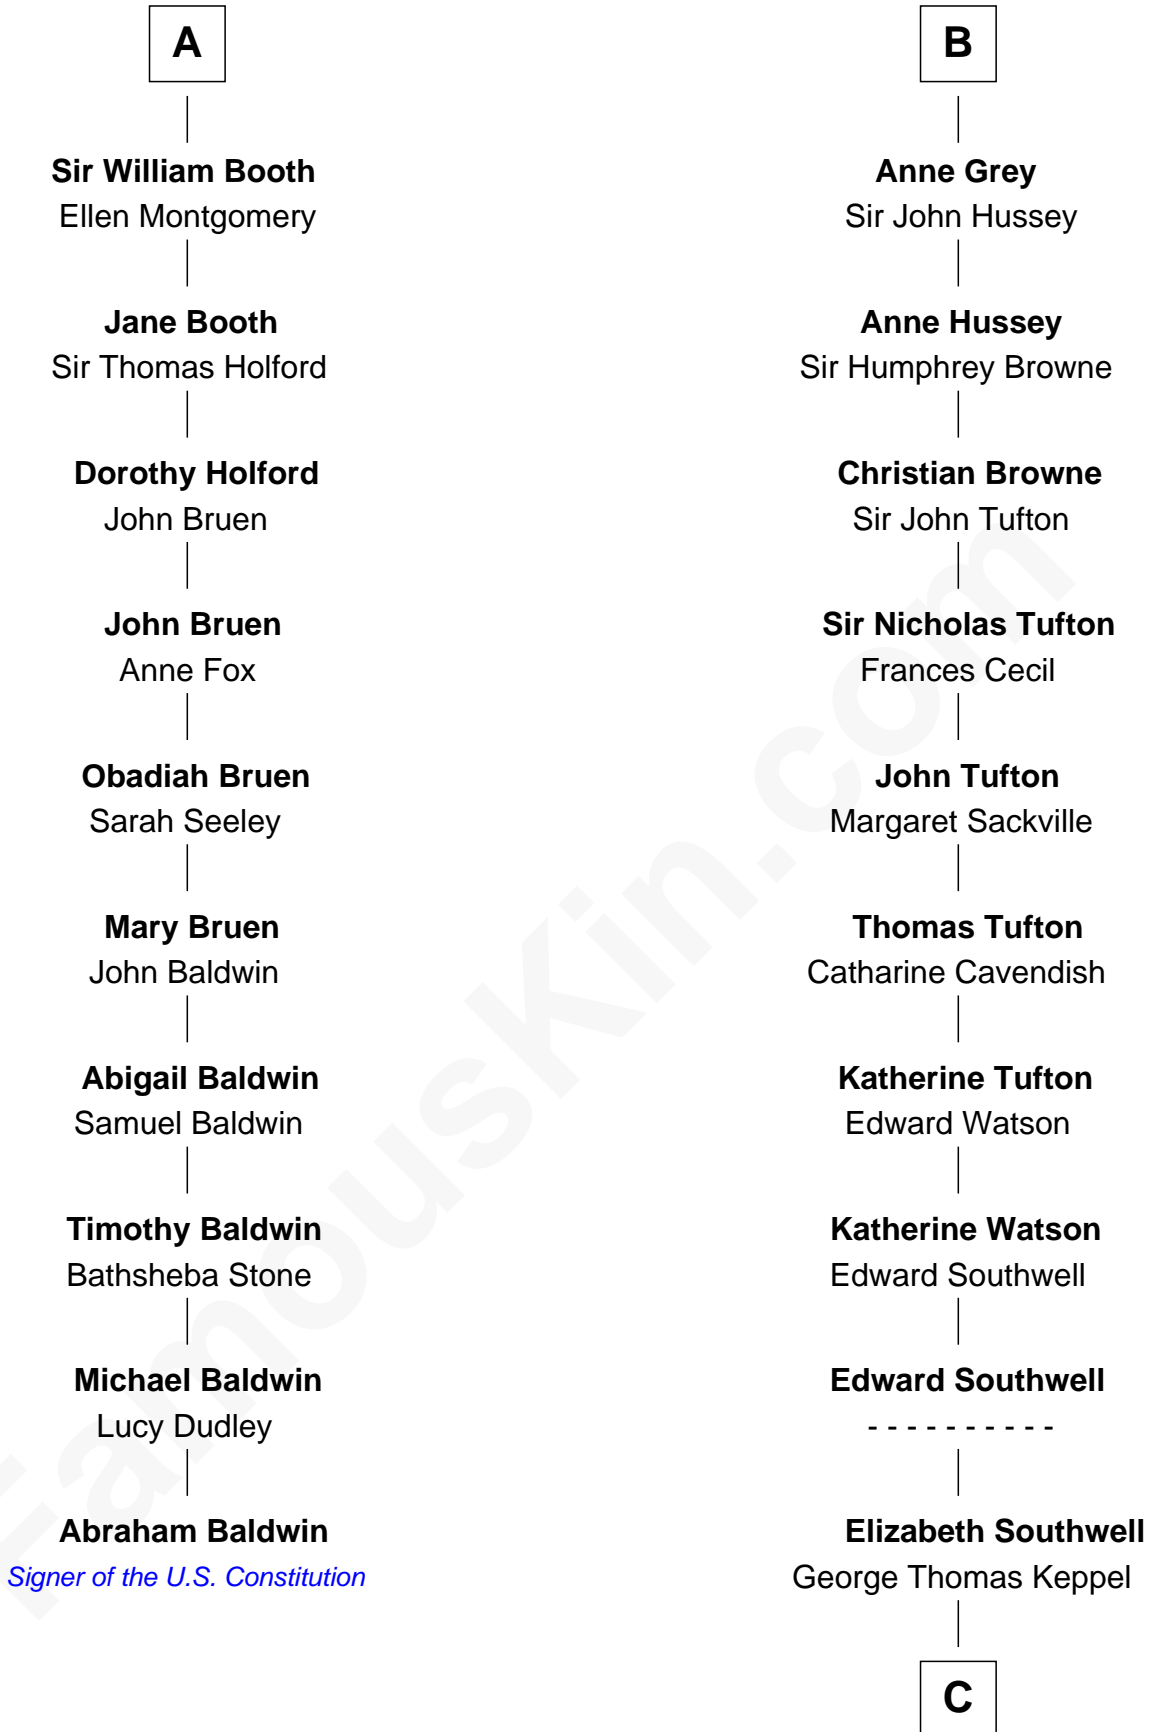

## Relationship Chart of

### Abraham Baldwin

*Signer of the U.S. Constitution*

16th cousin 5 times removed of

### Camilla Parker Bowles

*Queen Consort of the United Kingdom*

**Ida de Odingsells**

*with husband*

*John de Clinton*

*with husband*

*Sir Roger de Herdeburgh*

**C**

**William Coutts Keppel**

Sophia Mary McNab

**George Keppel**

Alice Frederica Edmonstone

**Sonia Rosemary Keppel**

Roland Calvert Cubitt

**Rosalind Maud Cubitt**

Bruce Middleton Hope Shand