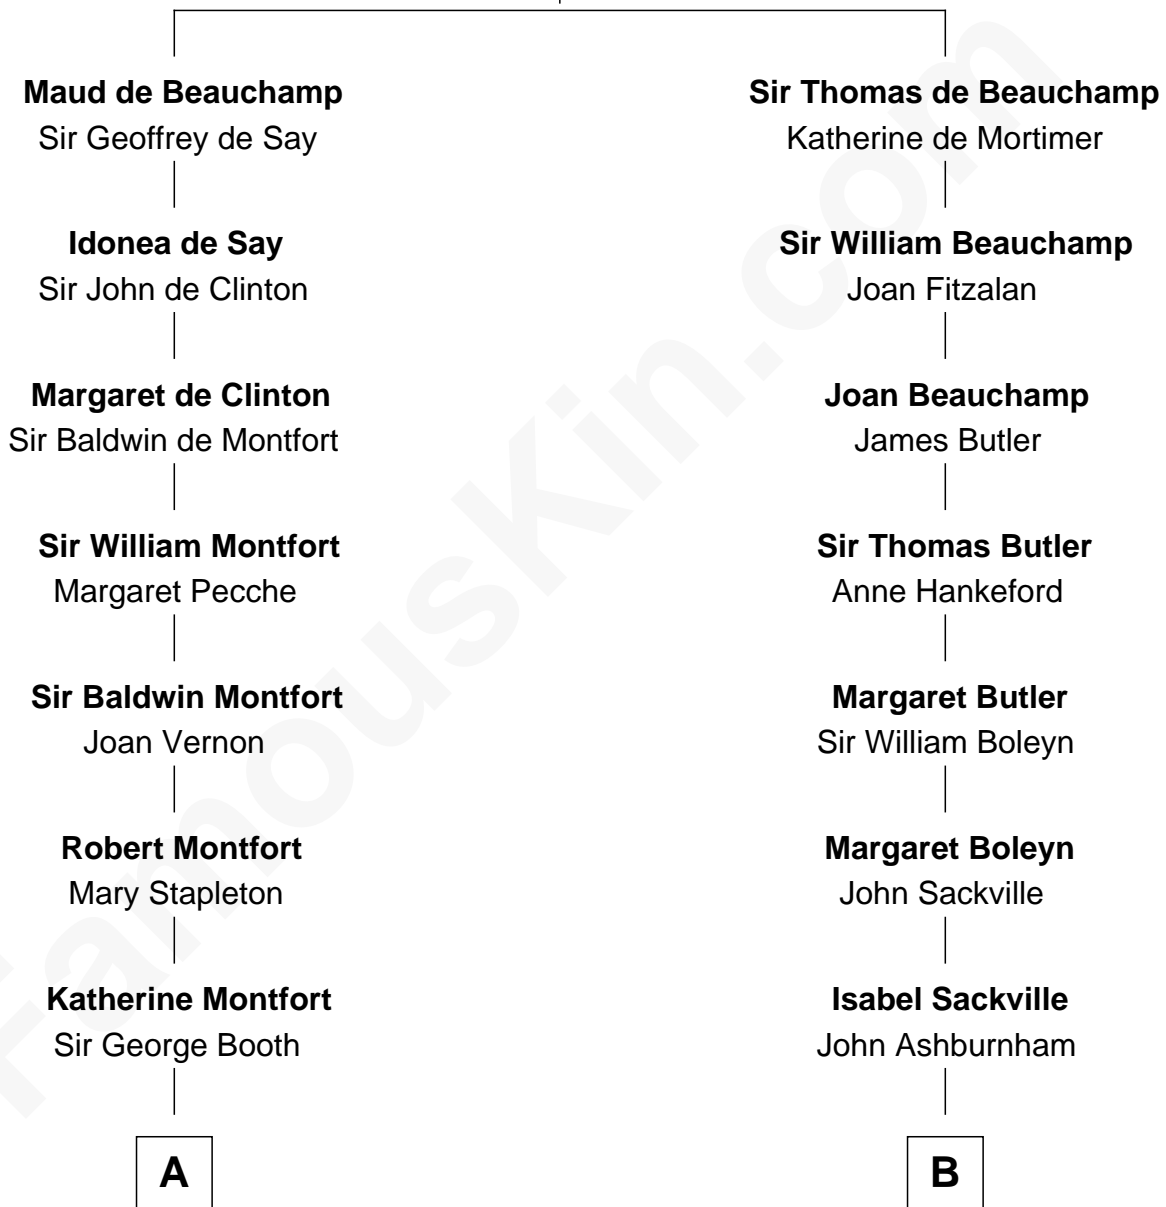

Guy de Beauchamp

Alice de Toeni