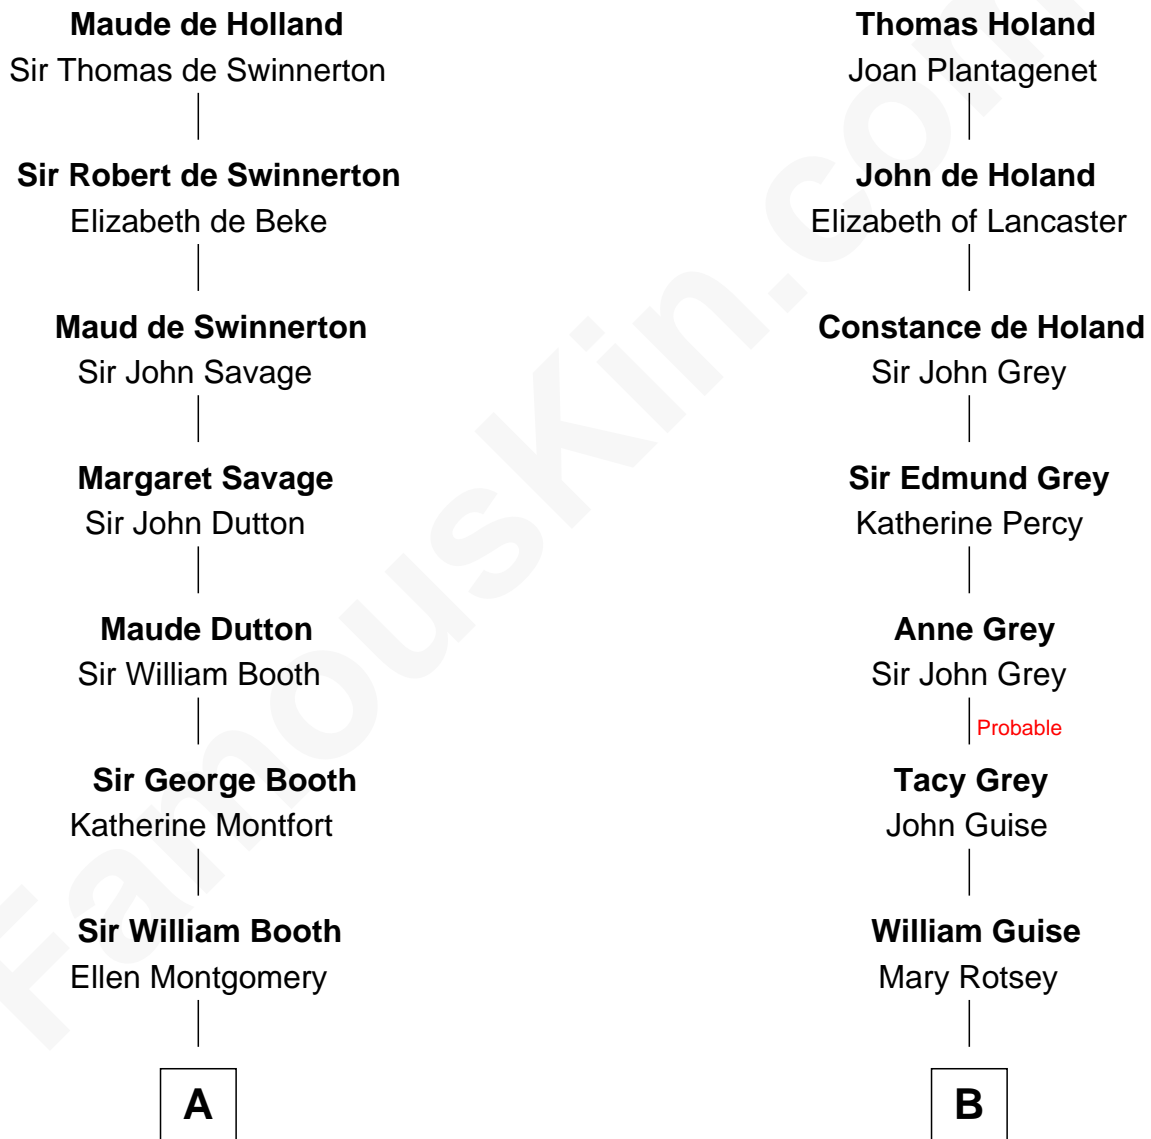

FamousKin.com Relationship Chart of

Abraham Baldwin

Signer of the U.S. Constitution

15th cousin 4 times removed of

Raquel Welch

Movie Actress

Sir Robert de Holland

Maude la Zouche

C

Emery Stanford Hall

Clara Louise Adams

Josephine Sarah Hall

Armando Carlos Tejada

Raquel Welch

aka Raquel Welch

FamousKin.com