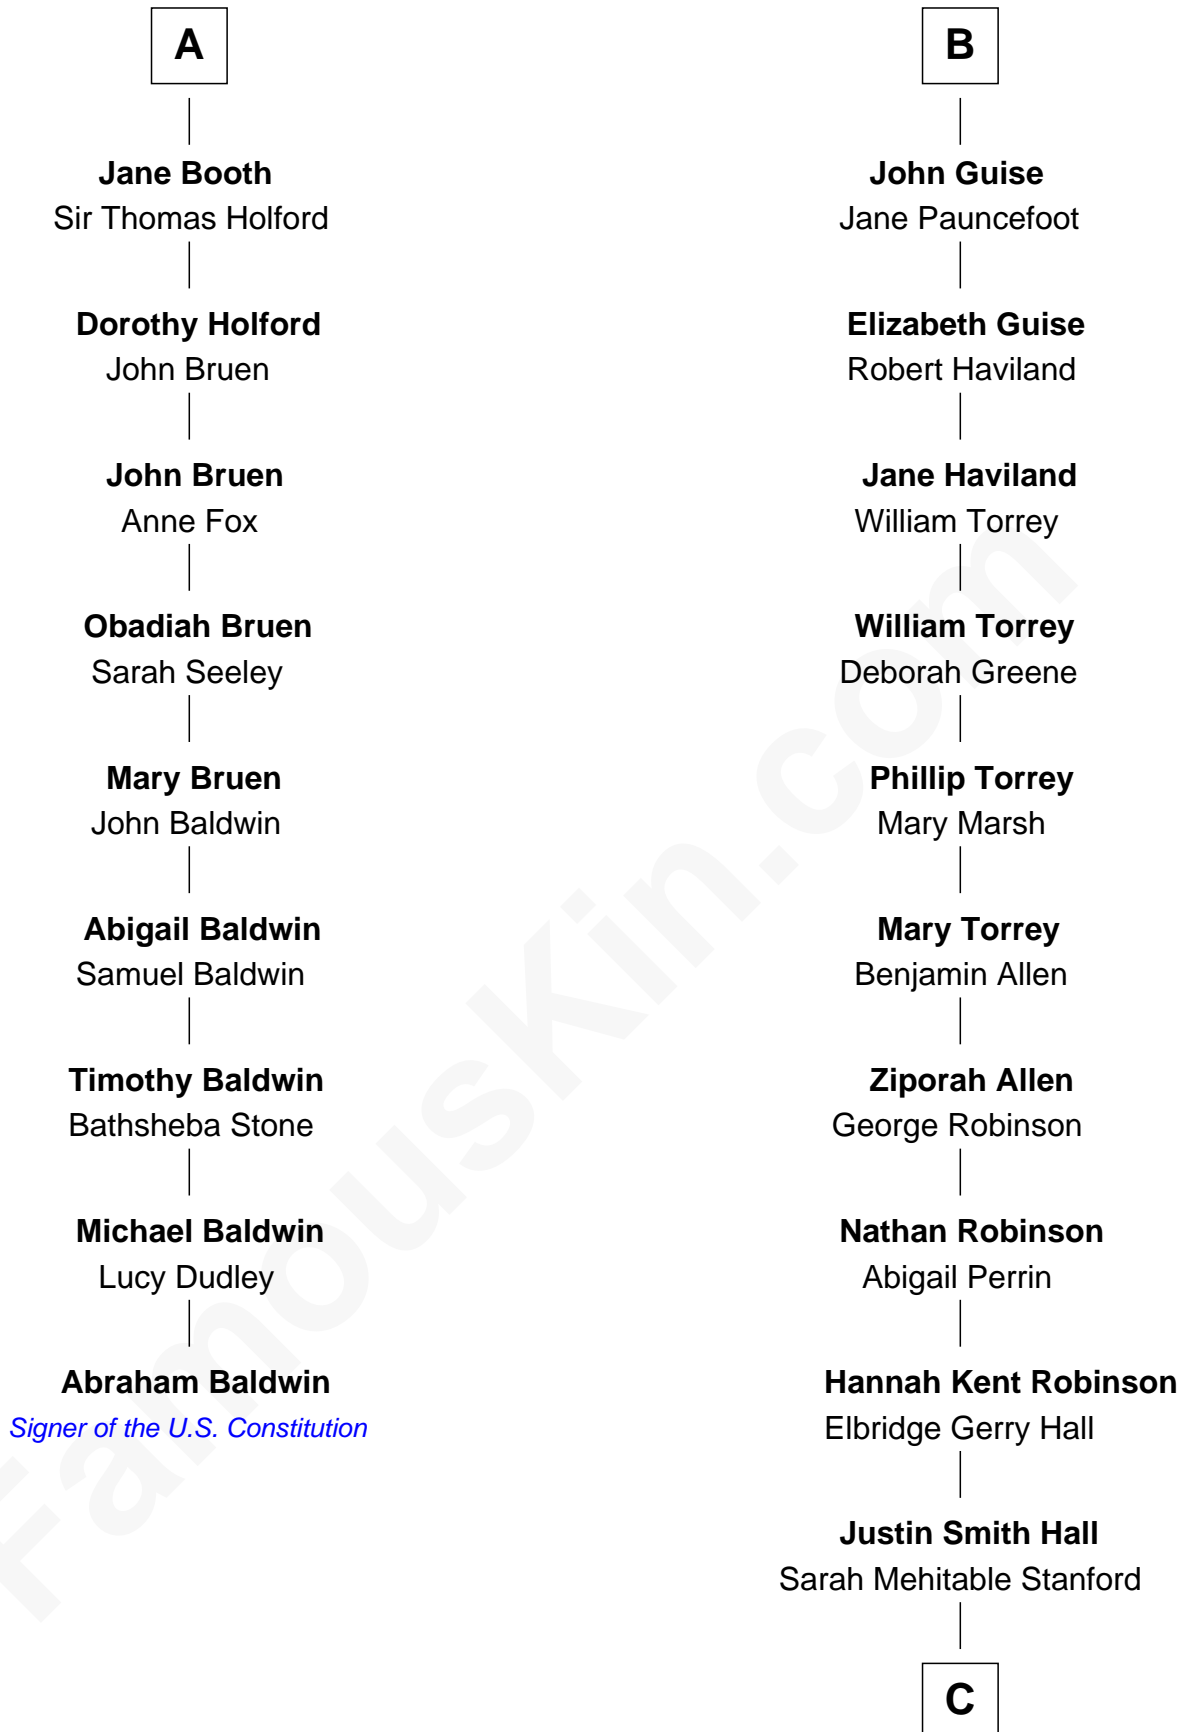

FamousKin.com Relationship Chart of

Abraham Baldwin

Signer of the U.S. Constitution

15th cousin 4 times removed of

Raquel Welch

Movie Actress

Sir Robert de Holland

Maude la Zouche

C

Emery Stanford Hall

Clara Louise Adams

Josephine Sarah Hall

Armando Carlos Tejada

Raquel Welch

aka Raquel Welch

FamousKin.com