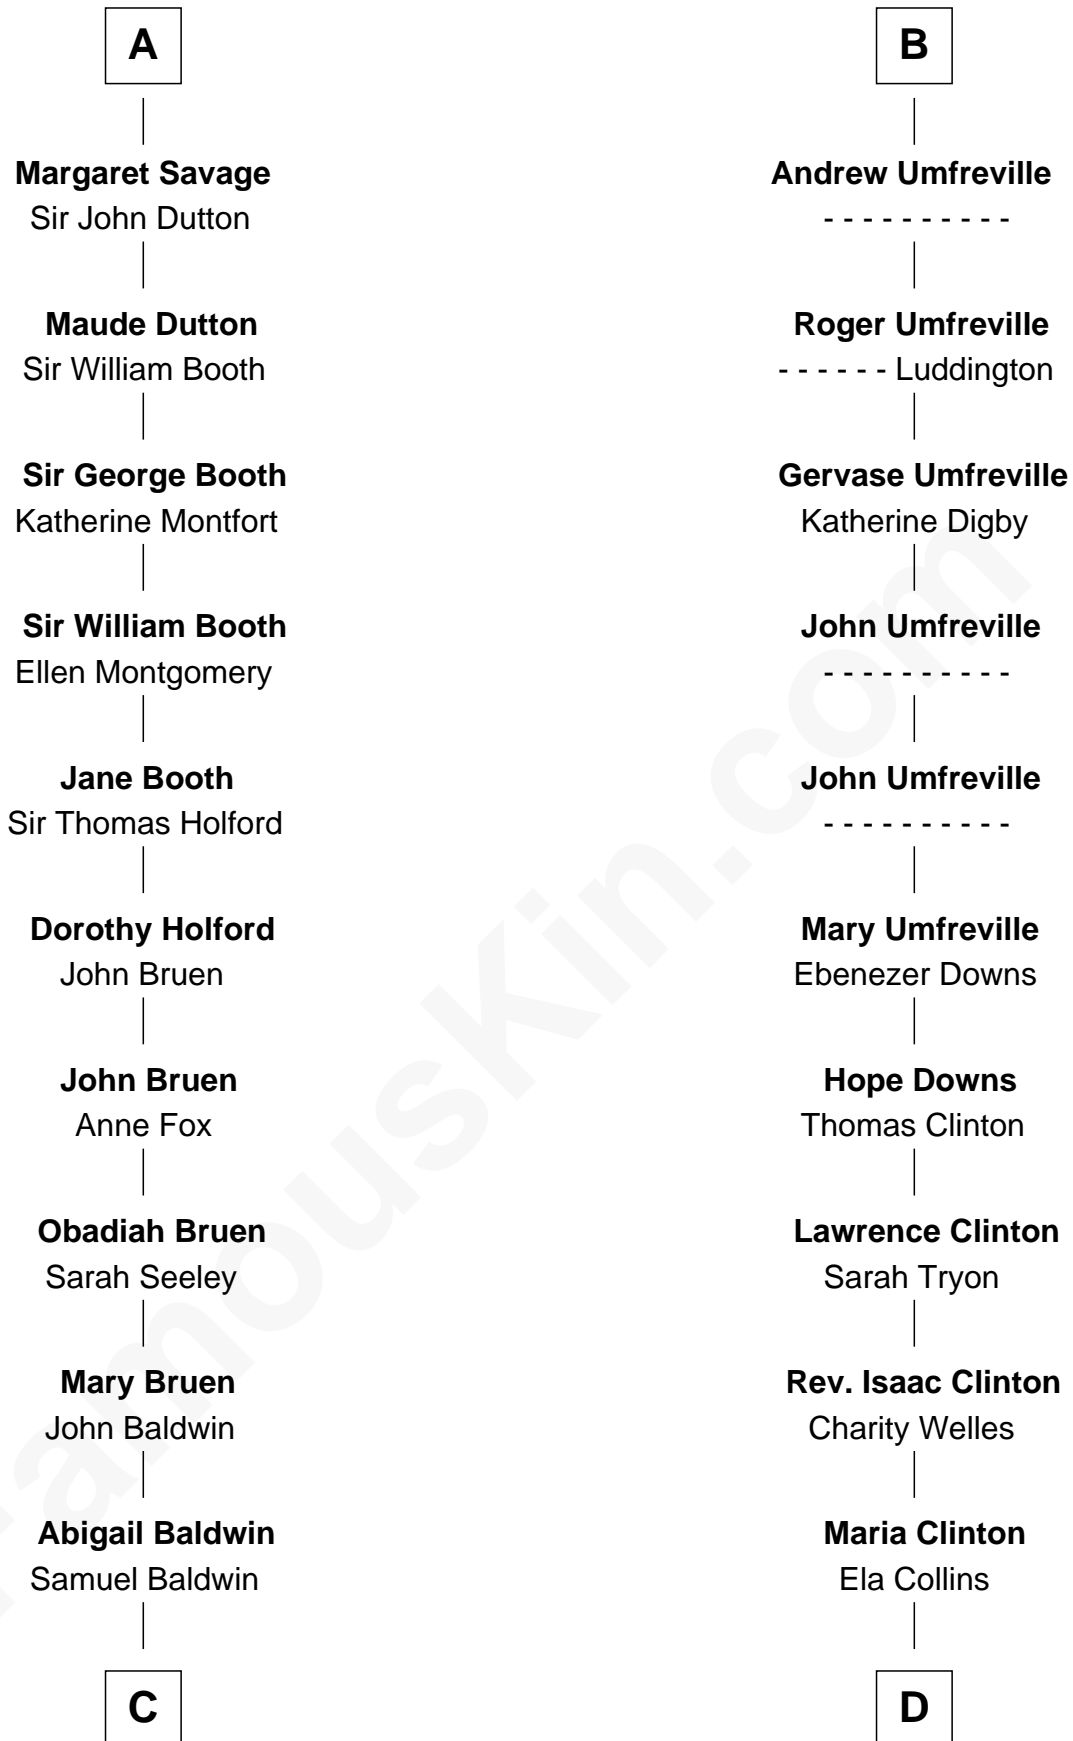

FamousKin.com Relationship Chart of

Abraham Baldwin

Signer of the U.S. Constitution

18th cousin 1 time removed of

Helen (Herron) Taft

First Lady of President William H. Taft

Sir Roger de Quincy

Helen of Galloway

C

Timothy Baldwin
Bathsheba Stone

Michael Baldwin
Lucy Dudley

Abraham Baldwin
Signer of the U.S. Constitution

D

Harriet Anne Collins
John Williamson Herron

Helen (Herron) Taft
First Lady of William H. Taft

FamousKin.com