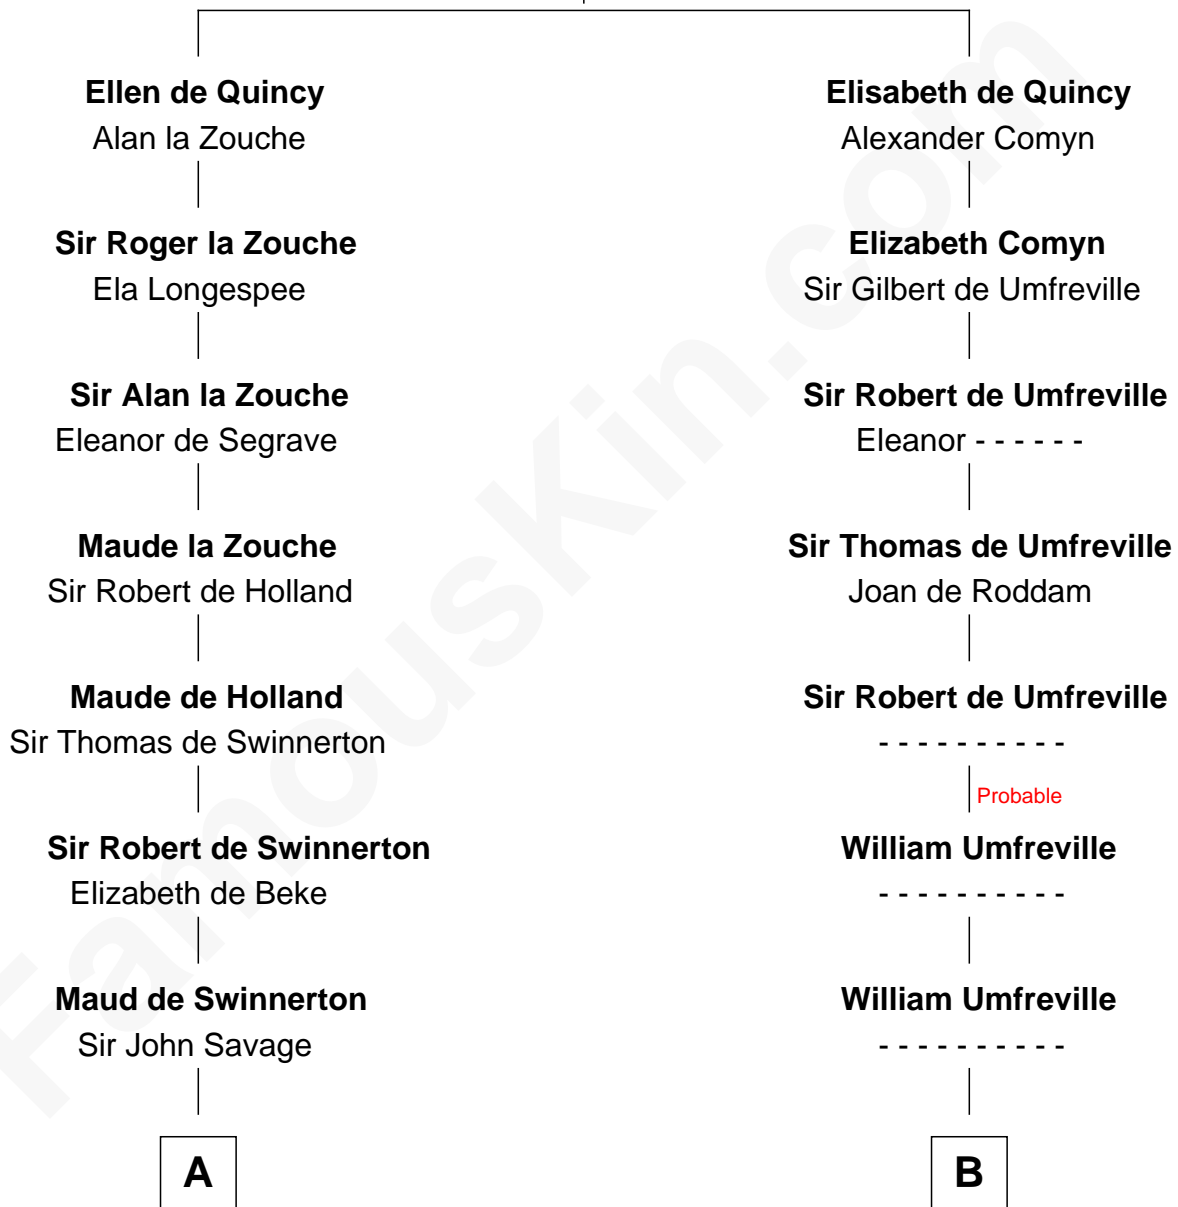

FamousKin.com Relationship Chart of

Abraham Baldwin

Signer of the U.S. Constitution

18th cousin 1 time removed of

Helen (Herron) Taft

First Lady of President William H. Taft

Sir Roger de Quincy

Helen of Galloway

C

Timothy Baldwin
Bathsheba Stone

Michael Baldwin
Lucy Dudley

Abraham Baldwin
Signer of the U.S. Constitution

D

Harriet Anne Collins
John Williamson Herron

Helen (Herron) Taft
First Lady of William H. Taft

FamousKin.com