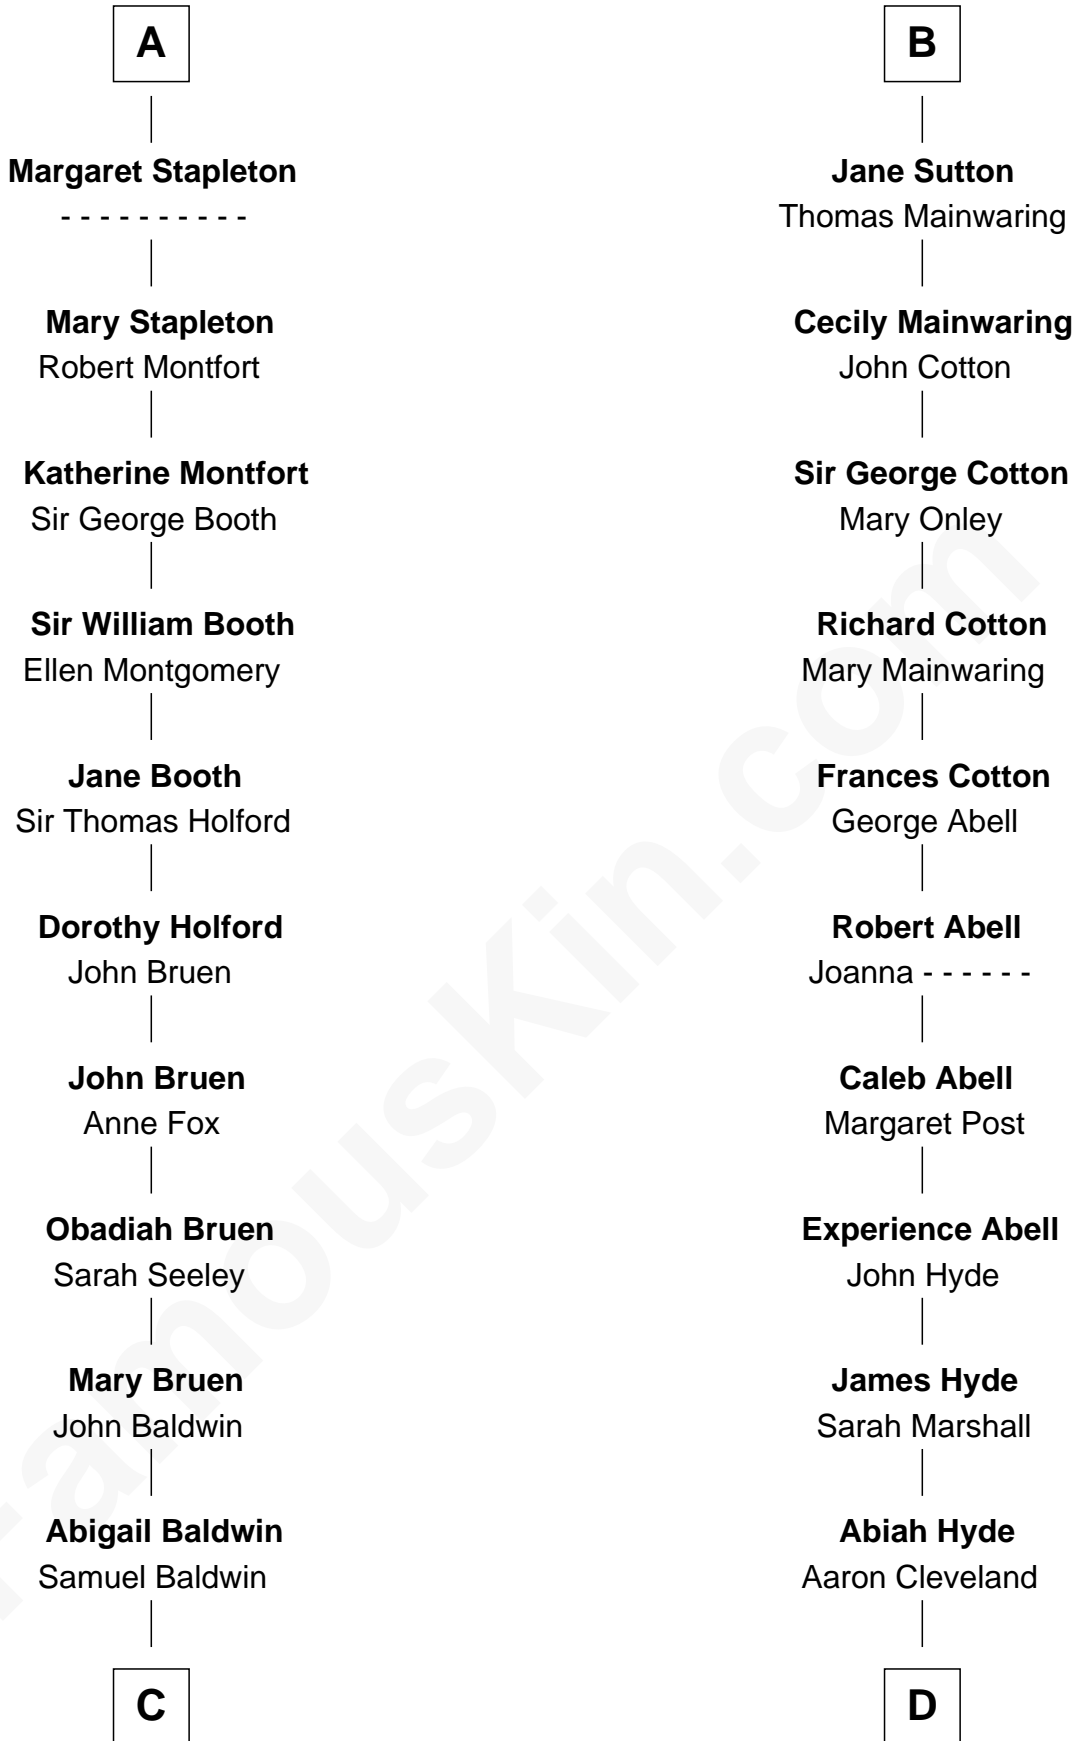

FamousKin.com Relationship Chart of

Abraham Baldwin

Signer of the U.S. Constitution

19th cousin of

Grover Cleveland

22nd and 24th U.S. President

John, King of England

with wife

Margaret Longland
John Deviock

Margaret Deviock
John Stapleton

A

Sir Richard FitzRoy
Rose de Dover

Isabel de Dover
Sir Maurice de Berkeley

Sir Thomas de Berkeley
Joan de Ferrers

Sir Maurice de Berkeley
Eve la Zouche

Thomas de Berkeley
Katherine de Clyvedon

Sir John Berkeley
Elizabeth Betteshorne

Elizabeth Berkeley
Sir John Sutton

B

C

Timothy Baldwin
Bathsheba Stone

Michael Baldwin
Lucy Dudley

Abraham Baldwin
Signer of the U.S. Constitution