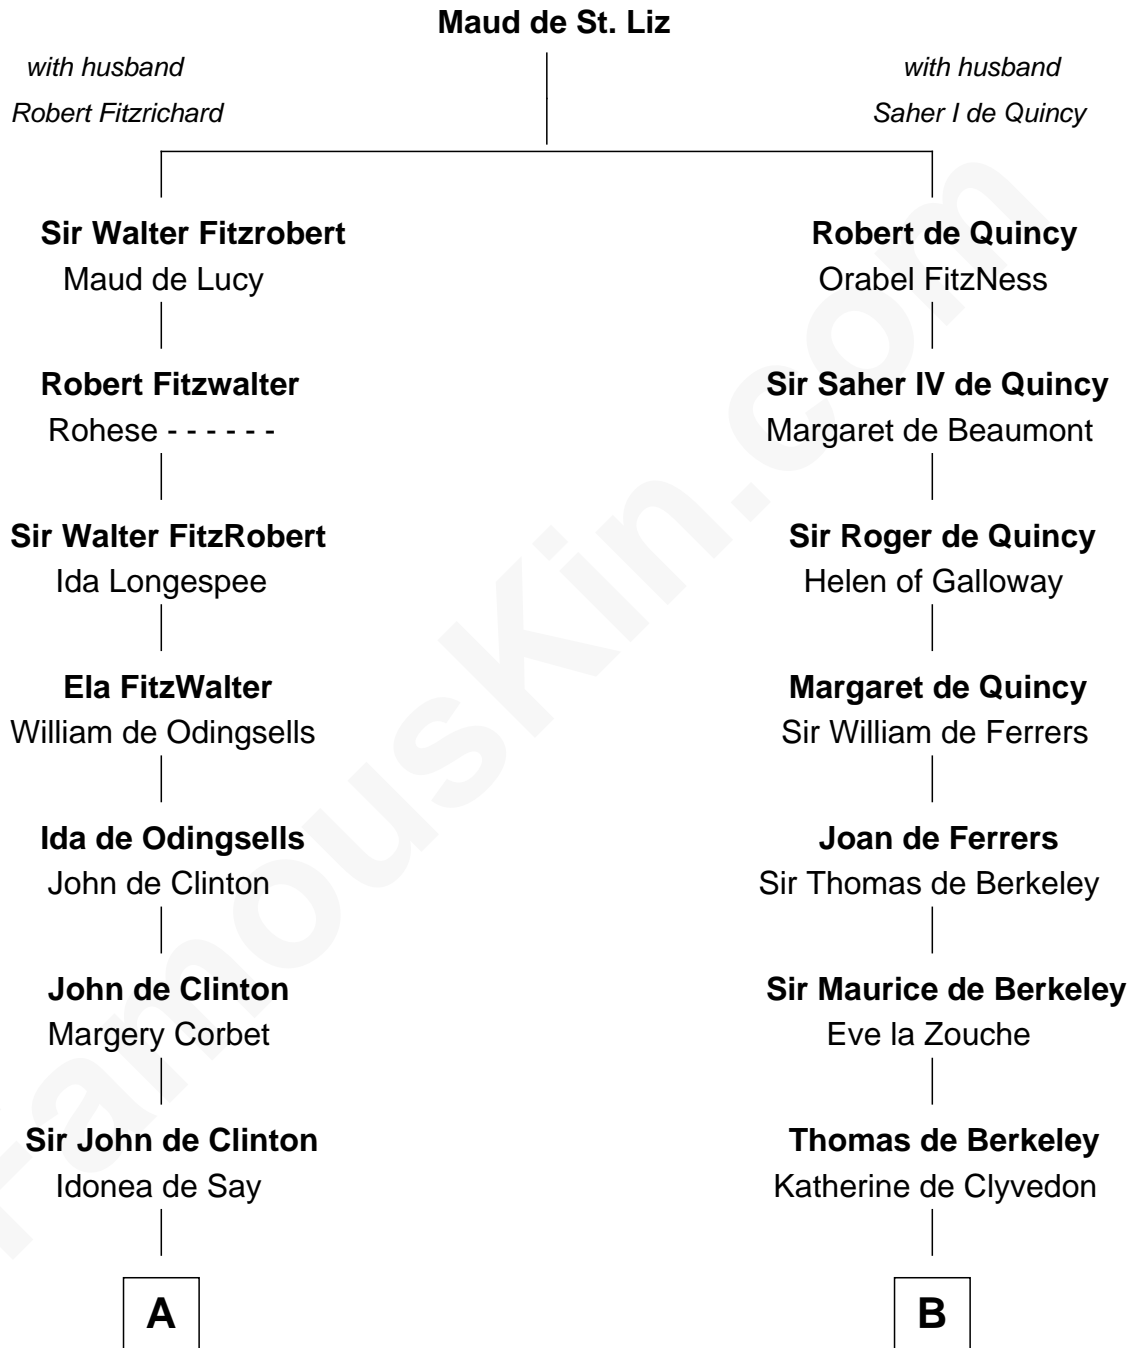

FamousKin.com Relationship Chart of

Abraham Baldwin

Signer of the U.S. Constitution

21st cousin of

Grover Cleveland

22nd and 24th U.S. President

C

Mary Bruen
John Baldwin

Abigail Baldwin
Samuel Baldwin

Timothy Baldwin
Bathsheba Stone

Michael Baldwin
Lucy Dudley

Abraham Baldwin
Signer of the U.S. Constitution

D

James Hyde
Sarah Marshall

Abiah Hyde
Aaron Cleveland

William Cleveland
Margaret Falley