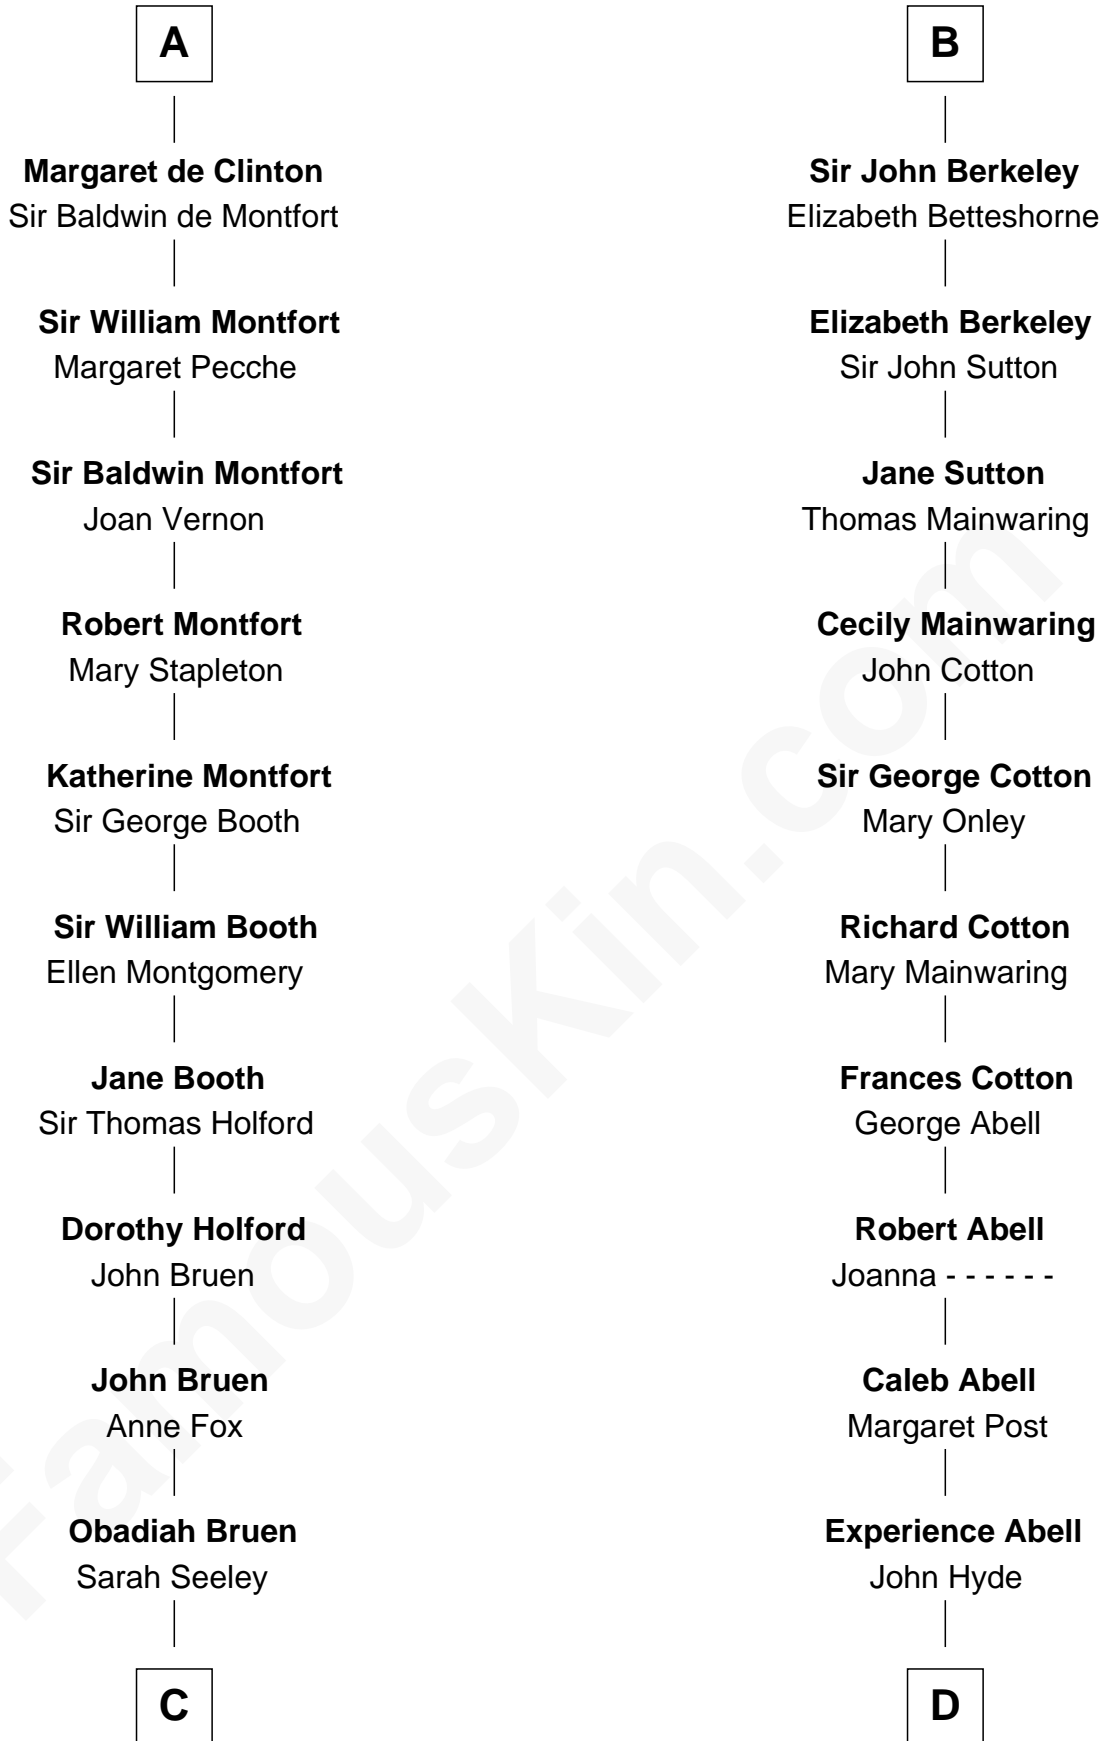

FamousKin.com Relationship Chart of

Abraham Baldwin

Signer of the U.S. Constitution

21st cousin of

Grover Cleveland

22nd and 24th U.S. President

C

Mary Bruen
John Baldwin

Abigail Baldwin
Samuel Baldwin

Timothy Baldwin
Bathsheba Stone

Michael Baldwin
Lucy Dudley

Abraham Baldwin
Signer of the U.S. Constitution

D

James Hyde
Sarah Marshall

Abiah Hyde
Aaron Cleveland

William Cleveland
Margaret Falley