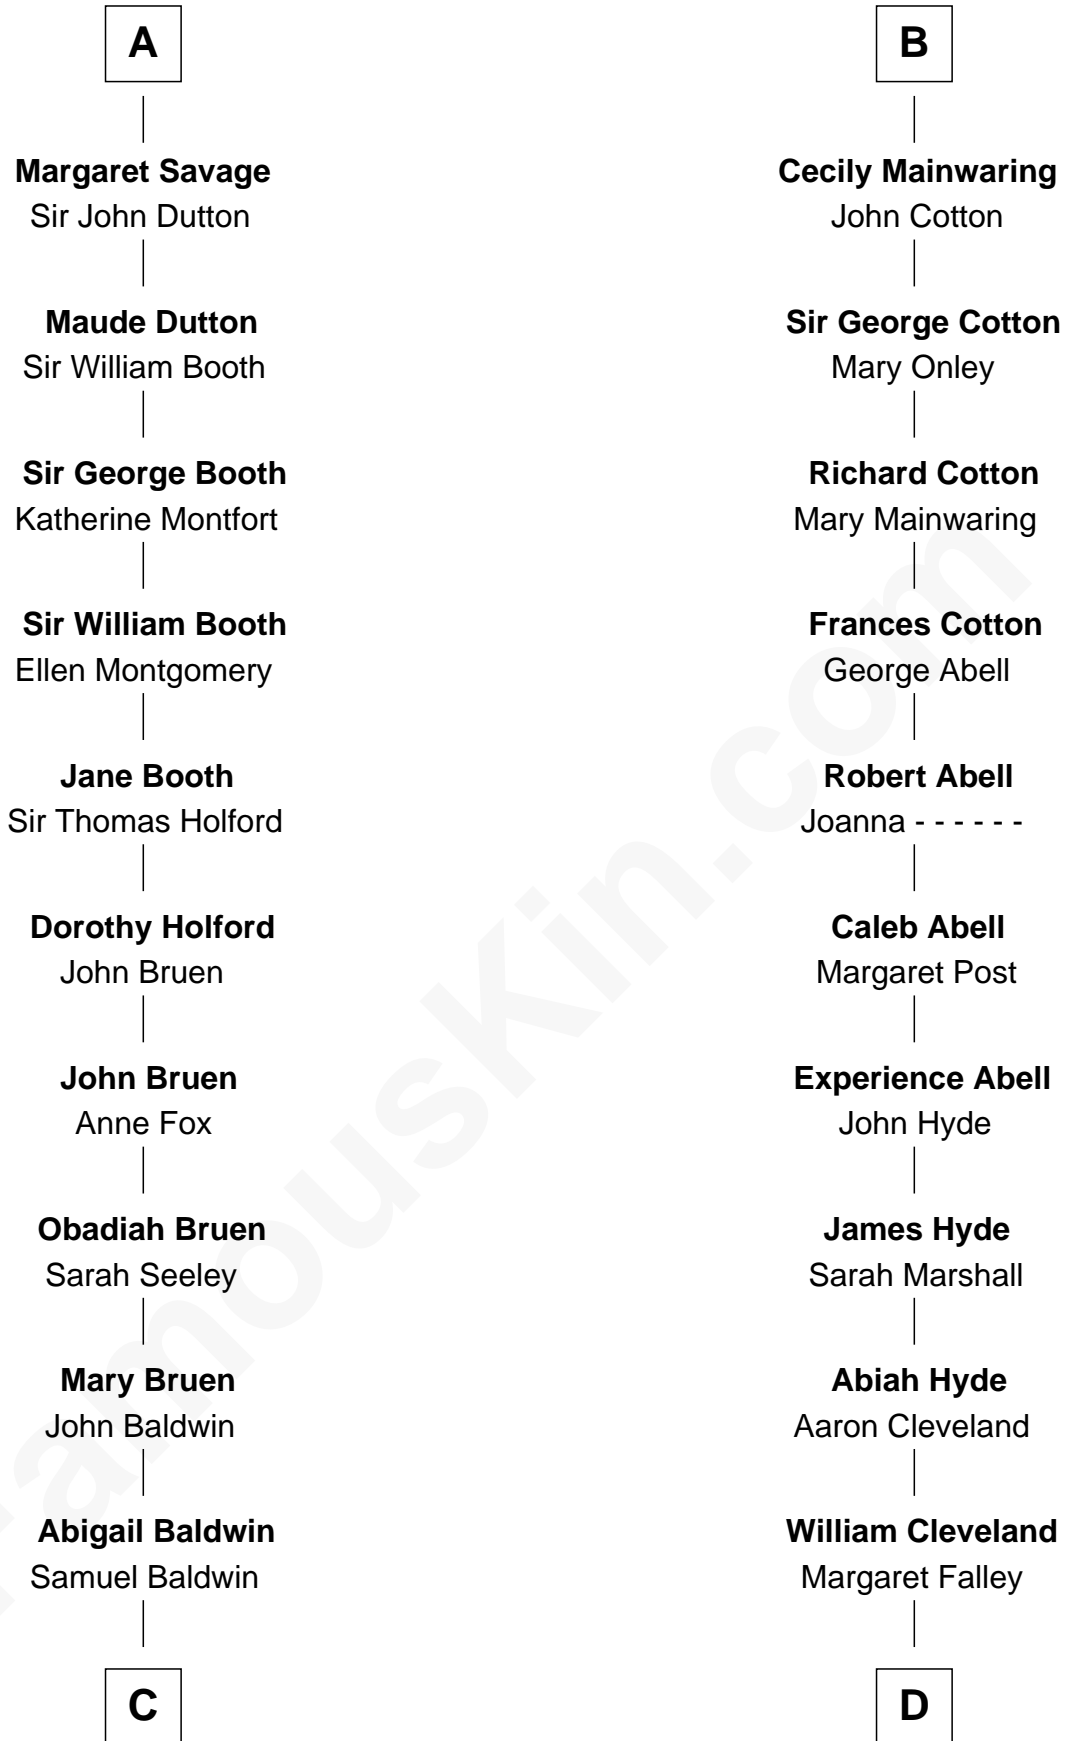

FamousKin.com Relationship Chart of

Abraham Baldwin

Signer of the U.S. Constitution

18th cousin 1 time removed of

Grover Cleveland

22nd and 24th U.S. President

Sir Roger de Quincy

Helen of Galloway

C

Timothy Baldwin
Bathsheba Stone

Michael Baldwin
Lucy Dudley

Abraham Baldwin
Signer of the U.S. Constitution

D

Rev. Richard Falley Cleveland
Ann Neal

Grover Cleveland
22nd and 24th U.S. President

FamousKin.com