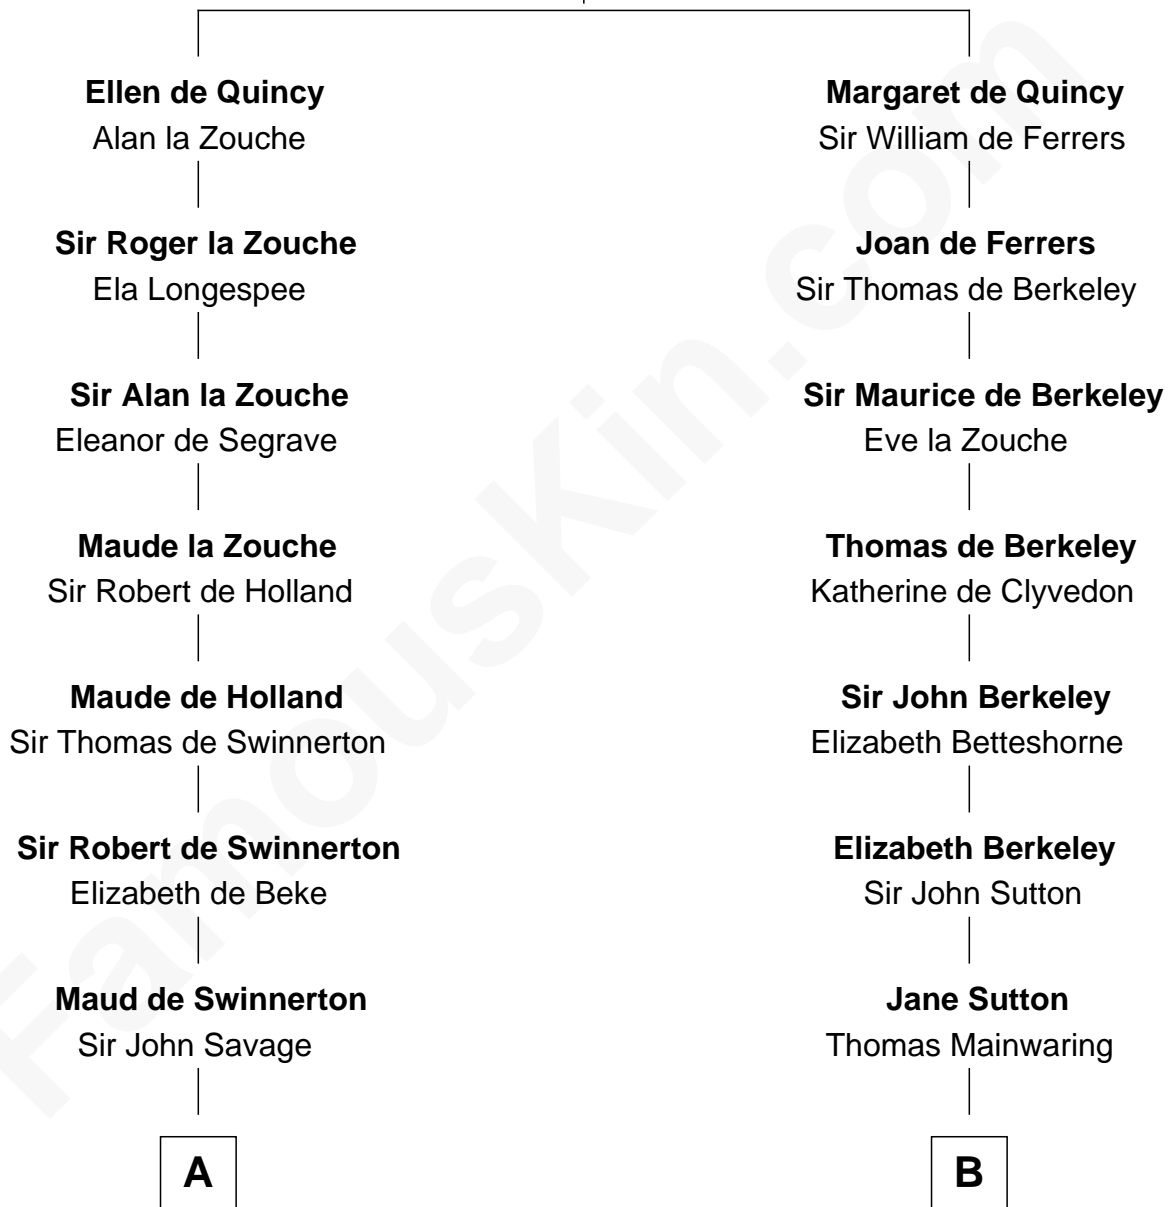

FamousKin.com Relationship Chart of

Abraham Baldwin

Signer of the U.S. Constitution

18th cousin 1 time removed of

Grover Cleveland

22nd and 24th U.S. President

Sir Roger de Quincy

Helen of Galloway

C

Timothy Baldwin
Bathsheba Stone

Michael Baldwin
Lucy Dudley

Abraham Baldwin
Signer of the U.S. Constitution

D

Rev. Richard Falley Cleveland
Ann Neal

Grover Cleveland
22nd and 24th U.S. President

FamousKin.com