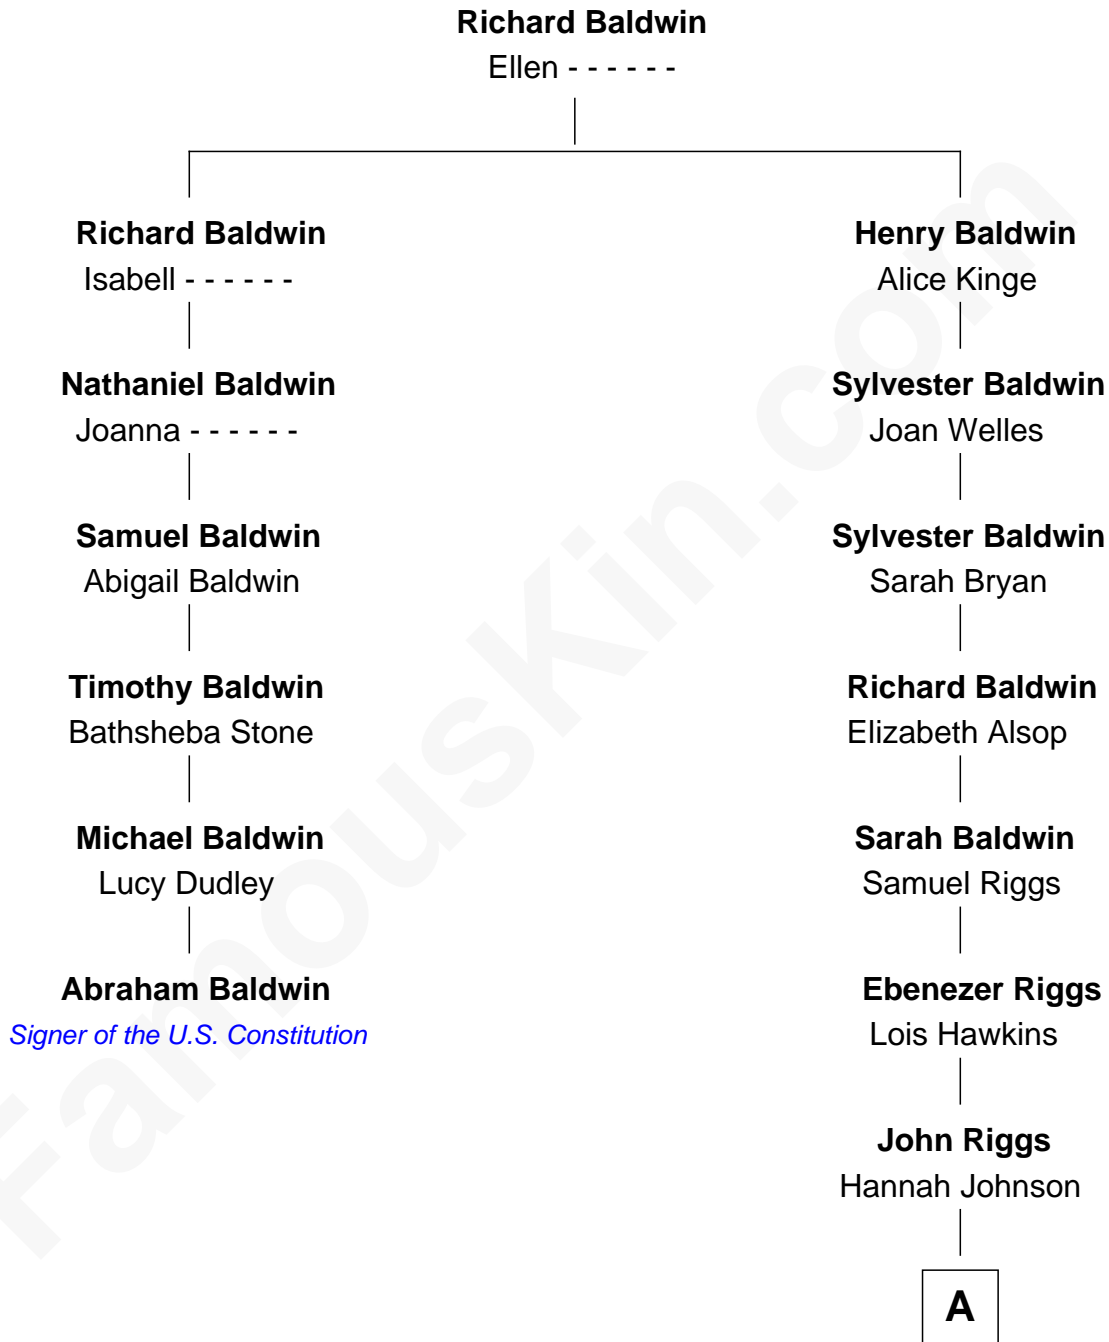

FamousKin.com

Relationship Chart of

Abraham Baldwin

Signer of the U.S. Constitution

5th cousin 8 times removed of

Mamie (Doud) Eisenhower

First Lady of President Dwight Eisenhower

A

Royal Houghton Doud

Mary Cornelia Sheldon

John Sheldon Doud

Elivera Mathilda Carlson

Mamie (Doud) Eisenhower

First Lady of Dwight Eisenhower