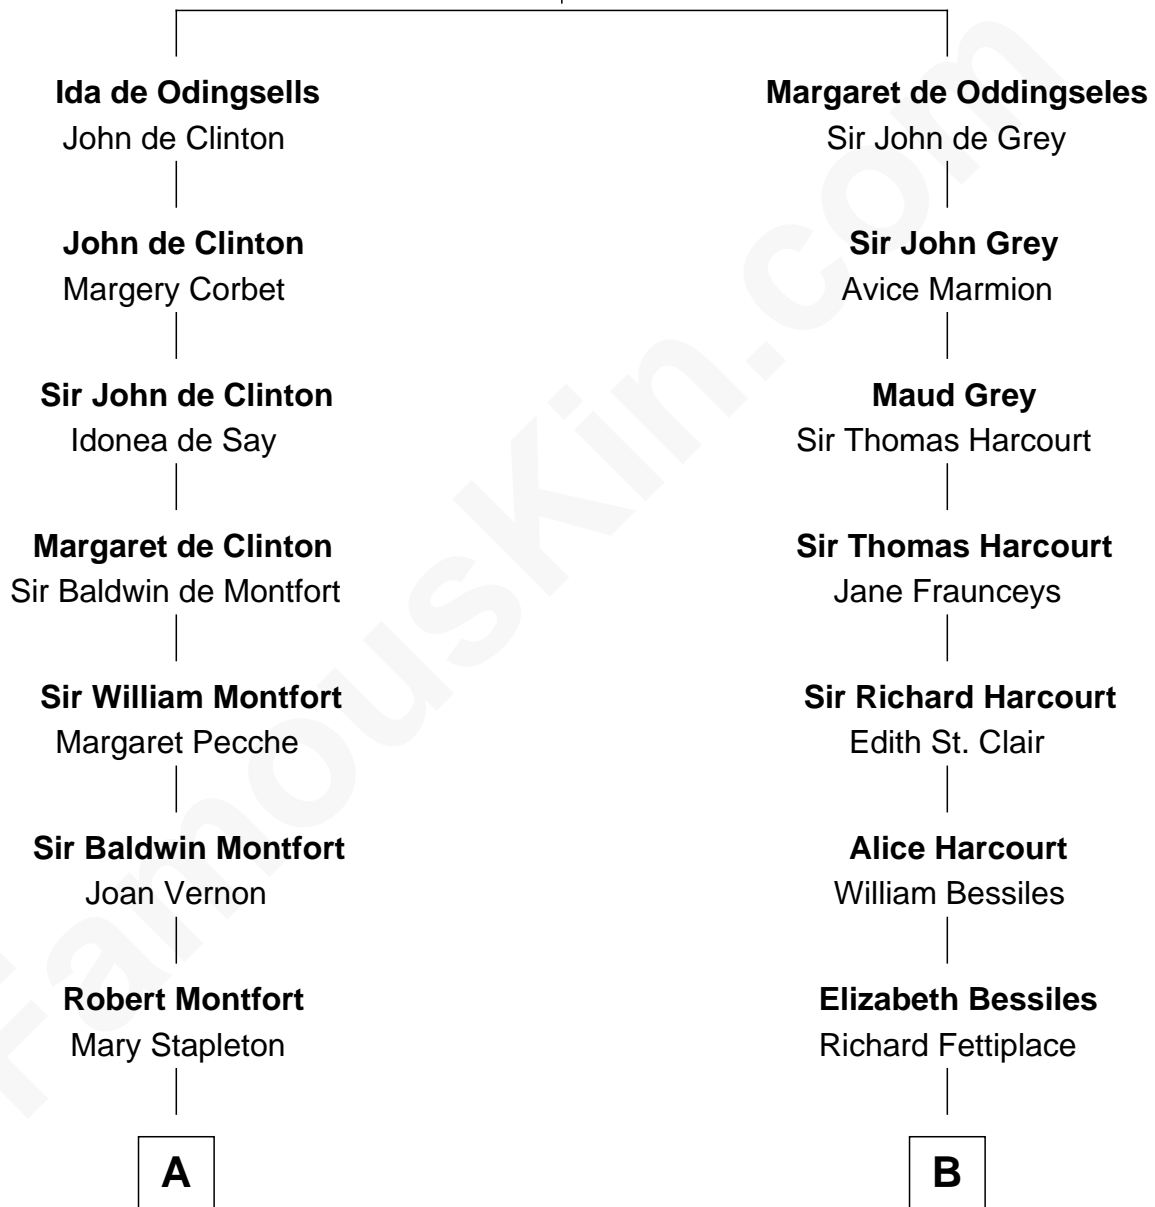

FamousKin.com Relationship Chart of

Abraham Baldwin

Signer of the U.S. Constitution

17th cousin 4 times removed of

Herbert Hoover

31st U.S. President

William de Odingsells

Ela FitzWalter

C

Endymia Winn

Thomas Sherwood

Lucinda Sherwood

John Minthorn

Theodore Minthorn

Mary Wasley

Hulda Randall Minthorn

Jessie Clark Hoover

Herbert Hoover

31st U.S. President

FamousKin.com