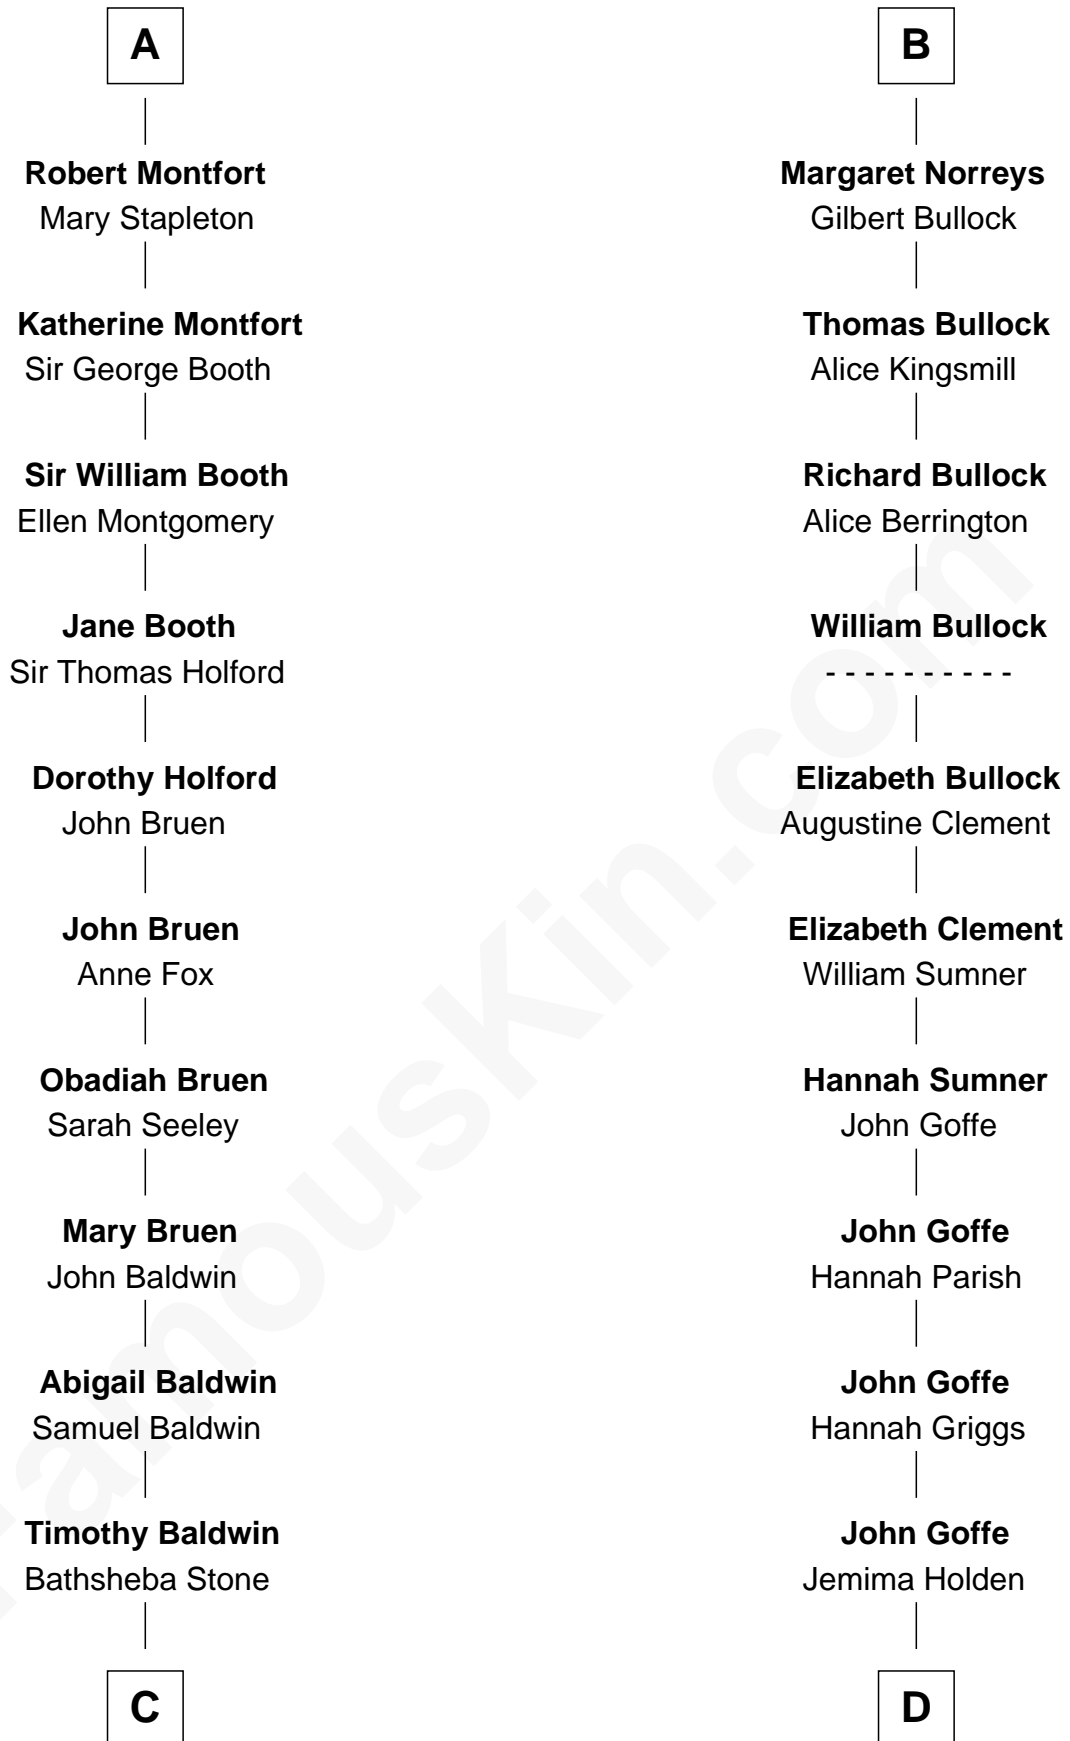

FamousKin.com

Relationship Chart of

Abraham Baldwin

Signer of the U.S. Constitution

18th cousin 3 times removed of

Lou (Henry) Hoover

First Lady of President Herbert Hoover

Sir Walter FitzRobert

Ida Longespee

C

Michael Baldwin

Lucy Dudley

Abraham Baldwin

Signer of the U.S. Constitution

D

Polly Goffe

Josiah Wallace

Nancy M. Wallace

John Scobey

Philomelia Sophia Scobey

Phineas Weed

Florence Ida Weed

Charles Delano Henry

Lou (Henry) Hoover

First Lady of Herbert Hoover