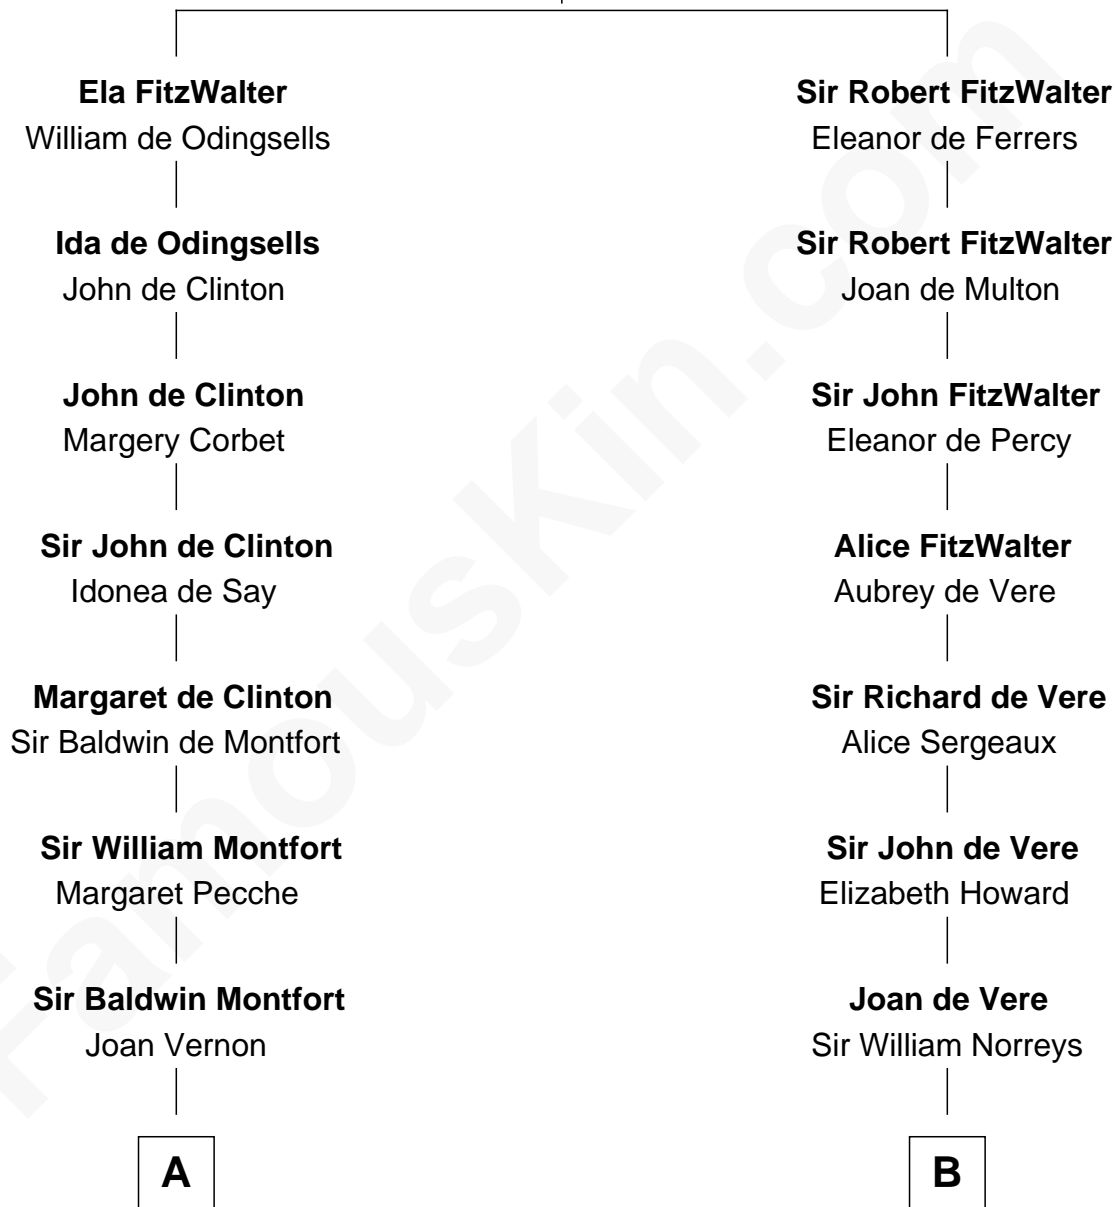

FamousKin.com

Relationship Chart of

Abraham Baldwin

Signer of the U.S. Constitution

18th cousin 3 times removed of

Lou (Henry) Hoover

First Lady of President Herbert Hoover

Sir Walter FitzRobert

Ida Longespee

C

Michael Baldwin

Lucy Dudley

Abraham Baldwin

Signer of the U.S. Constitution

D

Polly Goffe

Josiah Wallace

Nancy M. Wallace

John Scobey

Philomelia Sophia Scobey

Phineas Weed

Florence Ida Weed

Charles Delano Henry

Lou (Henry) Hoover