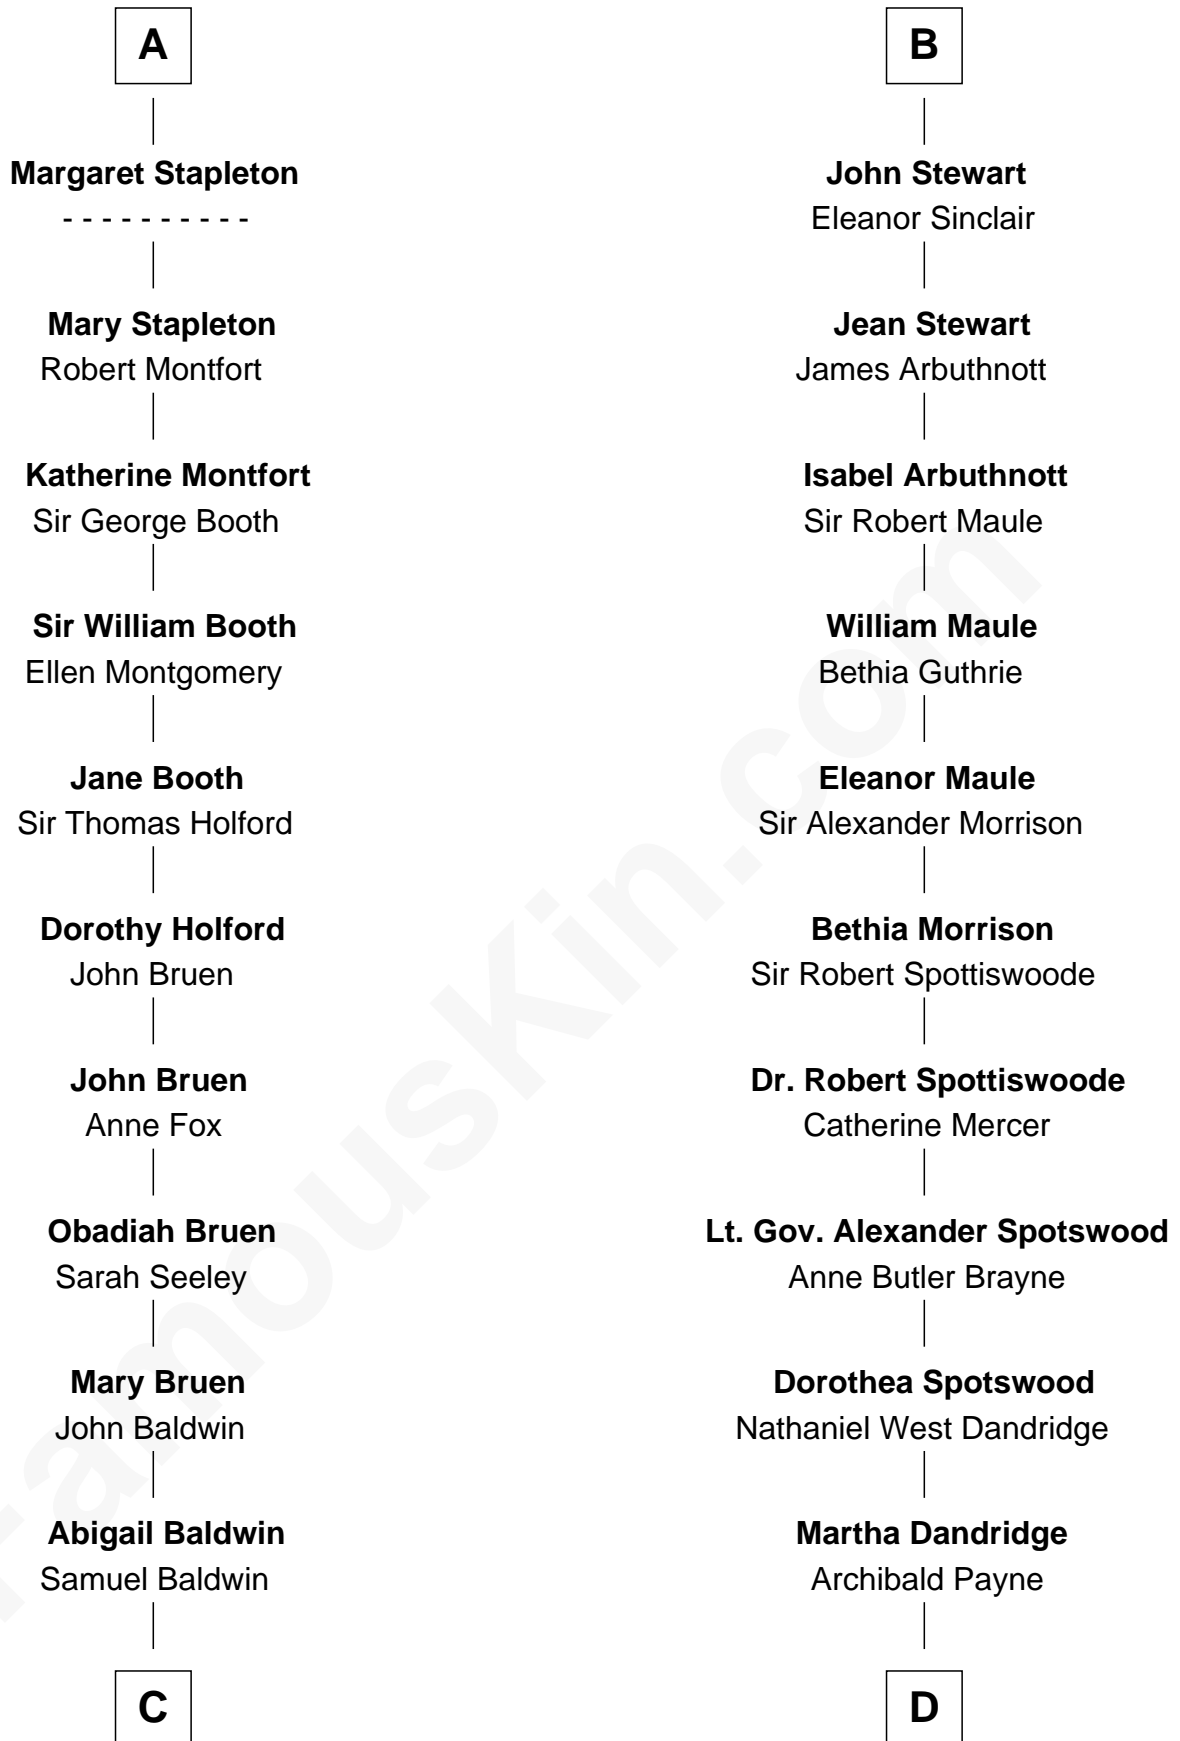

# FamousKin.com Relationship Chart of

**Abraham Baldwin**

*Signer of the U.S. Constitution*

19th cousin 1 time removed of

**Edith (Bolling) Wilson**

*First Lady of President Woodrow Wilson*

**C**

**Timothy Baldwin**  
Bathsheba Stone

**Michael Baldwin**  
Lucy Dudley

**Abraham Baldwin**  
*Signer of the U.S. Constitution*

**D**

**Catherine Payne**  
Archibald Bolling

**Archibald Bolling**  
Anne E. Wigginton

**William Holcombe Bolling**  
Sarah Spiers White

**Edith (Bolling) Wilson**  
*First Lady of Woodrow Wilson*

FamousKin.com