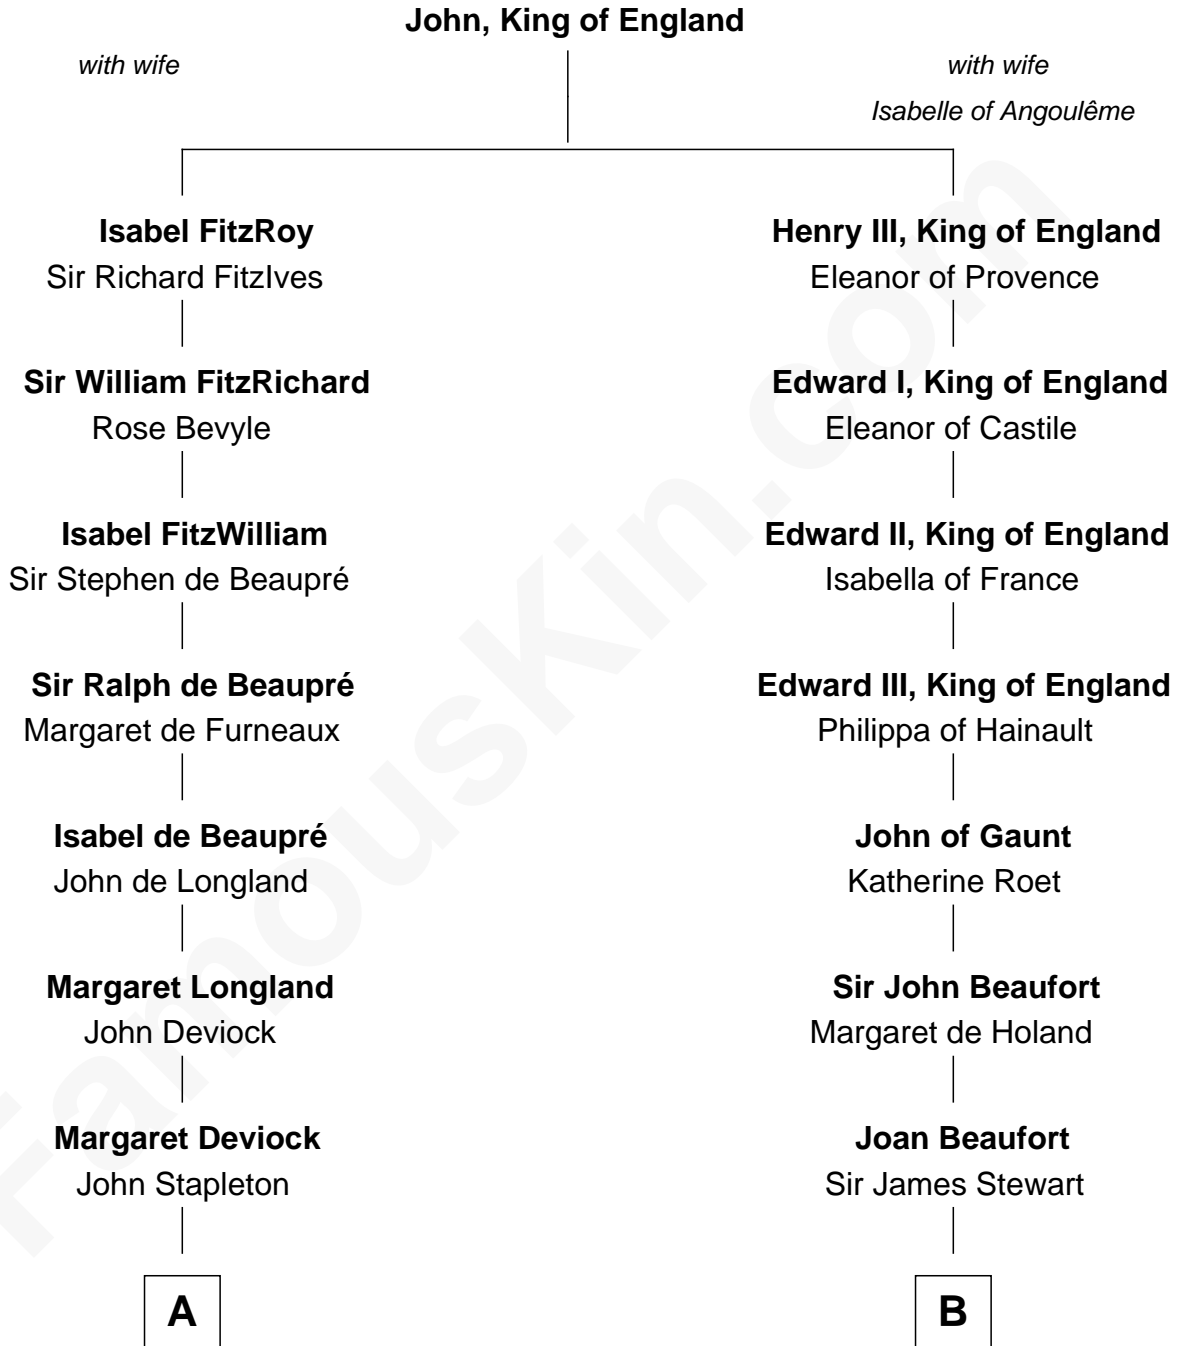

# FamousKin.com Relationship Chart of

**Abraham Baldwin**

*Signer of the U.S. Constitution*

19th cousin 1 time removed of

**Edith (Bolling) Wilson**

*First Lady of President Woodrow Wilson*

**C**

**Timothy Baldwin**  
Bathsheba Stone

**Michael Baldwin**  
Lucy Dudley

**Abraham Baldwin**  
*Signer of the U.S. Constitution*

**D**

**Catherine Payne**  
Archibald Bolling

**Archibald Bolling**  
Anne E. Wigginton

**William Holcombe Bolling**  
Sarah Spiers White

**Edith (Bolling) Wilson**  
*First Lady of Woodrow Wilson*

FamousKin.com