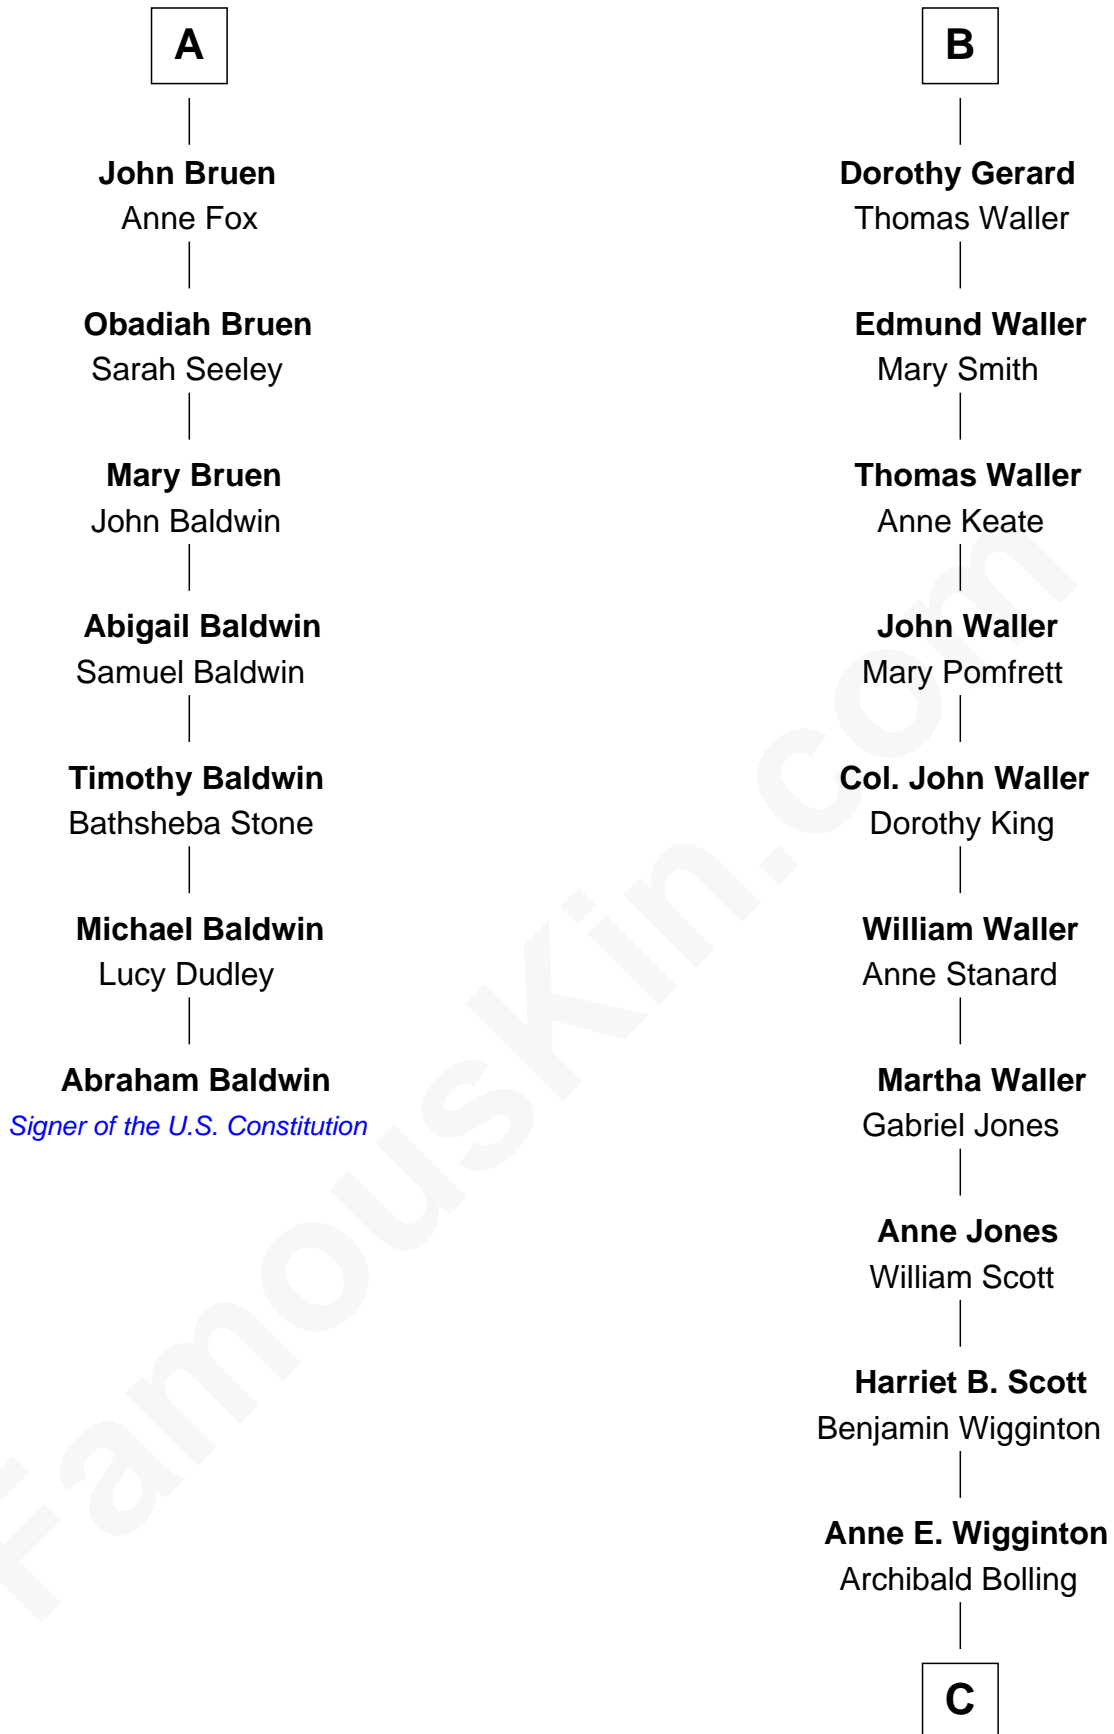

# FamousKin.com Relationship Chart of

**Abraham Baldwin**

*Signer of the U.S. Constitution*

13th cousin 5 times removed of

**Edith (Bolling) Wilson**

*First Lady of President Woodrow Wilson*

**William le Boteler**  
Elizabeth de Havering

**C**

**William Holcombe Bolling**

Sarah Spiers White

**Edith (Bolling) Wilson**

*First Lady of Woodrow Wilson*

FamousKin.com