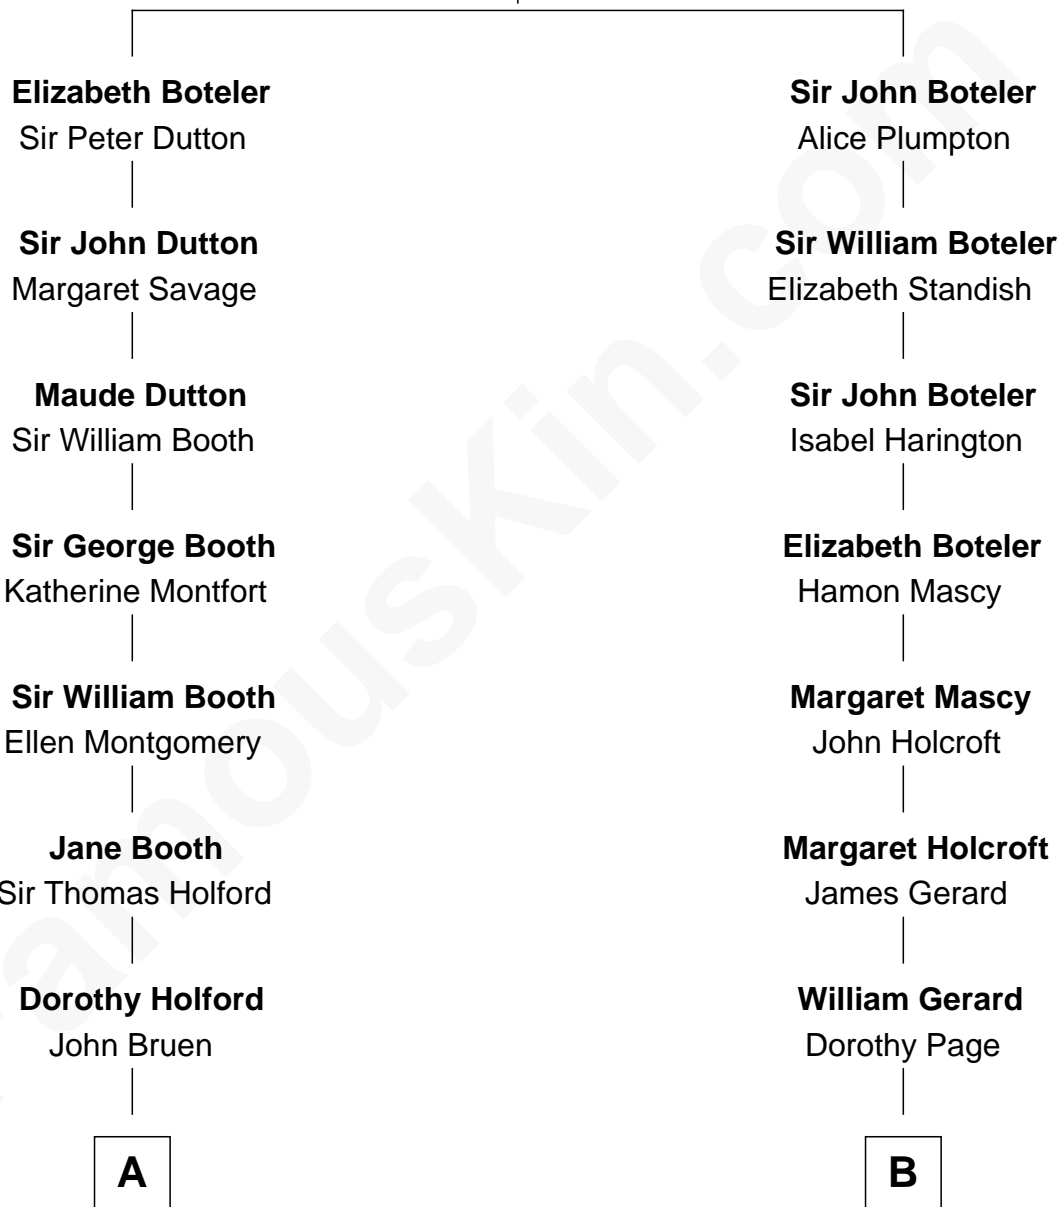

# FamousKin.com Relationship Chart of

**Abraham Baldwin**

*Signer of the U.S. Constitution*

13th cousin 5 times removed of

**Edith (Bolling) Wilson**

*First Lady of President Woodrow Wilson*

**William le Boteler**  
Elizabeth de Havering

**C**

**William Holcombe Bolling**

Sarah Spiers White

**Edith (Bolling) Wilson**

*First Lady of Woodrow Wilson*

FamousKin.com