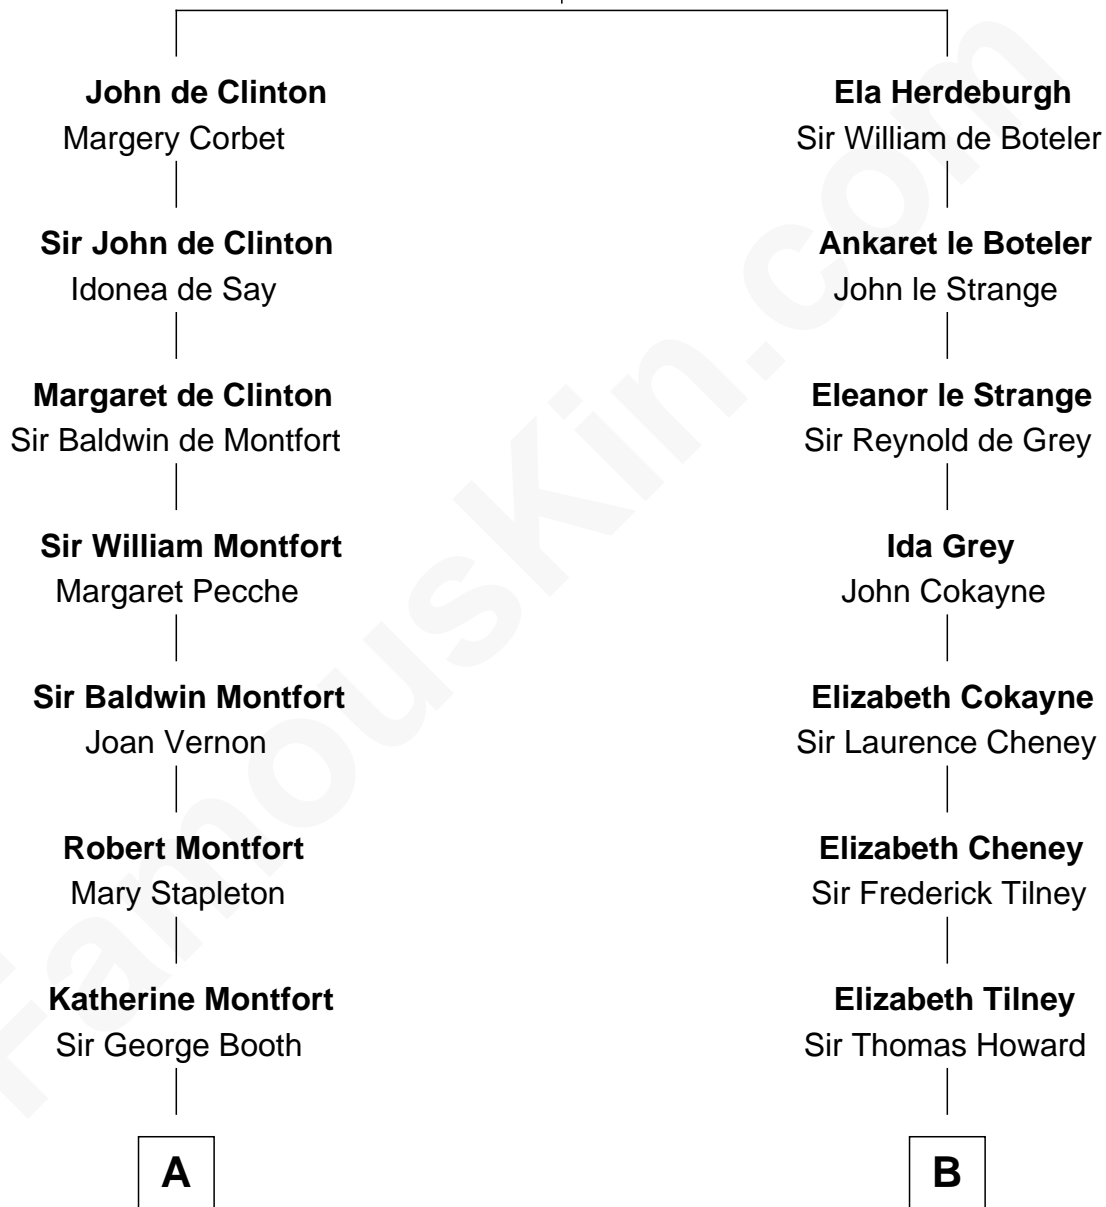

FamousKin.com Relationship Chart of

Abraham Baldwin

Signer of the U.S. Constitution

16th cousin 4 times removed of

Edith (Bolling) Wilson

First Lady of President Woodrow Wilson

Ida de Odingsells

with husband

John de Clinton

with husband

Sir Roger de Herdeburgh

C

Catherine Payne

Archibald Bolling

Archibald Bolling

Anne E. Wigginton

William Holcombe Bolling

Sarah Spiers White

Edith (Bolling) Wilson

First Lady of Woodrow Wilson